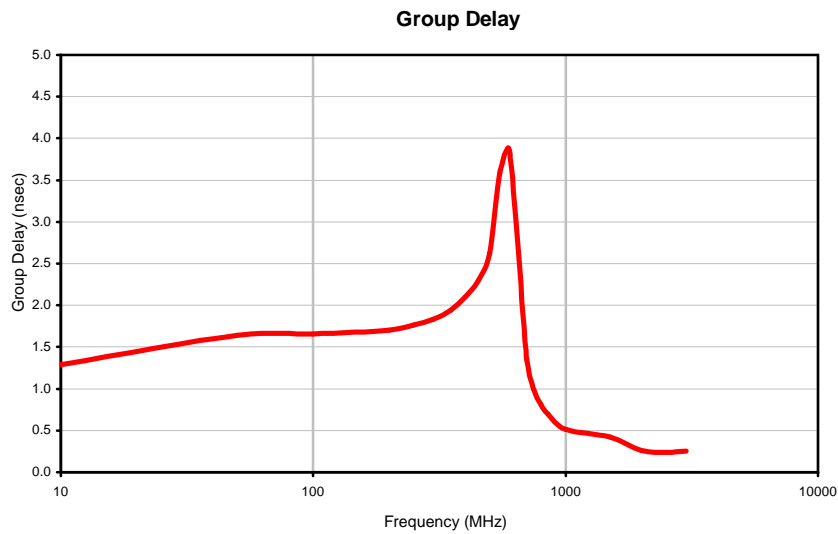

Coaxial Low Pass Filter

NLP-550+

Typical Performance Curves

IF/RF MICROWAVE COMPONENTS • ISO 9001 ISO 14001 AS 9100 CERTIFIED RoHS compliant
P.O. Box 350166, Brooklyn, New York 11235-0003 (718) 934-4500 Fax (718) 332-4661

The Design Engineers Search Engine finds the model you need, Instantly • For detailed performance specs & shopping online see

REV. X1
NLP-550+
070603
Page 1 of 1