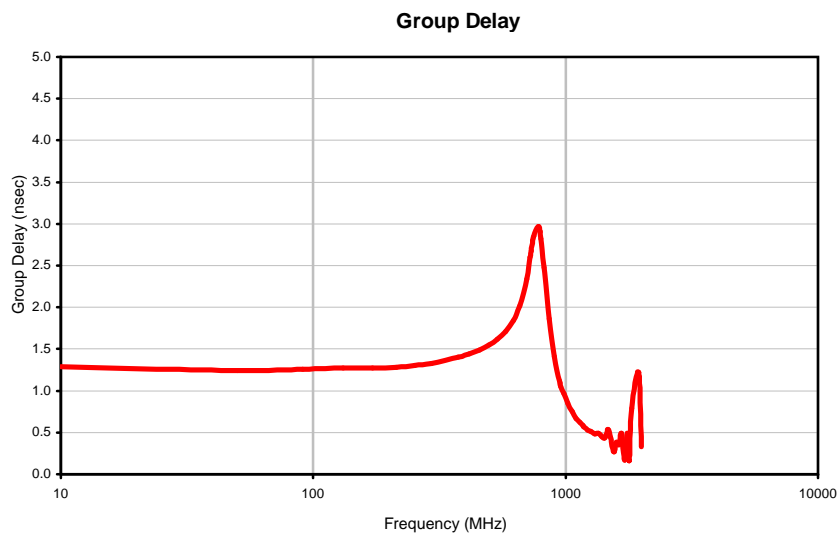

## Typical Performance Curves

IF/RF MICROWAVE COMPONENTS • ISO 9001 ISO 14001 AS 9100 CERTIFIED RoHS compliant  
P.O. Box 350166, Brooklyn, New York 11235-0003 (718) 934-4500 Fax (718) 332-4661

The Design Engineers Search Engine finds the model you need, Instantly • For detailed performance specs & shopping online see