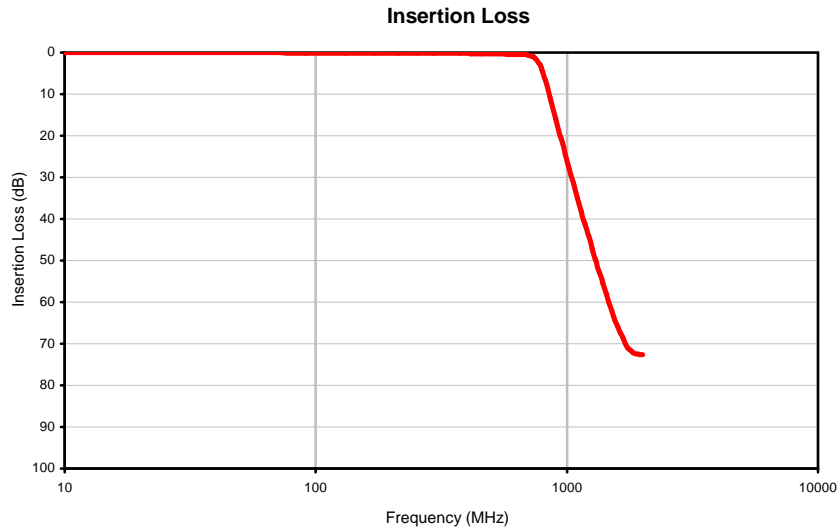

## Typical Performance Curves

IF/RF MICROWAVE COMPONENTS • ISO 9001 ISO 14001 AS 9100 CERTIFIED RoHS compliant  
P.O. Box 350166, Brooklyn, New York 11235-0003 (718) 934-4500 Fax (718) 332-4661

The Design Engineers Search Engine finds the model you need, Instantly • For detailed performance specs & shopping online see