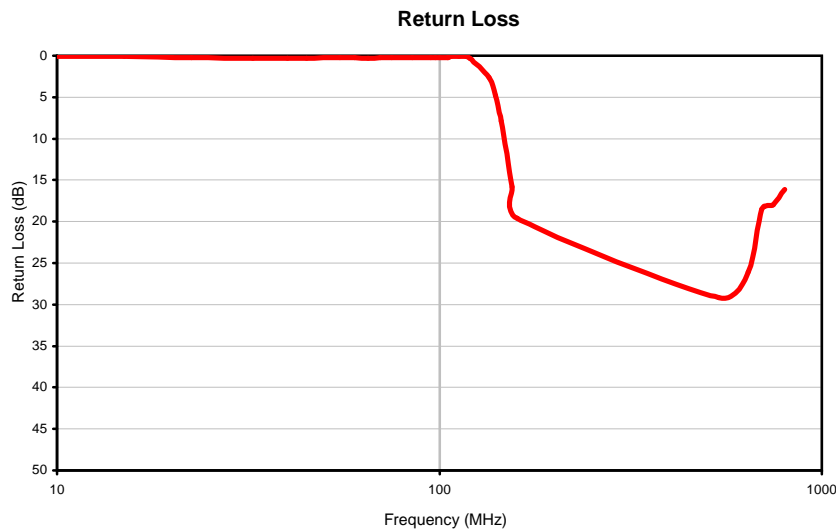

Typical Performance Curves

REV. X1
PHP-175+
060725
Page 1 of 1

IF/RF MICROWAVE COMPONENTS • ISO 9001 ISO 14001 AS 9100 CERTIFIED RoHS compliant
P.O. Box 350166, Brooklyn, New York 11235-0003 (718) 934-4500 Fax (718) 332-4661