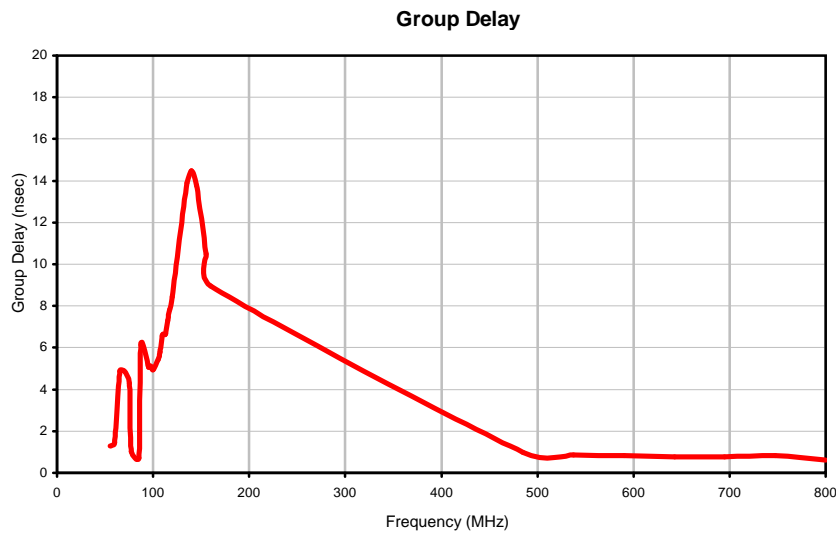

Typical Performance Curves

REV. X1
PHP-175+
060725
Page 1 of 1

IF/RF MICROWAVE COMPONENTS • ISO 9001 ISO 14001 AS 9100 CERTIFIED RoHS compliant
P.O. Box 350166, Brooklyn, New York 11235-0003 (718) 934-4500 Fax (718) 332-4661