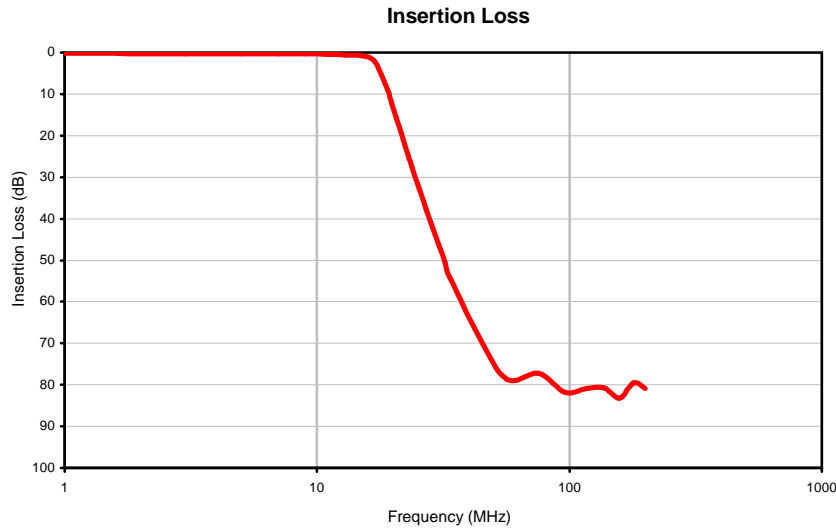

## Typical Performance Curves

REV. X1  
PLP-15+  
060725

Page 1 of 1

IF/RF MICROWAVE COMPONENTS • ISO 9001 ISO 14001 AS 9100 CERTIFIED RoHS compliant  
P.O. Box 350166, Brooklyn, New York 11235-0003 (718) 934-4500 Fax (718) 332-4661