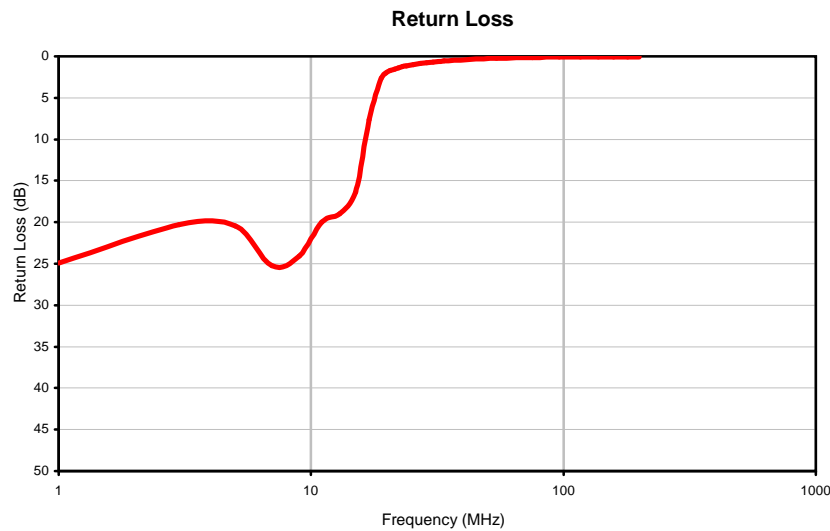

## Typical Performance Curves

REV. X1  
PLP-15+  
060725

Page 1 of 1

IF/RF MICROWAVE COMPONENTS • ISO 9001 ISO 14001 AS 9100 CERTIFIED RoHS compliant  
P.O. Box 350166, Brooklyn, New York 11235-0003 (718) 934-4500 Fax (718) 332-4661