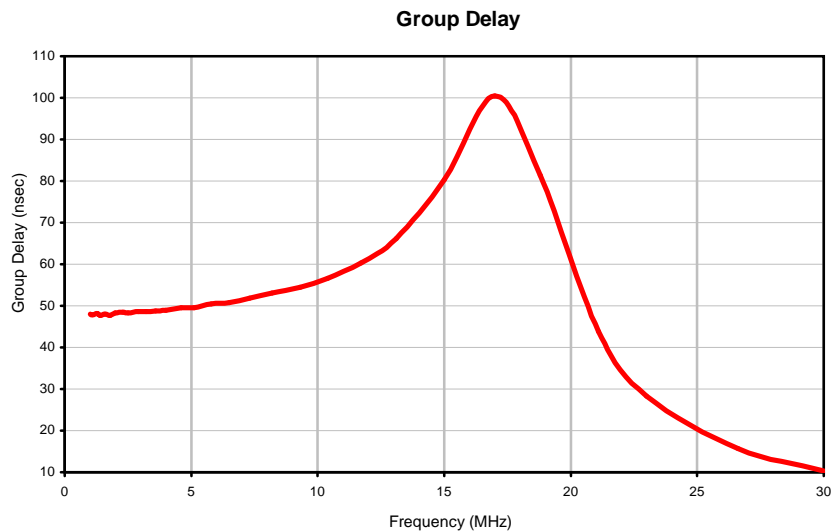

## Typical Performance Curves

REV. X1  
PLP-15+  
060725

Page 1 of 1

IF/RF MICROWAVE COMPONENTS • ISO 9001 ISO 14001 AS 9100 CERTIFIED RoHS compliant  
P.O. Box 350166, Brooklyn, New York 11235-0003 (718) 934-4500 Fax (718) 332-4661