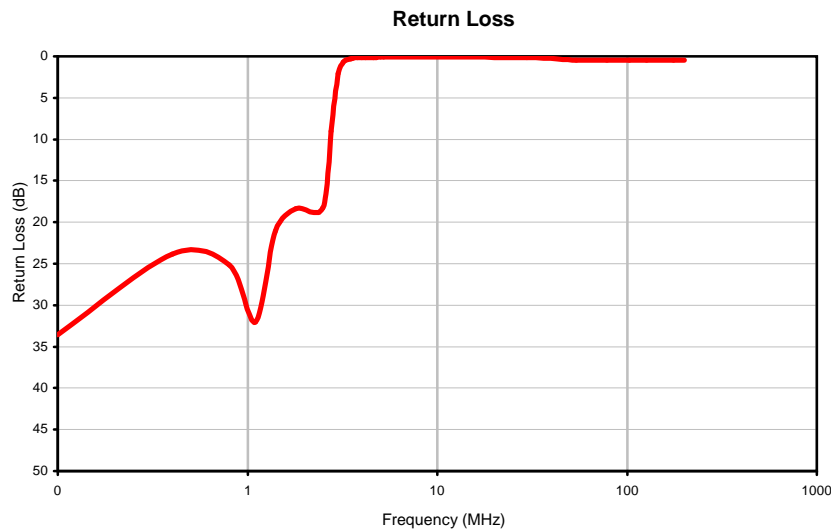

## Typical Performance Curves

REV. X1  
PLP-2.5+  
060725  
Page 1 of 1

IF/RF MICROWAVE COMPONENTS • ISO 9001 ISO 14001 AS 9100 CERTIFIED RoHS compliant  
P.O. Box 350166, Brooklyn, New York 11235-0003 (718) 934-4500 Fax (718) 332-4661