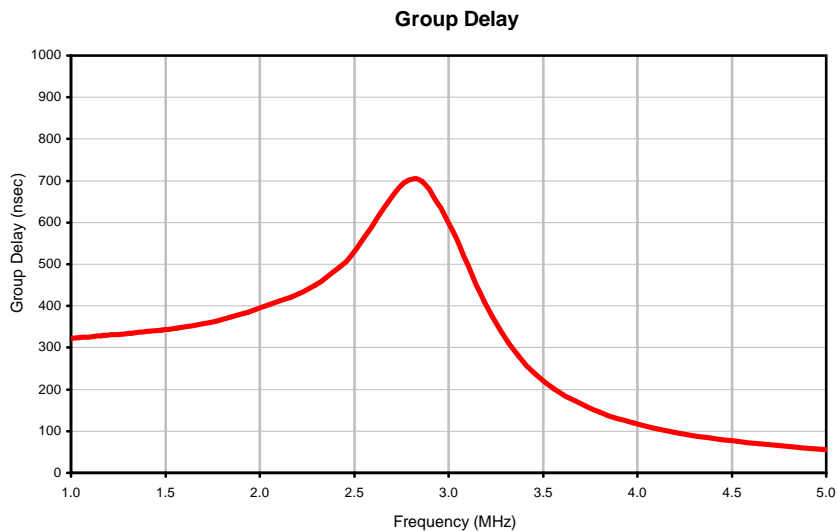

## Typical Performance Curves

REV. X1  
PLP-2.5+  
060725  
Page 1 of 1

IF/RF MICROWAVE COMPONENTS • ISO 9001 ISO 14001 AS 9100 CERTIFIED RoHS compliant  
P.O. Box 350166, Brooklyn, New York 11235-0003 (718) 934-4500 Fax (718) 332-4661