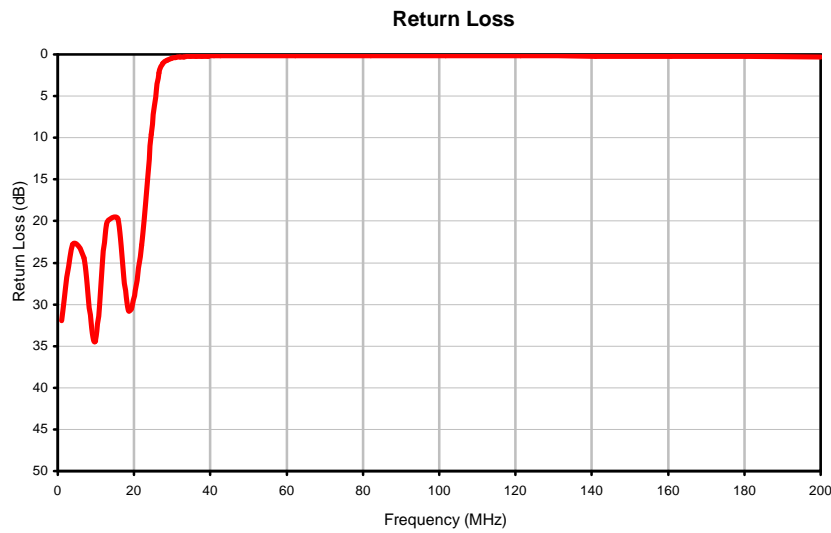

## Typical Performance Curves

REV. X1  
PLP-21.4-75+  
060725  
Page 1 of 1

IF/RF MICROWAVE COMPONENTS • ISO 9001 ISO 14001 AS 9100 CERTIFIED RoHS compliant  
P.O. Box 350166, Brooklyn, New York 11235-0003 (718) 934-4500 Fax (718) 332-4661