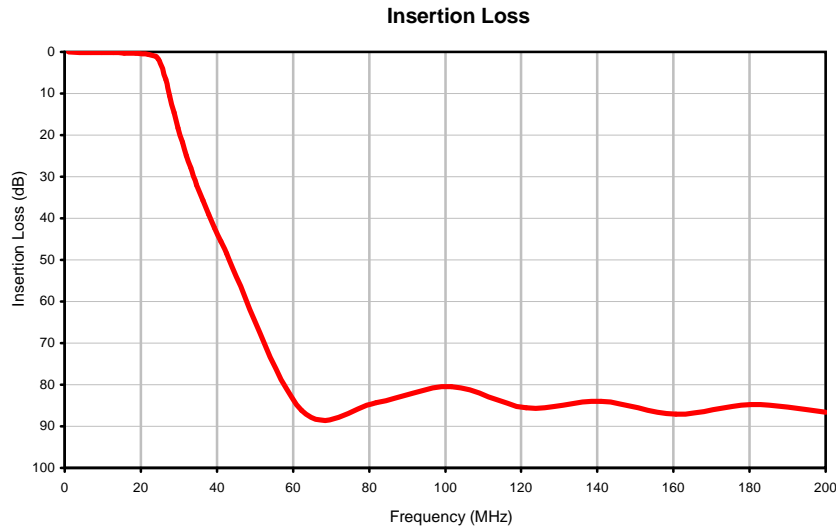

## Typical Performance Curves

REV. X1  
PLP-21.4-75+  
060725  
Page 1 of 1

IF/RF MICROWAVE COMPONENTS • ISO 9001 ISO 14001 AS 9100 CERTIFIED RoHS compliant  
P.O. Box 350166, Brooklyn, New York 11235-0003 (718) 934-4500 Fax (718) 332-4661