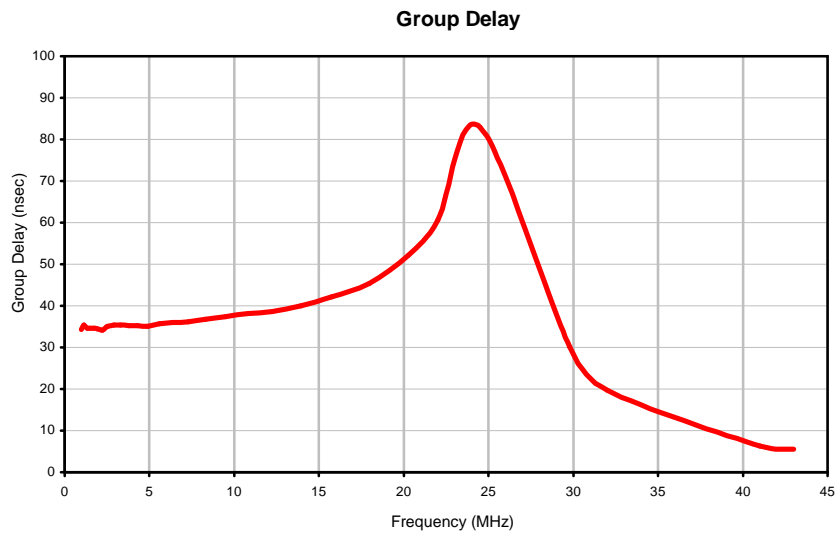

## Typical Performance Curves

REV. X1  
PLP-21.4-75+  
060725  
Page 1 of 1

IF/RF MICROWAVE COMPONENTS • ISO 9001 ISO 14001 AS 9100 CERTIFIED RoHS compliant  
P.O. Box 350166, Brooklyn, New York 11235-0003 (718) 934-4500 Fax (718) 332-4661