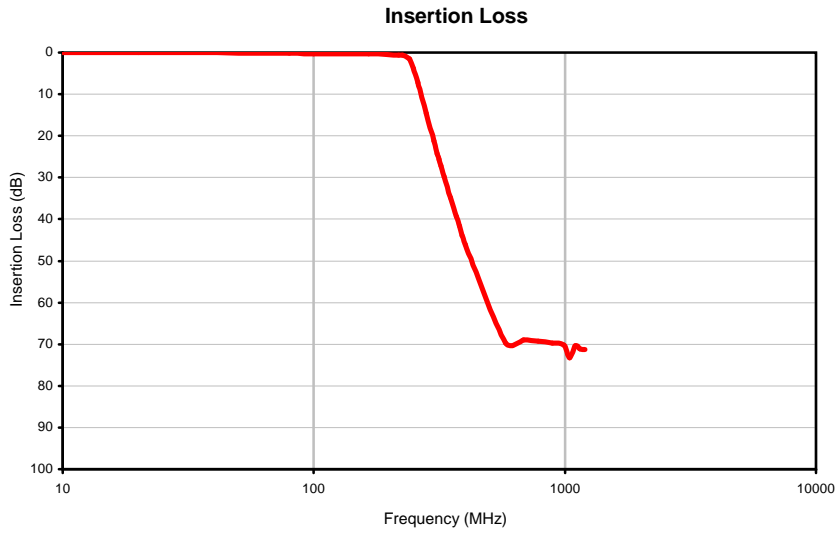

Typical Performance Curves

REV. X1
PLP-250+
060725
Page 1 of 1

IF/RF MICROWAVE COMPONENTS • ISO 9001 ISO 14001 AS 9100 CERTIFIED RoHS compliant
P.O. Box 350166, Brooklyn, New York 11235-0003 (718) 934-4500 Fax (718) 332-4661