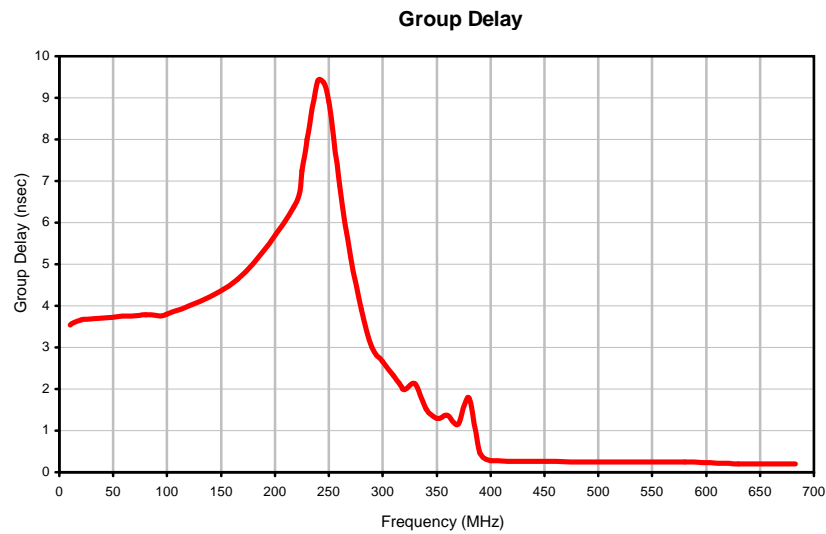

Typical Performance Curves

REV. X1
PLP-250+
060725
Page 1 of 1

IF/RF MICROWAVE COMPONENTS • ISO 9001 ISO 14001 AS 9100 CERTIFIED RoHS compliant
P.O. Box 350166, Brooklyn, New York 11235-0003 (718) 934-4500 Fax (718) 332-4661