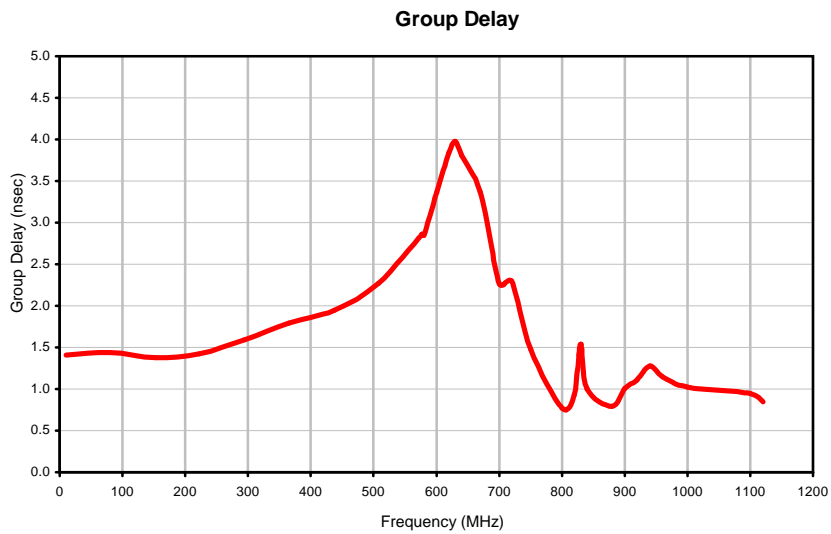

Typical Performance Curves

REV. X1
PLP-600+
060725
Page 1 of 1

IF/RF MICROWAVE COMPONENTS • ISO 9001 ISO 14001 AS 9100 CERTIFIED RoHS compliant
P.O. Box 350166, Brooklyn, New York 11235-0003 (718) 934-4500 Fax (718) 332-4661