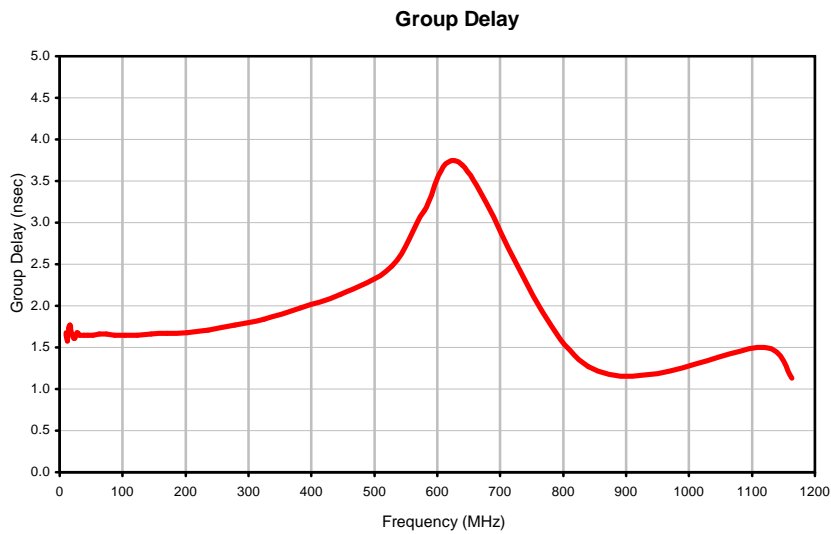

Plug-In Low Pass Filter

PLP-600-75+

Typical Performance Curves

REV. X1
PLP-600-75+
060725
Page 1 of 1

IF/RF MICROWAVE COMPONENTS • ISO 9001 ISO 14001 AS 9100 CERTIFIED RoHS compliant
P.O. Box 350166, Brooklyn, New York 11235-0003 (718) 934-4500 Fax (718) 332-4661