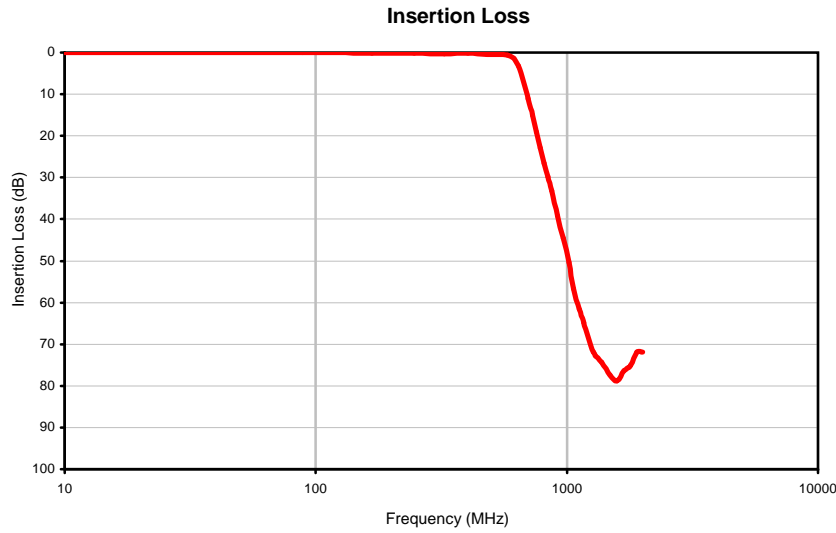

Plug-In Low Pass Filter

PLP-600-75+

Typical Performance Curves

REV. X1
PLP-600-75+
060725
Page 1 of 1

IF/RF MICROWAVE COMPONENTS • ISO 9001 ISO 14001 AS 9100 CERTIFIED RoHS compliant
P.O. Box 350166, Brooklyn, New York 11235-0003 (718) 934-4500 Fax (718) 332-4661