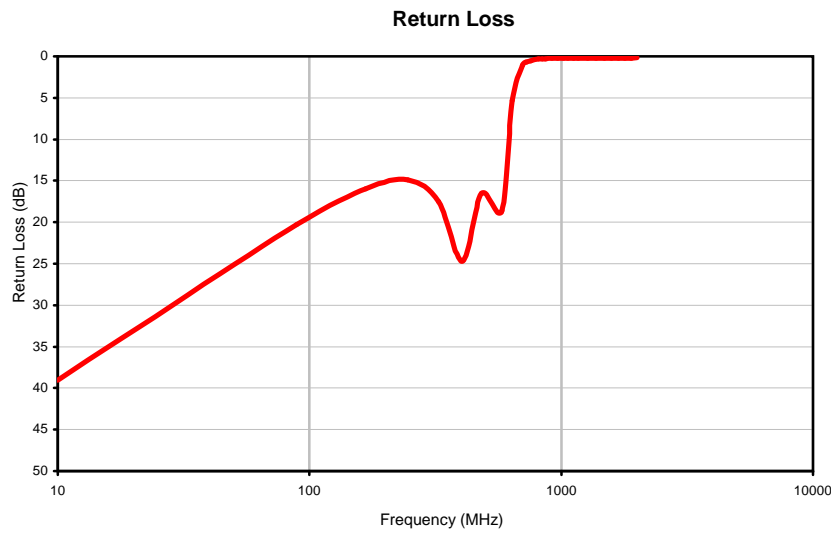

Plug-In Low Pass Filter

PLP-600-75+

Typical Performance Curves

REV. X1
PLP-600-75+
060725
Page 1 of 1

IF/RF MICROWAVE COMPONENTS • ISO 9001 ISO 14001 AS 9100 CERTIFIED RoHS compliant
P.O. Box 350166, Brooklyn, New York 11235-0003 (718) 934-4500 Fax (718) 332-4661