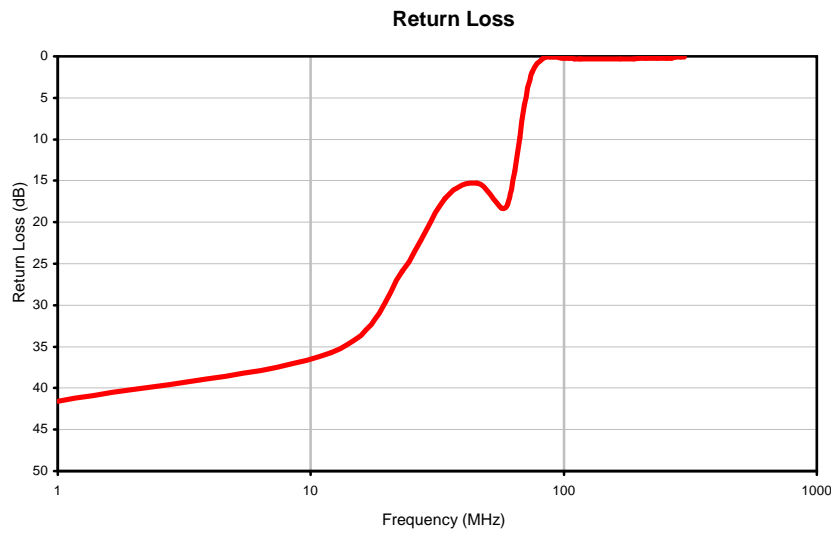

Typical Performance Curves

REV. X1
PLP-70+
060725
Page 1 of 1

IF/RF MICROWAVE COMPONENTS • ISO 9001 ISO 14001 AS 9100 CERTIFIED RoHS compliant
P.O. Box 350166, Brooklyn, New York 11235-0003 (718) 934-4500 Fax (718) 332-4661