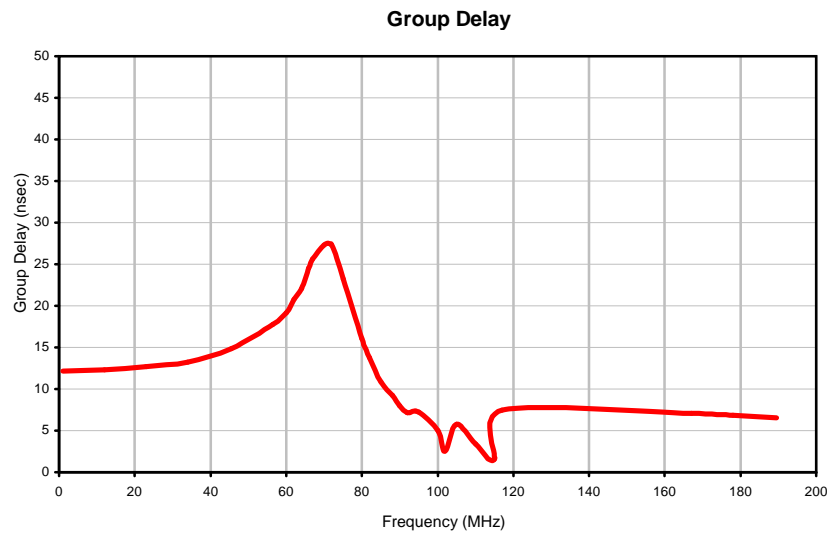

Typical Performance Curves

REV. X1
PLP-70+
060725
Page 1 of 1

IF/RF MICROWAVE COMPONENTS • ISO 9001 ISO 14001 AS 9100 CERTIFIED RoHS compliant
P.O. Box 350166, Brooklyn, New York 11235-0003 (718) 934-4500 Fax (718) 332-4661