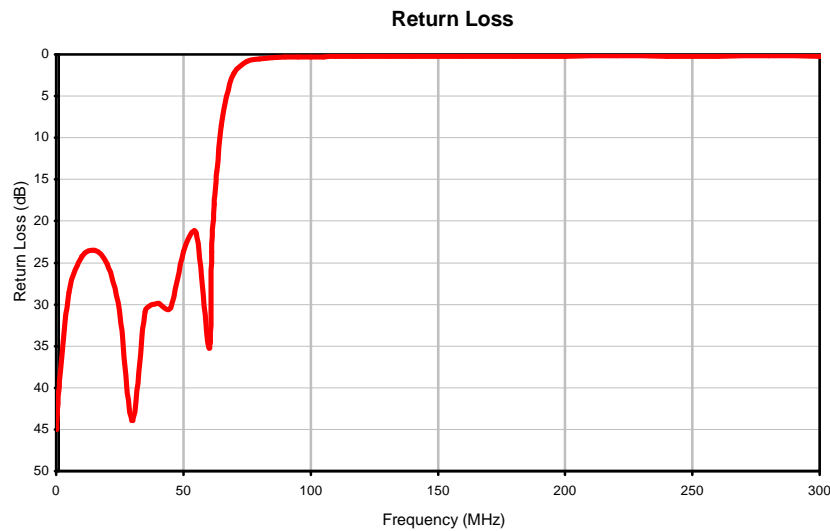

## Typical Performance Curves

REV. X1  
PLP-70-75+  
061224  
Page 1 of 1

IF/RF MICROWAVE COMPONENTS • ISO 9001 ISO 14001 AS 9100 CERTIFIED • RoHS compliant  
P.O. Box 350166, Brooklyn, New York 11235-0003 (718) 934-4500 Fax (718) 332-4661