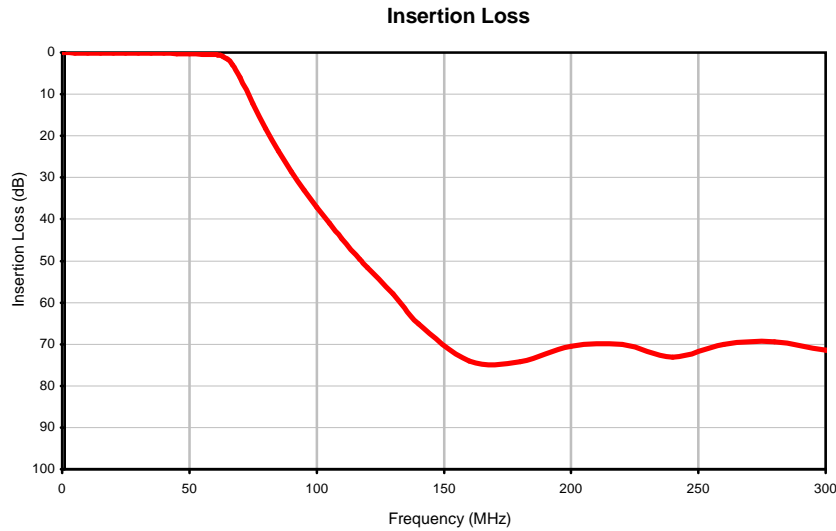

## Typical Performance Curves

REV. X1  
PLP-70-75+  
061224  
Page 1 of 1

IF/RF MICROWAVE COMPONENTS • ISO 9001 ISO 14001 AS 9100 CERTIFIED • RoHS compliant  
P.O. Box 350166, Brooklyn, New York 11235-0003 (718) 934-4500 Fax (718) 332-4661