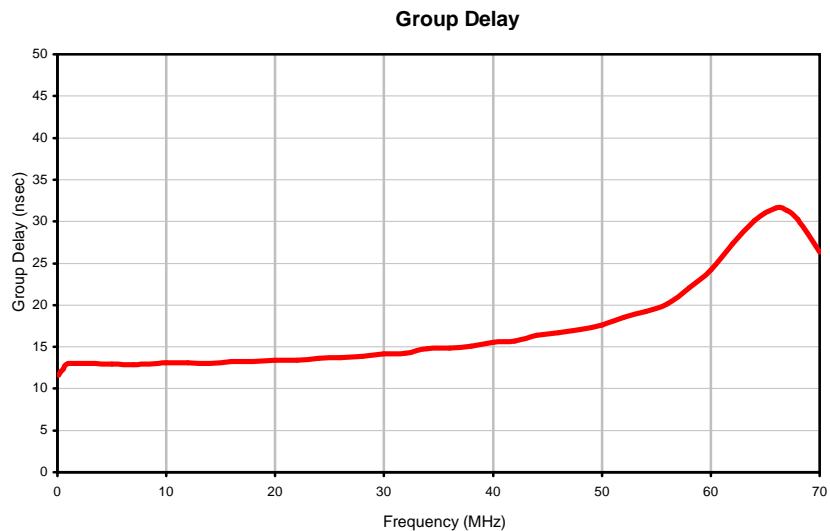

## Typical Performance Curves

REV. X1  
PLP-70-75+  
061224  
Page 1 of 1

IF/RF MICROWAVE COMPONENTS • ISO 9001 ISO 14001 AS 9100 CERTIFIED • RoHS compliant  
P.O. Box 350166, Brooklyn, New York 11235-0003 (718) 934-4500 Fax (718) 332-4661