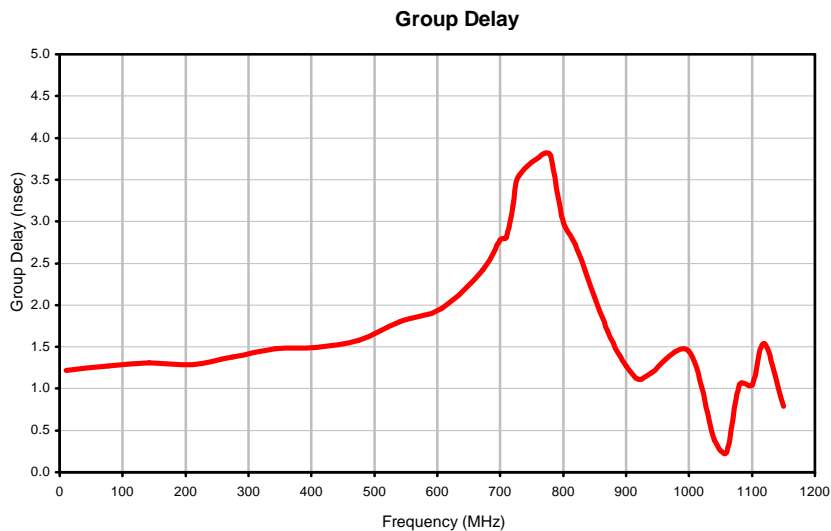

## Typical Performance Curves

REV. X1  
PLP-750+  
060725  
Page 1 of 1

IF/RF MICROWAVE COMPONENTS • ISO 9001 ISO 14001 AS 9100 CERTIFIED RoHS compliant  
P.O. Box 350166, Brooklyn, New York 11235-0003 (718) 934-4500 Fax (718) 332-4661