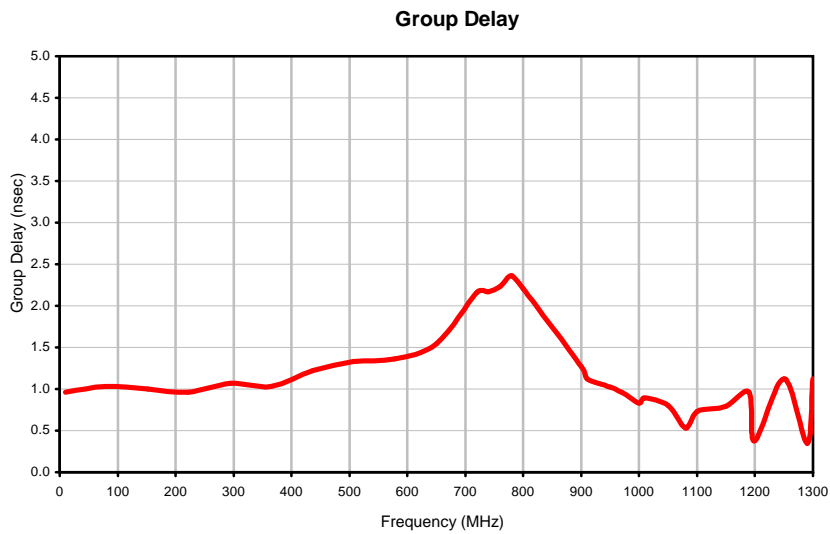

## Typical Performance Curves

REV. X1  
PLP-800+  
060725  
Page 1 of 1

IF/RF MICROWAVE COMPONENTS • ISO 9001 ISO 14001 AS 9100 CERTIFIED RoHS compliant  
P.O. Box 350166, Brooklyn, New York 11235-0003 (718) 934-4500 Fax (718) 332-4661