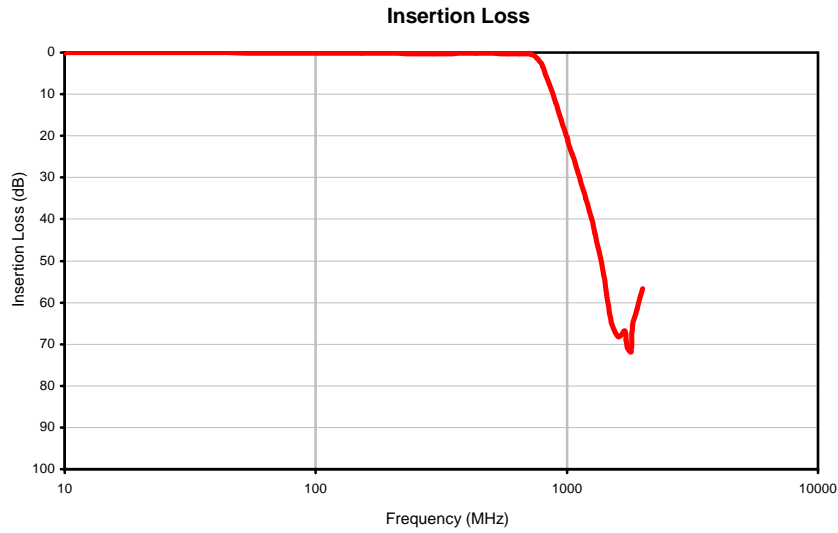

## Typical Performance Curves

REV. X1  
PLP-800+  
060725  
Page 1 of 1

IF/RF MICROWAVE COMPONENTS • ISO 9001 ISO 14001 AS 9100 CERTIFIED RoHS compliant  
P.O. Box 350166, Brooklyn, New York 11235-0003 (718) 934-4500 Fax (718) 332-4661