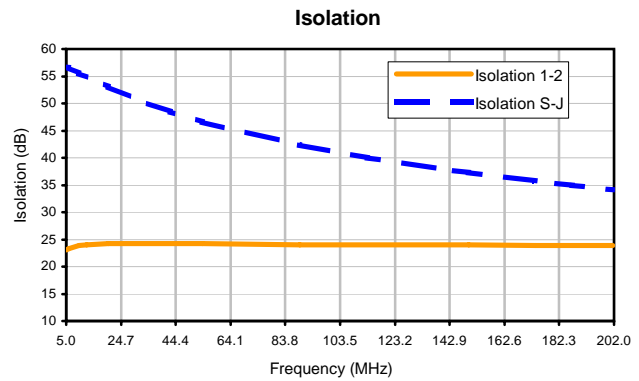

2 Way-0°/180 Power Splitter/Combiner

PMT-1+

Typical Performance Curves

P.O. Box 350166, Brooklyn, New York 11235-0003 (718) 934-4500 • Fax (718) 332-4661 For detailed performance specs & shopping online see Mini-Circuits web site
The Design Engineers Search Engine Provides ACTUAL Data Instantly From MINI-CIRCUITS At: www.minicircuits.com