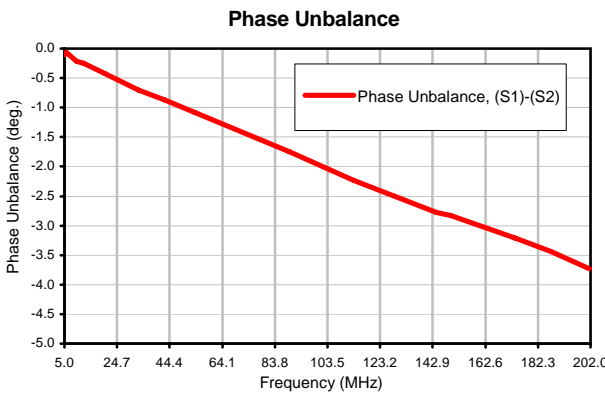

2 Way-0°/180 Power Splitter/Combiner

PMT-1+

Typical Performance Curves

P.O. Box 350166, Brooklyn, New York 11235-0003 (718) 934-4500 • Fax (718) 332-4661 For detailed performance specs & shopping online see Mini-Circuits web site
The Design Engineers Search Engine Provides ACTUAL Data Instantly From MINI-CIRCUITS At: www.minicircuits.com