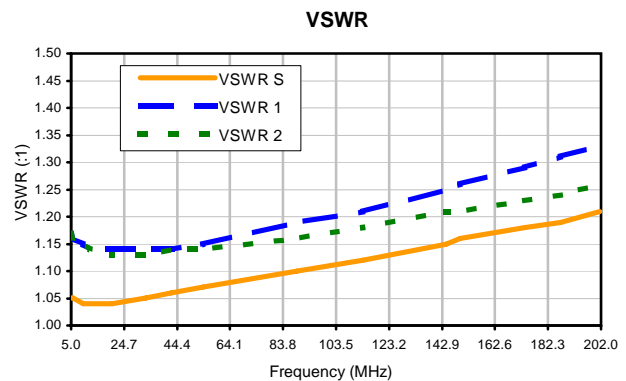

2 Way-0°/180 Power Splitter/Combiner

PMT-1+

Typical Performance Curves

P.O. Box 350166, Brooklyn, New York 11235-0003 (718) 934-4500 • Fax (718) 332-4661 For detailed performance specs & shopping online see Mini-Circuits web site
The Design Engineers Search Engine Provides ACTUAL Data Instantly From MINI-CIRCUITS At: www.minicircuits.com

IF/RF MICROWAVE COMPONENTS

REV. X2
PMT-1+
8/5/2010
Page 1 of 1