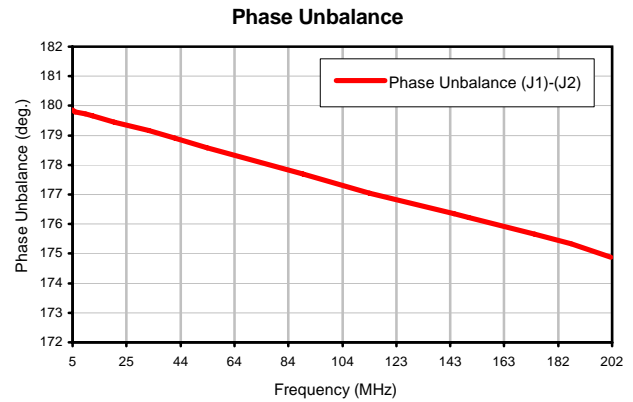

2 Way-0°/180 Power Splitter/Combiner

PMT-1+

Typical Performance Curves

P.O. Box 350166, Brooklyn, New York 11235-0003 (718) 934-4500 • Fax (718) 332-4661 For detailed performance specs & shopping online see Mini-Circuits web site
The Design Engineers Search Engine Provides ACTUAL Data Instantly From MINI-CIRCUITS At: www.minicircuits.com