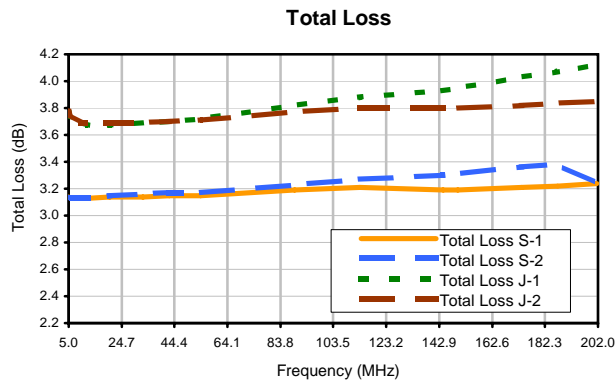

2 Way-0°/180 Power Splitter/Combiner

PMT-1+

Typical Performance Curves

P.O. Box 350166, Brooklyn, New York 11235-0003 (718) 934-4500 • Fax (718) 332-4661 For detailed performance specs & shopping online see Mini-Circuits web site
The Design Engineers Search Engine Provides ACTUAL Data Instantly From MINI-CIRCUITS At: www.minicircuits.com

IF/RF MICROWAVE COMPONENTS

REV. X2
PMT-1+
8/5/2010
Page 1 of 1