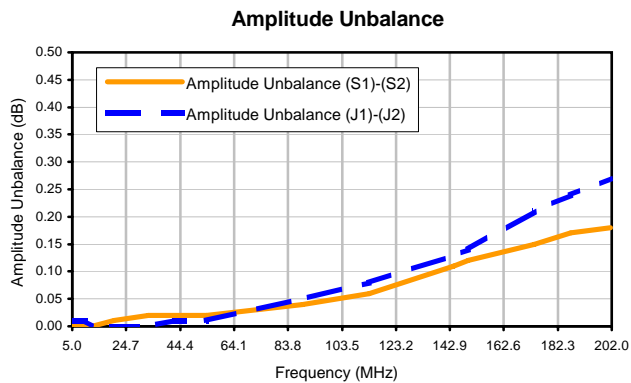

2 Way-0°/180 Power Splitter/Combiner

PMT-1+

Typical Performance Curves

P.O. Box 350166, Brooklyn, New York 11235-0003 (718) 934-4500 • Fax (718) 332-4661 For detailed performance specs & shopping online see Mini-Circuits web site
The Design Engineers Search Engine Provides ACTUAL Data Instantly From MINI-CIRCUITS At: www.minicircuits.com