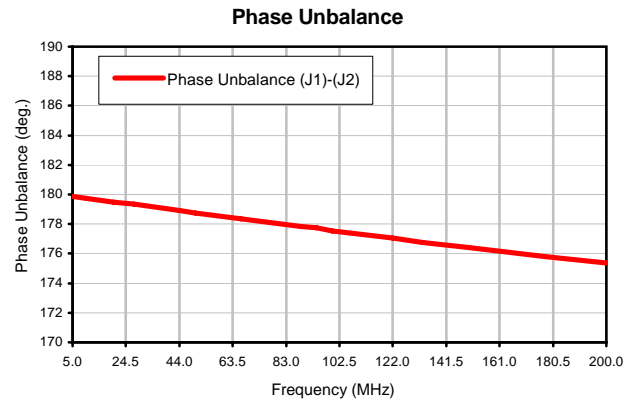

2 Way-0°/180 Power Splitter/Combiner

PMT-1-75

Typical Performance Curves

ISO 9001 ISO 14001 AS 9100 CERTIFIED

P.O. Box 350166, Brooklyn, New York 11235-0003 • Fax (718) 934-4500 • Fax (718) 332-4661 For detailed performance specs & shopping online see Mini-Circuits web site