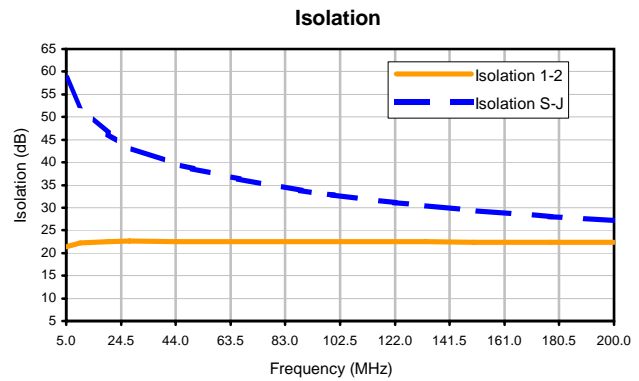

2 Way-0°/180 Power Splitter/Combiner

PMT-1-75

Typical Performance Curves

ISO 9001 ISO 14001 AS 9100 CERTIFIED

P.O. Box 350166, Brooklyn, New York 11235-0003 • Fax (718) 934-4500 • Fax (718) 332-4661 For detailed performance specs & shopping online see Mini-Circuits web site