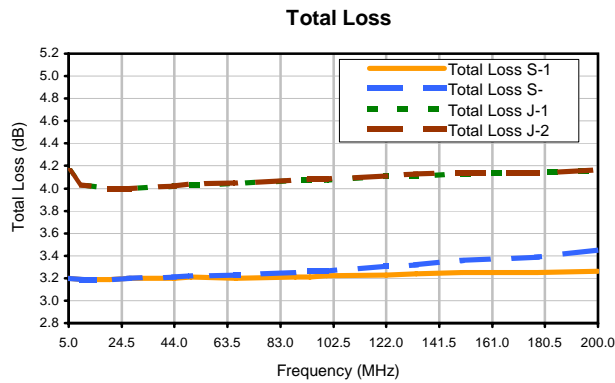

2 Way-0°/180 Power Splitter/Combiner

PMT-1-75

Typical Performance Curves

ISO 9001 ISO 14001 AS 9100 CERTIFIED

P.O. Box 350166, Brooklyn, New York 11235-0003 • Fax (718) 934-4500 • Fax (718) 332-4661 For detailed performance specs & shopping online see Mini-Circuits web site