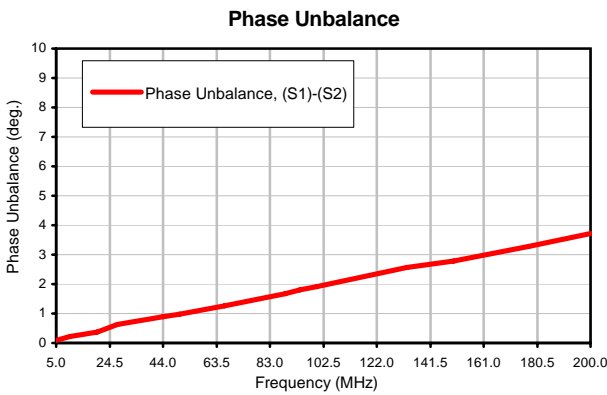

2 Way-0°/180 Power Splitter/Combiner

PMT-1-75

Typical Performance Curves

ISO 9001 ISO 14001 AS 9100 CERTIFIED

P.O. Box 350166, Brooklyn, New York 11235-0003 • Fax (718) 934-4500 • Fax (718) 332-4661 For detailed performance specs & shopping online see Mini-Circuits web site