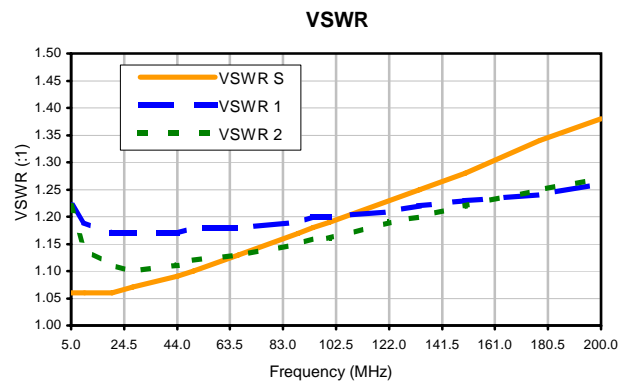

2 Way-0°/180 Power Splitter/Combiner

PMT-1-75

Typical Performance Curves

ISO 9001 ISO 14001 AS 9100 CERTIFIED

P.O. Box 350166, Brooklyn, New York 11235-0003 • Fax (718) 934-4500 • Fax (718) 332-4661 For detailed performance specs & shopping online see Mini-Circuits web site

The Design Engineers Search Engine Provides ACTUAL Data Instantly From MINI-CIRCUITS At: www.minicircuits.com

IF/RF MICROWAVE COMPONENTS

REV. X2
PMT-1-75
6/24/2010
Page 1 of 1