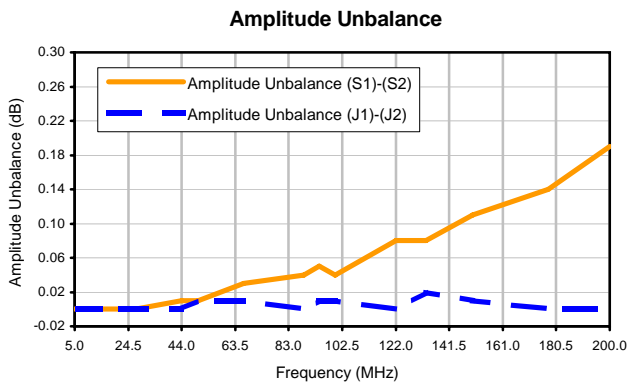

2 Way-0°/180 Power Splitter/Combiner

PMT-1-75

Typical Performance Curves

ISO 9001 ISO 14001 AS 9100 CERTIFIED

P.O. Box 350166, Brooklyn, New York 11235-0003 • Fax (718) 934-4500 • Fax (718) 332-4661 For detailed performance specs & shopping online see Mini-Circuits web site