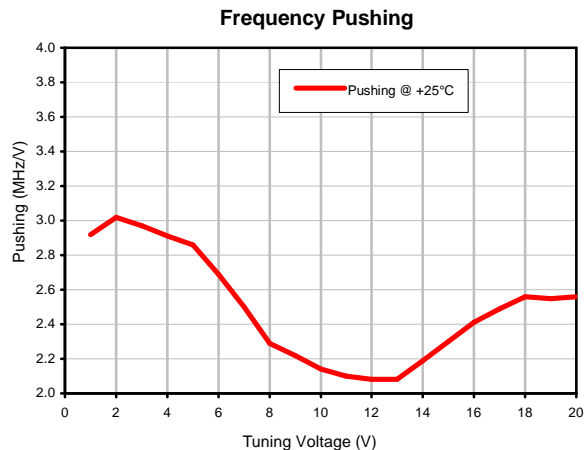

Voltage Controlled Oscillator

POS-2000A+

Typical Performance Data

REV. X1
POS-2000A+
070205
Page 1 of 1

The Design Engineers Search Engine finds the model you need, Instantly • For detailed performance specs & shopping online see minicircuits.com

Mini-Circuits®
IF/RF MICROWAVE COMPONENTS • ISO 9001 ISO 14001 AS 9100 CERTIFIED • RoHS compliant

P.O. Box 350166, Brooklyn, New York 11235-0003 (718) 934-4500 Fax (718) 332-4661