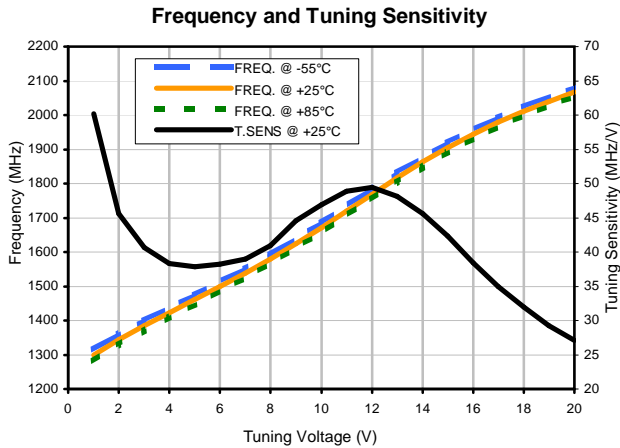

Voltage Controlled Oscillator

POS-2000A+

Typical Performance Data

REV. X1
POS-2000A+
070205
Page 1 of 1

The Design Engineers Search Engine finds the model you need, Instantly • For detailed performance specs & shopping online see minicircuits.com

Mini-Circuits®
IF/RF MICROWAVE COMPONENTS • ISO 9001 ISO 14001 AS 9100 CERTIFIED • RoHS compliant

P.O. Box 350166, Brooklyn, New York 11235-0003 (718) 934-4500 Fax (718) 332-4661