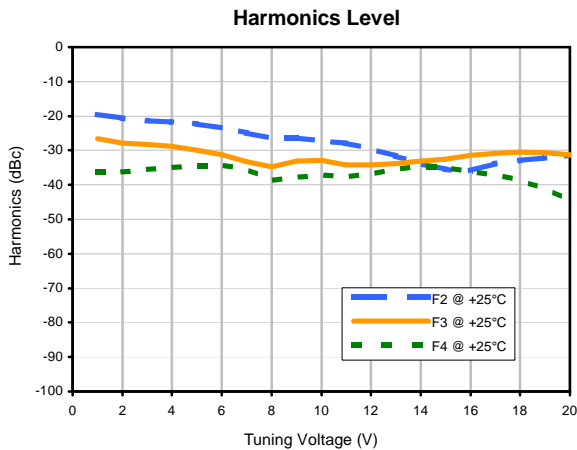

Voltage Controlled Oscillator

POS-2000A+

Typical Performance Data

REV. X1
POS-2000A+
070205
Page 1 of 1

The Design Engineers Search Engine finds the model you need, Instantly • For detailed performance specs & shopping online see minicircuits.com

Mini-Circuits®
IF/RF MICROWAVE COMPONENTS • ISO 9001 ISO 14001 AS 9100 CERTIFIED • RoHS compliant

P.O. Box 350166, Brooklyn, New York 11235-0003 (718) 934-4500 Fax (718) 332-4661