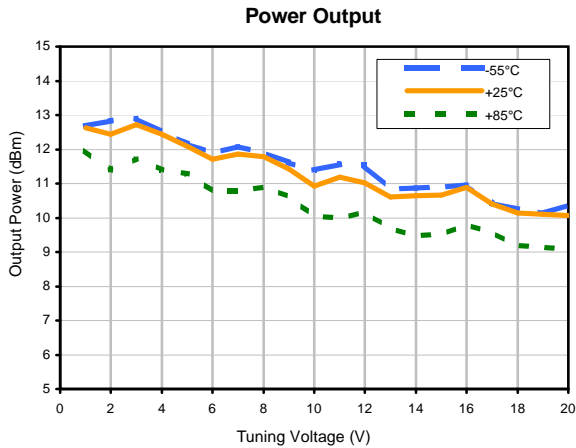

Voltage Controlled Oscillator

POS-2000A+

Typical Performance Data

REV. X1
POS-2000A+
070205
Page 1 of 1

The Design Engineers Search Engine finds the model you need, Instantly • For detailed performance specs & shopping online see minicircuits.com

Mini-Circuits®
IF/RF MICROWAVE COMPONENTS • ISO 9001 ISO 14001 AS 9100 CERTIFIED • RoHS compliant

P.O. Box 350166, Brooklyn, New York 11235-0003 (718) 934-4500 Fax (718) 332-4661