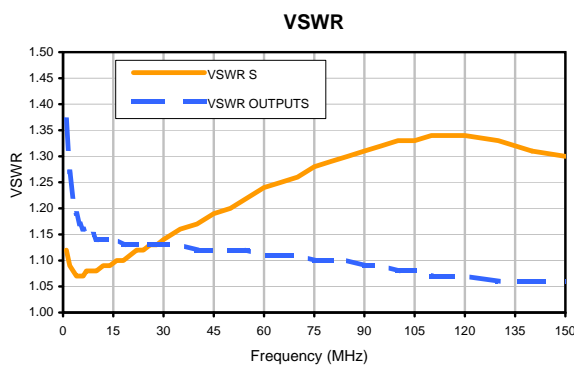

10 Way-0° Power Splitter/Combiner

Typical Performance Curves

PSC-10-1+

REV. X2
PSC-10-1+
100627
Page 1 of 1