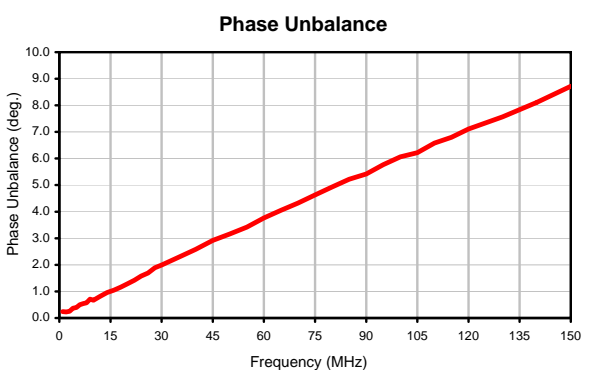

10 Way-0° Power Splitter/Combiner

Typical Performance Curves

PSC-10-1+

REV. X2
PSC-10-1+
100627
Page 1 of 1