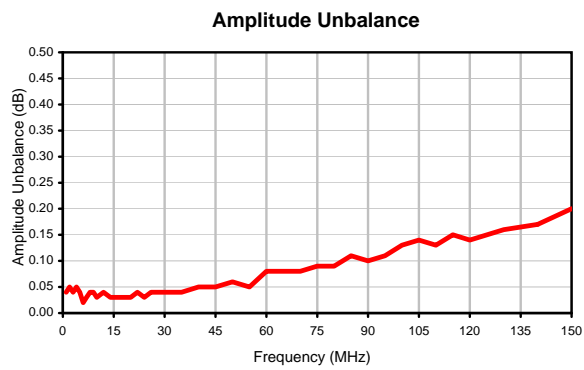

10 Way-0° Power Splitter/Combiner

Typical Performance Curves

PSC-10-1+

REV. X2
PSC-10-1+
100627
Page 1 of 1