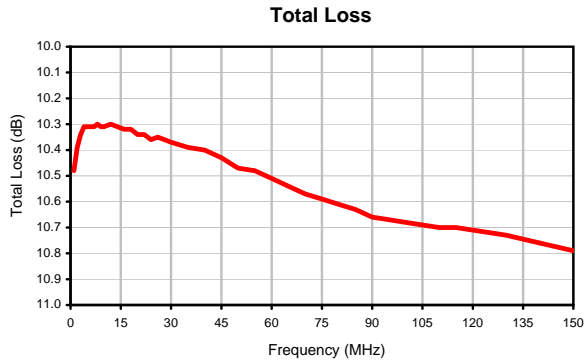

10 Way-0° Power Splitter/Combiner

Typical Performance Curves

PSC-10-1+

REV. X2
PSC-10-1+
100627
Page 1 of 1