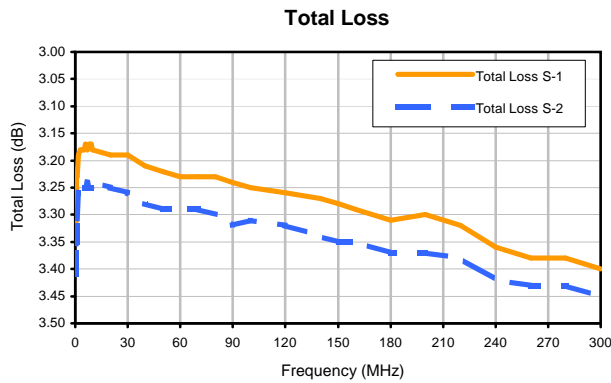

2 Way-0° Power Splitter/Combiner

PSC-2-1-75+

Typical Performance Curves

REV. X2
PSC-2-1-75+
100624
Page 1 of 1

Mini-Circuits®

IF/RF MICROWAVE COMPONENTS • ISO 9001 ISO 14001 AS 9100 CERTIFIED • RoHS compliant
P.O. Box 350166, Brooklyn, New York 11235-0003 (718) 934-4500 Fax (718) 332-4661