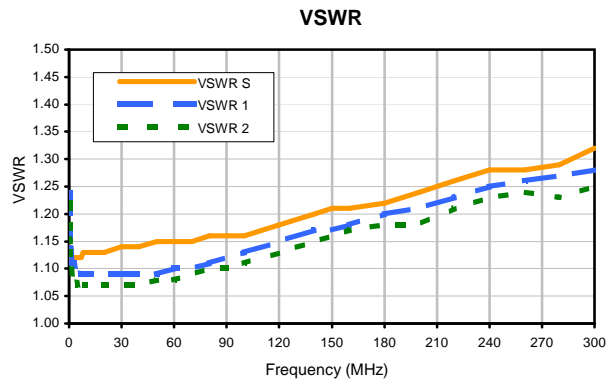

2 Way-0° Power Splitter/Combiner

PSC-2-1-75+

Typical Performance Curves

REV. X2
PSC-2-1-75+
100624
Page 1 of 1

Mini-Circuits®

IF/RF MICROWAVE COMPONENTS • ISO 9001 ISO 14001 AS 9100 CERTIFIED • RoHS compliant
P.O. Box 350166, Brooklyn, New York 11235-0003 (718) 934-4500 Fax (718) 332-4661