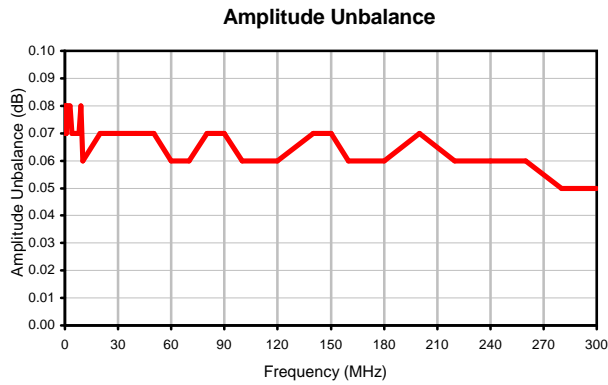

2 Way-0° Power Splitter/Combiner

PSC-2-1-75+

Typical Performance Curves

REV. X2
PSC-2-1-75+
100624
Page 1 of 1

Mini-Circuits®

IF/RF MICROWAVE COMPONENTS • ISO 9001 ISO 14001 AS 9100 CERTIFIED • RoHS compliant
P.O. Box 350166, Brooklyn, New York 11235-0003 (718) 934-4500 Fax (718) 332-4661