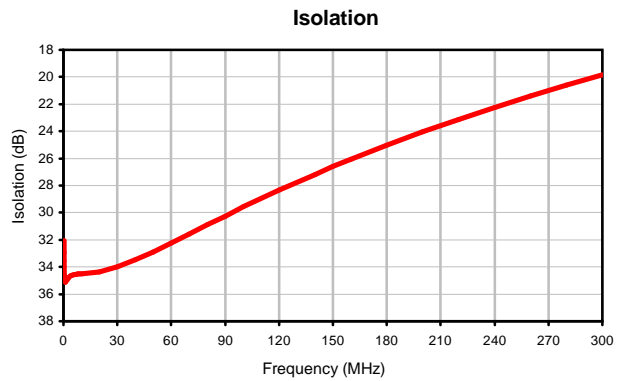

2 Way-0° Power Splitter/Combiner

PSC-2-1-75+

Typical Performance Curves

REV. X2
PSC-2-1-75+
100624
Page 1 of 1

Mini-Circuits®

IF/RF MICROWAVE COMPONENTS • ISO 9001 ISO 14001 AS 9100 CERTIFIED • RoHS compliant
P.O. Box 350166, Brooklyn, New York 11235-0003 (718) 934-4500 Fax (718) 332-4661