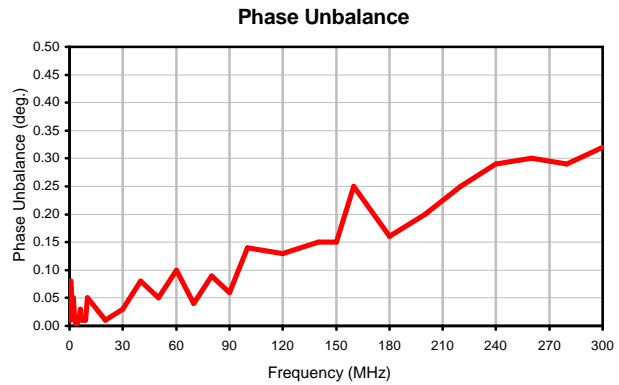

2 Way-0° Power Splitter/Combiner

PSC-2-1-75+

Typical Performance Curves

REV. X2
PSC-2-1-75+
100624
Page 1 of 1

Mini-Circuits®

IF/RF MICROWAVE COMPONENTS • ISO 9001 ISO 14001 AS 9100 CERTIFIED • RoHS compliant
P.O. Box 350166, Brooklyn, New York 11235-0003 (718) 934-4500 Fax (718) 332-4661