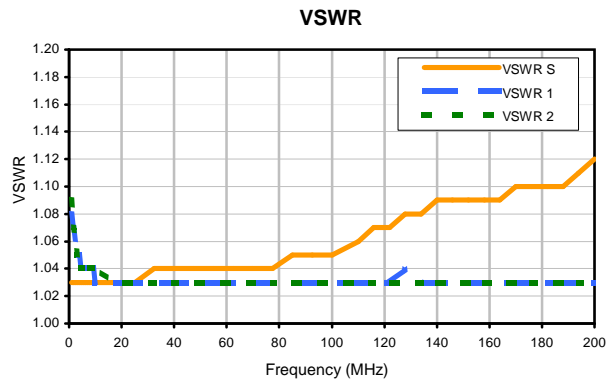

2 Way-0° Power Splitter/Combiner

PSC-2-1-75A

Typical Performance Curves

REV. X2
PSC-2-1-75A
100624
Page 1 of 1

Mini-Circuits®

IF/RF MICROWAVE COMPONENTS • ISO 9001 ISO 14001 AS 9100 CERTIFIED RoHS compliant
P.O. Box 350166, Brooklyn, New York 11235-0003 (718) 934-4500 Fax (718) 332-4661

The Design Engineers Search Engine finds the model you need, Instantly • For detailed performance specs & shopping online see