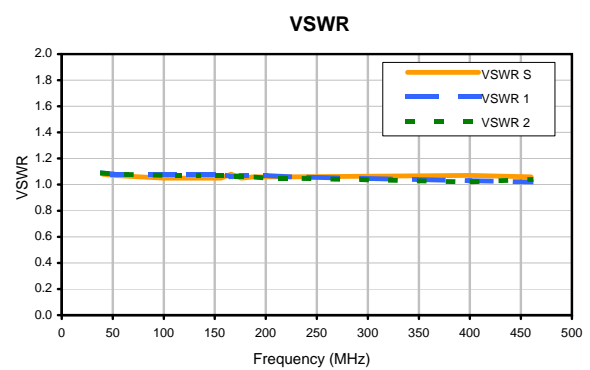

2 Way-0° Power Splitter/Combiner

PSC-2-1V-75

Typical Performance Curves

REV. X2
PSC-2-1V-75
100705
Page 1 of 1