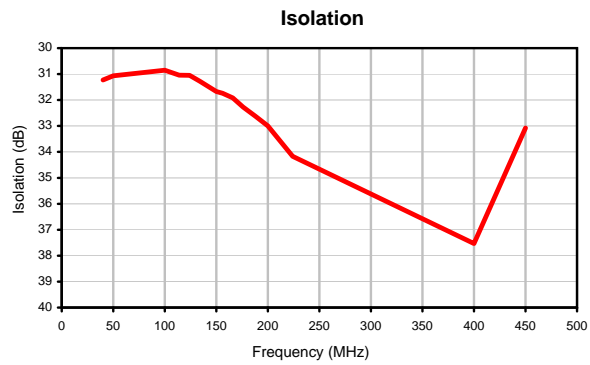

2 Way-0° Power Splitter/Combiner

PSC-2-1V-75

Typical Performance Curves

REV. X2
PSC-2-1V-75
100705
Page 1 of 1