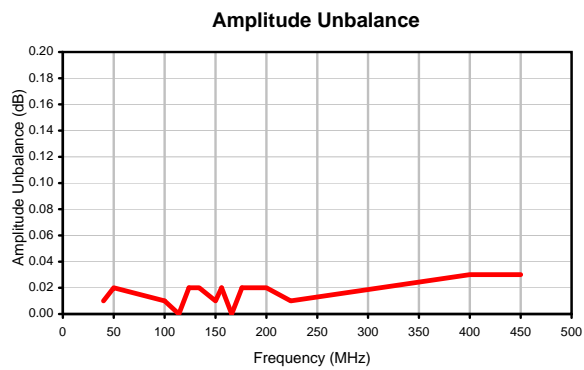

2 Way-0° Power Splitter/Combiner

PSC-2-1V-75

Typical Performance Curves

REV. X2
PSC-2-1V-75
100705
Page 1 of 1