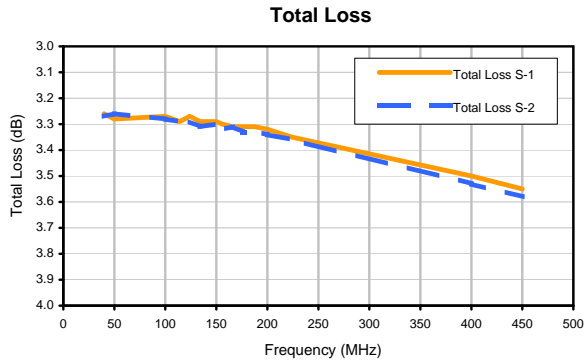

2 Way-0° Power Splitter/Combiner

PSC-2-1V-75

Typical Performance Curves

REV. X2
PSC-2-1V-75
100705
Page 1 of 1