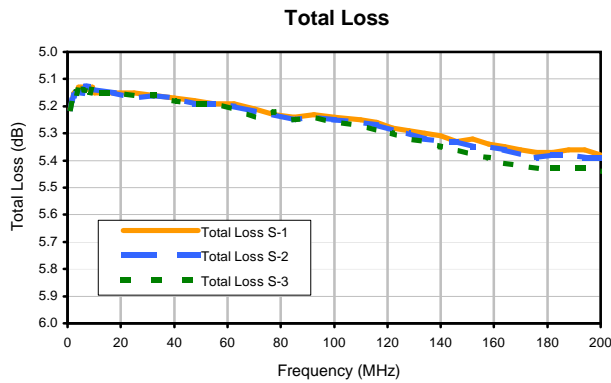

3 Way-0° Power Splitter/Combiner

PSC-3-1-75+

Typical Performance Curves

REV. X2
PSC-3-1-75+
100624
Page 1 of 1

Mini-Circuits®

IF/RF MICROWAVE COMPONENTS • ISO 9001 ISO 14001 AS 9100 CERTIFIED • RoHS compliant
P.O. Box 350166, Brooklyn, New York 11235-0003 (718) 934-4500 Fax (718) 332-4661