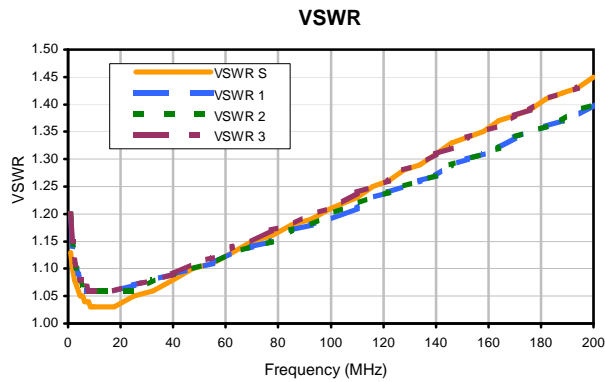

3 Way-0° Power Splitter/Combiner

PSC-3-1-75+

Typical Performance Curves

REV. X2
PSC-3-1-75+
100624
Page 1 of 1

Mini-Circuits®

IF/RF MICROWAVE COMPONENTS • ISO 9001 ISO 14001 AS 9100 CERTIFIED • RoHS compliant
P.O. Box 350166, Brooklyn, New York 11235-0003 (718) 934-4500 Fax (718) 332-4661