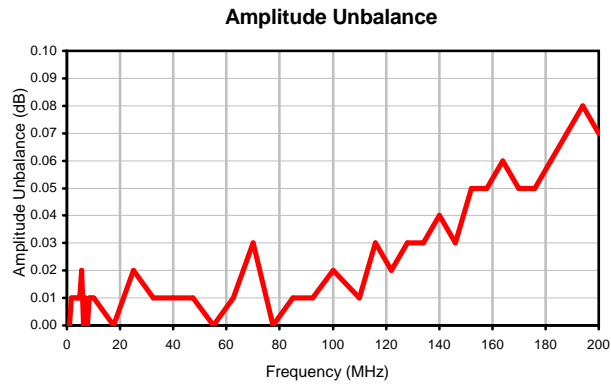

3 Way-0° Power Splitter/Combiner

PSC-3-1-75+

Typical Performance Curves

REV. X2
PSC-3-1-75+
100624
Page 1 of 1

Mini-Circuits®

IF/RF MICROWAVE COMPONENTS • ISO 9001 ISO 14001 AS 9100 CERTIFIED • RoHS compliant
P.O. Box 350166, Brooklyn, New York 11235-0003 (718) 934-4500 Fax (718) 332-4661