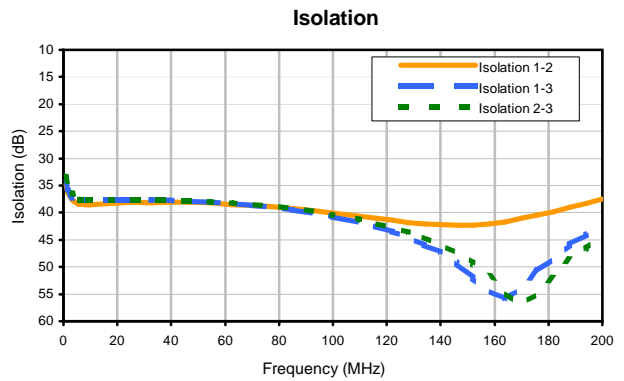

3 Way-0° Power Splitter/Combiner

PSC-3-1-75+

Typical Performance Curves

REV. X2
PSC-3-1-75+
100624
Page 1 of 1

Mini-Circuits®

IF/RF MICROWAVE COMPONENTS • ISO 9001 ISO 14001 AS 9100 CERTIFIED • RoHS compliant
P.O. Box 350166, Brooklyn, New York 11235-0003 (718) 934-4500 Fax (718) 332-4661