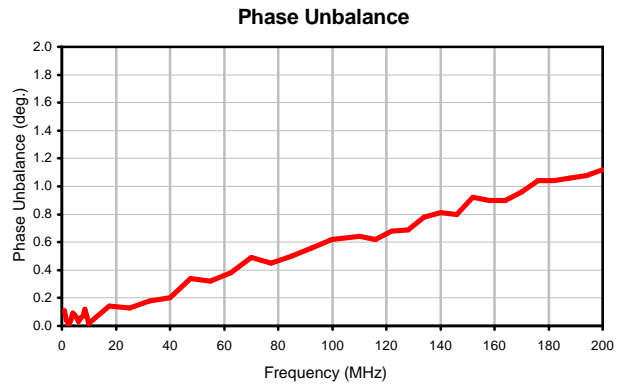

3 Way-0° Power Splitter/Combiner

PSC-3-1-75+

Typical Performance Curves

REV. X2
PSC-3-1-75+
100624
Page 1 of 1

Mini-Circuits®

IF/RF MICROWAVE COMPONENTS • ISO 9001 ISO 14001 AS 9100 CERTIFIED • RoHS compliant
P.O. Box 350166, Brooklyn, New York 11235-0003 (718) 934-4500 Fax (718) 332-4661