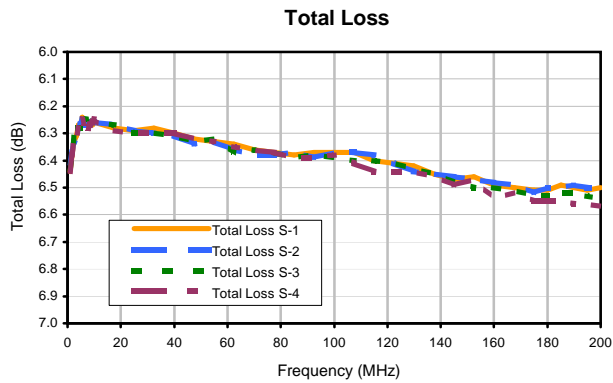

4 Way-0° Power Splitter/Combiner

PSC-4-1-75+

Typical Performance Curves

REV. X2
PSC-4-1-75+
100624
Page 1 of 1

IF/RF MICROWAVE COMPONENTS • ISO 9001 ISO 14001 AS 9100 CERTIFIED • RoHS compliant
P.O. Box 350166, Brooklyn, New York 11235-0003 (718) 934-4500 Fax (718) 332-4661

The Design Engineers Search Engine finds the model you need, Instantly • For detailed performance specs & shopping online see minicircuits.com