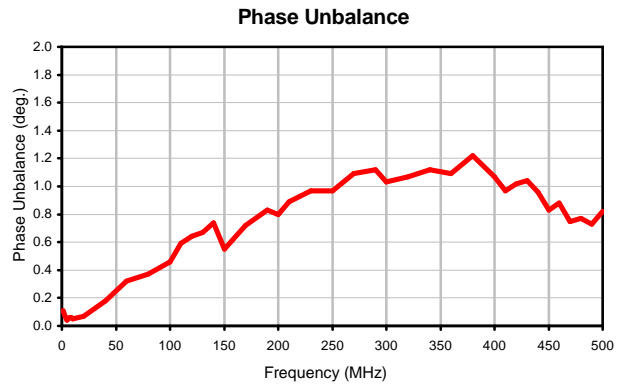

4 Way-0° Power Splitter/Combiner

PSC-4-1W+

Typical Performance Curves

REV. X2
PSC-4-1W+
100624
Page 1 of 1

Mini-Circuits®

IF/RF MICROWAVE COMPONENTS • ISO 9001 ISO 14001 AS 9100 CERTIFIED RoHS compliant
P.O. Box 350166, Brooklyn, New York 11235-0003 (718) 934-4500 Fax (718) 332-4661