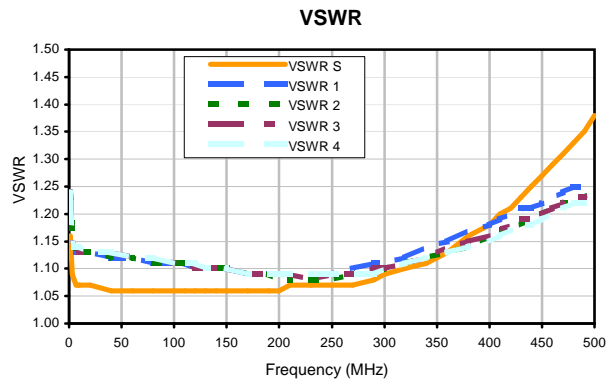

4 Way-0° Power Splitter/Combiner

PSC-4-1W+

Typical Performance Curves

REV. X2
PSC-4-1W+
100624
Page 1 of 1

Mini-Circuits®

IF/RF MICROWAVE COMPONENTS • ISO 9001 ISO 14001 AS 9100 CERTIFIED RoHS compliant
P.O. Box 350166, Brooklyn, New York 11235-0003 (718) 934-4500 Fax (718) 332-4661