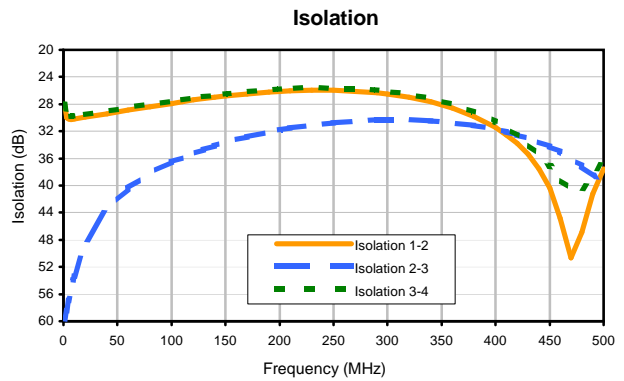

4 Way-0° Power Splitter/Combiner

PSC-4-1W+

Typical Performance Curves

REV. X2
PSC-4-1W+
100624
Page 1 of 1

Mini-Circuits®

IF/RF MICROWAVE COMPONENTS • ISO 9001 ISO 14001 AS 9100 CERTIFIED RoHS compliant
P.O. Box 350166, Brooklyn, New York 11235-0003 (718) 934-4500 Fax (718) 332-4661