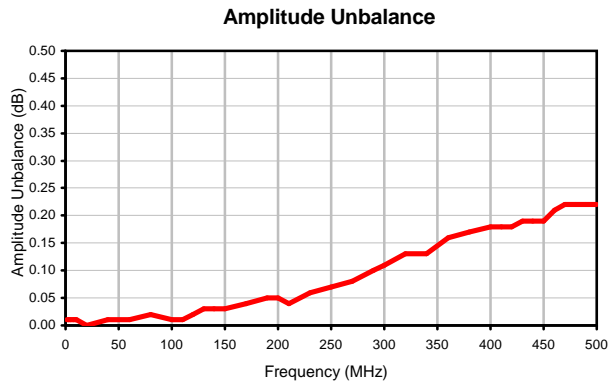

4 Way-0° Power Splitter/Combiner

PSC-4-1W+

Typical Performance Curves

REV. X2
PSC-4-1W+
100624
Page 1 of 1

Mini-Circuits®

IF/RF MICROWAVE COMPONENTS • ISO 9001 ISO 14001 AS 9100 CERTIFIED RoHS compliant
P.O. Box 350166, Brooklyn, New York 11235-0003 (718) 934-4500 Fax (718) 332-4661