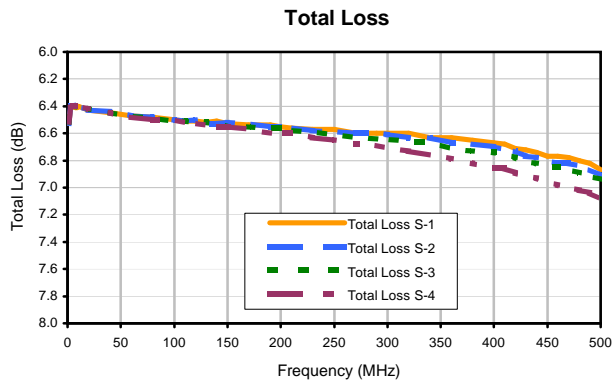

4 Way-0° Power Splitter/Combiner

PSC-4-1W+

Typical Performance Curves

REV. X2
PSC-4-1W+
100624
Page 1 of 1

Mini-Circuits®

IF/RF MICROWAVE COMPONENTS • ISO 9001 ISO 14001 AS 9100 CERTIFIED RoHS compliant
P.O. Box 350166, Brooklyn, New York 11235-0003 (718) 934-4500 Fax (718) 332-4661