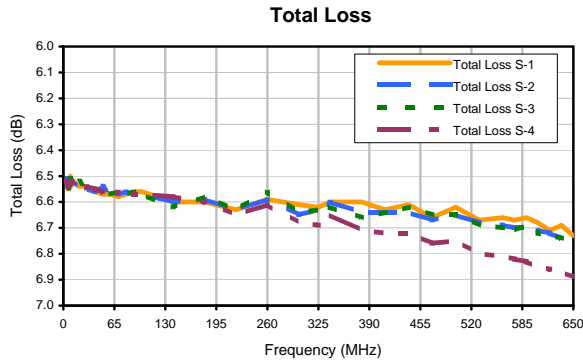

# 4 Way-0° Power Splitter/Combiner

## Typical Performance Curves

REV. X2  
PSC-4-1W-75  
100705  
Page 1 of 1

The Design Engineers Search Engine finds the model you need, Instantly • For detailed performance specs & shopping online see

**Mini-Circuits®**