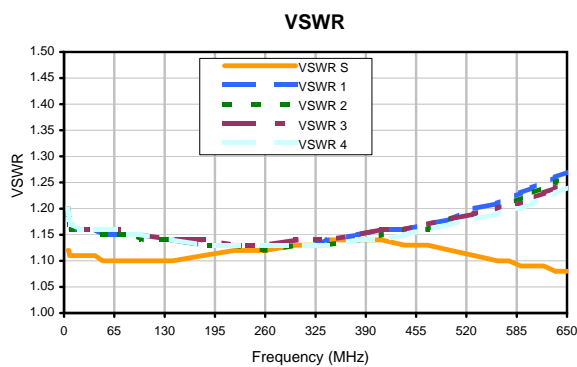

# 4 Way-0° Power Splitter/Combiner

## Typical Performance Curves

REV. X2  
PSC-4-1W-75  
100705  
Page 1 of 1

The Design Engineers Search Engine finds the model you need, Instantly • For detailed performance specs & shopping online see

**Mini-Circuits®**