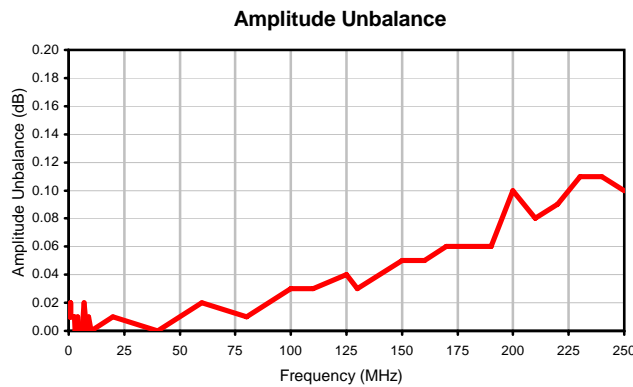

4 Way-0° Power Splitter/Combiner

PSC-4-3+

Typical Performance Curves

P.O. Box 350166, Brooklyn, New York 11235-0003 (718) 934-4500 • Fax (718) 332-4661 For detailed performance specs & shopping online see Mini-Circuits web site
The Design Engineers Search Engine Provides ACTUAL Data Instantly From MINI-CIRCUITS At: www.minicircuits.com