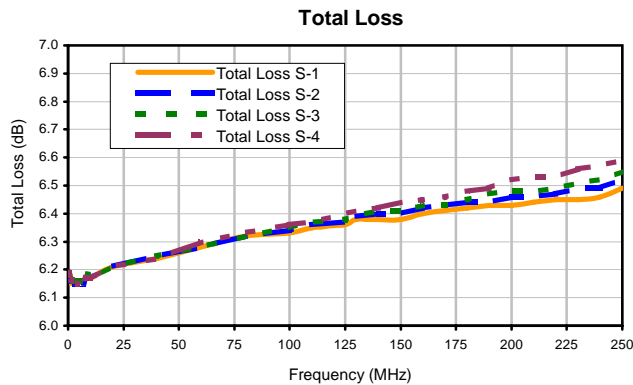

4 Way-0° Power Splitter/Combiner

PSC-4-3+

Typical Performance Curves

P.O. Box 350166, Brooklyn, New York 11235-0003 (718) 934-4500 • Fax (718) 332-4661 For detailed performance specs & shopping online see Mini-Circuits web site
The Design Engineers Search Engine Provides ACTUAL Data Instantly From MINI-CIRCUITS At: www.minicircuits.com