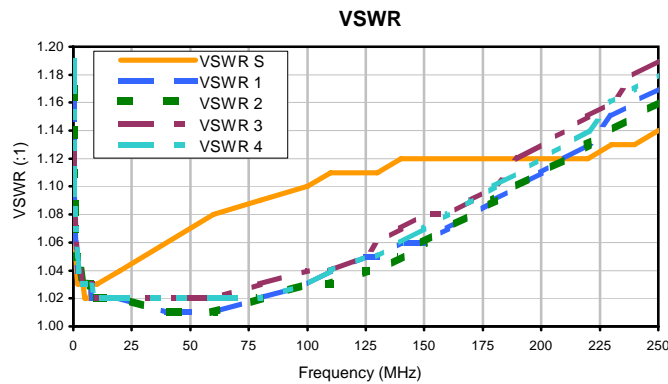

4 Way-0° Power Splitter/Combiner

PSC-4-3+

Typical Performance Curves

P.O. Box 350166, Brooklyn, New York 11235-0003 (718) 934-4500 • Fax (718) 332-4661 For detailed performance specs & shopping online see Mini-Circuits web site
The Design Engineers Search Engine Provides ACTUAL Data Instantly From MINI-CIRCUITS At: www.minicircuits.com

IF/RF MICROWAVE COMPONENTS

REV. X2
PSC-4-3+
6/21/2010
Page 1 of 1