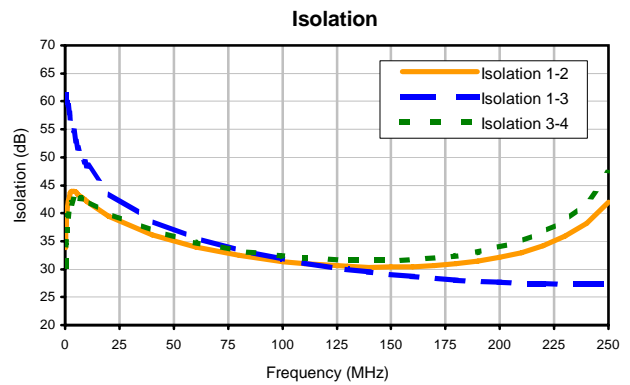

4 Way-0° Power Splitter/Combiner

PSC-4-3+

Typical Performance Curves

P.O. Box 350166, Brooklyn, New York 11235-0003 (718) 934-4500 • Fax (718) 332-4661 For detailed performance specs & shopping online see Mini-Circuits web site
The Design Engineers Search Engine Provides ACTUAL Data Instantly From MINI-CIRCUITS At: www.minicircuits.com