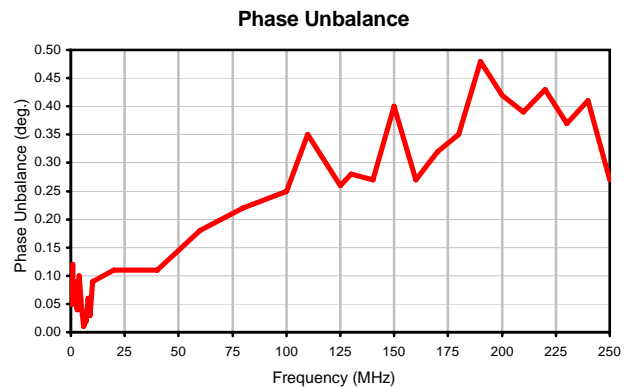

4 Way-0° Power Splitter/Combiner

PSC-4-3+

Typical Performance Curves

P.O. Box 350166, Brooklyn, New York 11235-0003 (718) 934-4500 • Fax (718) 332-4661 For detailed performance specs & shopping online see Mini-Circuits web site
The Design Engineers Search Engine Provides ACTUAL Data Instantly From MINI-CIRCUITS At: www.minicircuits.com