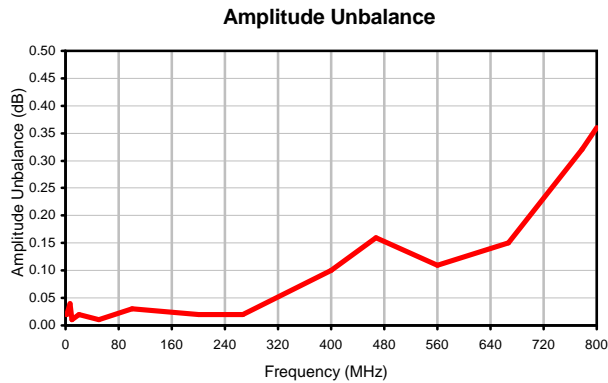

4 Way-0° Power Splitter/Combiner

PSC-4-5+

Typical Performance Curves

REV. X2
PSC-4-5+
100624
Page 1 of 1

 **Mini-Circuits®**

IF/RF MICROWAVE COMPONENTS • ISO 9001 ISO 14001 AS 9100 CERTIFIED RoHS compliant
P.O. Box 350166, Brooklyn, New York 11235-0003 (718) 934-4500 Fax (718) 332-4661