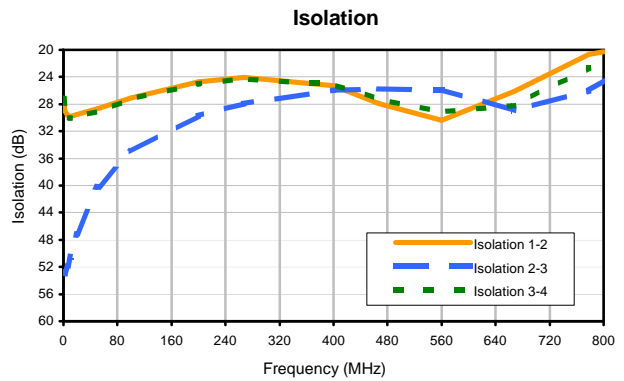

4 Way-0° Power Splitter/Combiner

PSC-4-5+

Typical Performance Curves

REV. X2
PSC-4-5+
100624
Page 1 of 1

 **Mini-Circuits®**

IF/RF MICROWAVE COMPONENTS • ISO 9001 ISO 14001 AS 9100 CERTIFIED RoHS compliant
P.O. Box 350166, Brooklyn, New York 11235-0003 (718) 934-4500 Fax (718) 332-4661