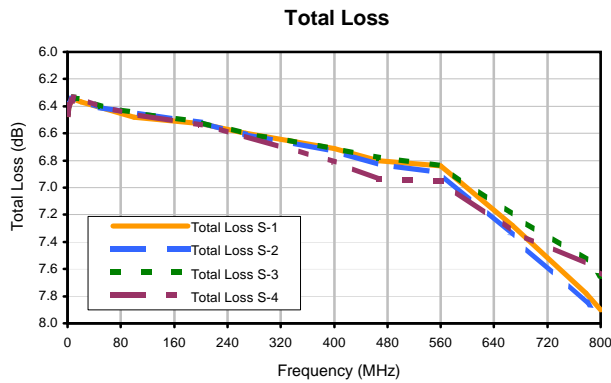

4 Way-0° Power Splitter/Combiner

PSC-4-5+

Typical Performance Curves

REV. X2
PSC-4-5+
100624
Page 1 of 1

 **Mini-Circuits®**

IF/RF MICROWAVE COMPONENTS • ISO 9001 ISO 14001 AS 9100 CERTIFIED RoHS compliant
P.O. Box 350166, Brooklyn, New York 11235-0003 (718) 934-4500 Fax (718) 332-4661