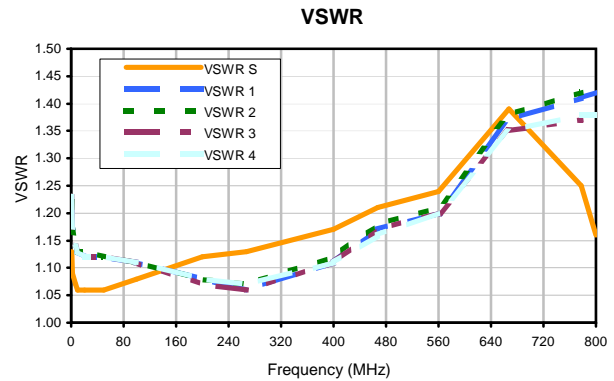

4 Way-0° Power Splitter/Combiner

PSC-4-5+

Typical Performance Curves

REV. X2
PSC-4-5+
100624
Page 1 of 1

 **Mini-Circuits®**

IF/RF MICROWAVE COMPONENTS • ISO 9001 ISO 14001 AS 9100 CERTIFIED RoHS compliant
P.O. Box 350166, Brooklyn, New York 11235-0003 (718) 934-4500 Fax (718) 332-4661