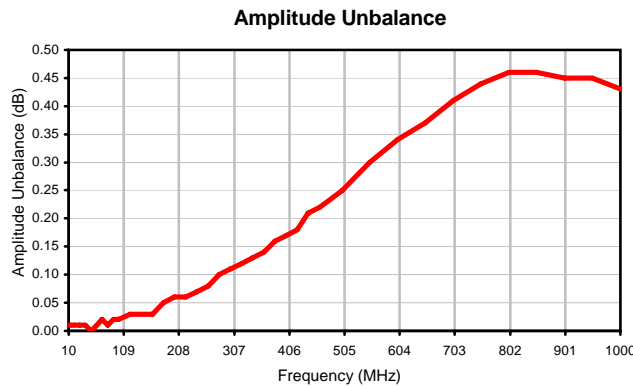

4 Way-0° Power Splitter/Combiner

PSC-4A-4+

Typical Performance Curves

P.O. Box 350166, Brooklyn, New York 11235-0003 • Fax (718) 934-4500 • Fax (718) 332-4661 For detailed performance specs & shopping online see Mini-Circuits web site
The Design Engineers Search Engine Provides ACTUAL Data Instantly From MINI-CIRCUITS At: www.minicircuits.com