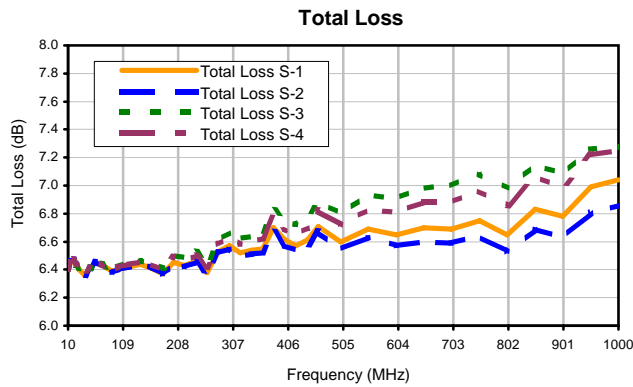

4 Way-0° Power Splitter/Combiner

PSC-4A-4+

Typical Performance Curves

P.O. Box 350166, Brooklyn, New York 11235-0003 • Fax (718) 934-4500 • Fax (718) 332-4661 For detailed performance specs & shopping online see Mini-Circuits web site
The Design Engineers Search Engine Provides ACTUAL Data Instantly From MINI-CIRCUITS At: www.minicircuits.com

IF/RF MICROWAVE COMPONENTS

REV. X2
PSC-4A-4+
6/21/2010
Page 1 of 1