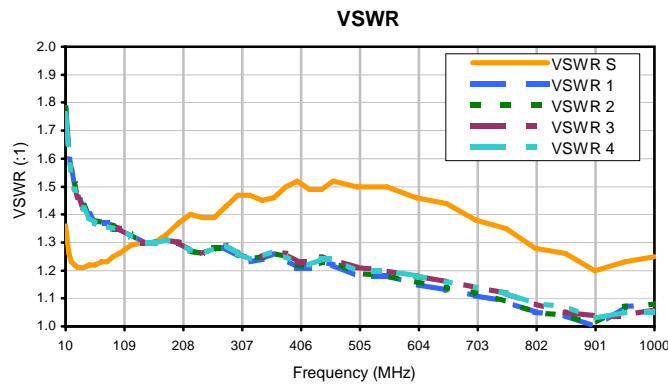

4 Way-0° Power Splitter/Combiner

PSC-4A-4+

Typical Performance Curves

P.O. Box 350166, Brooklyn, New York 11235-0003 • Fax (718) 934-4500 • Fax (718) 332-4661 For detailed performance specs & shopping online see Mini-Circuits web site
The Design Engineers Search Engine Provides ACTUAL Data Instantly From MINI-CIRCUITS At: www.minicircuits.com

IF/RF MICROWAVE COMPONENTS

REV. X2
PSC-4A-4+
6/21/2010
Page 1 of 1