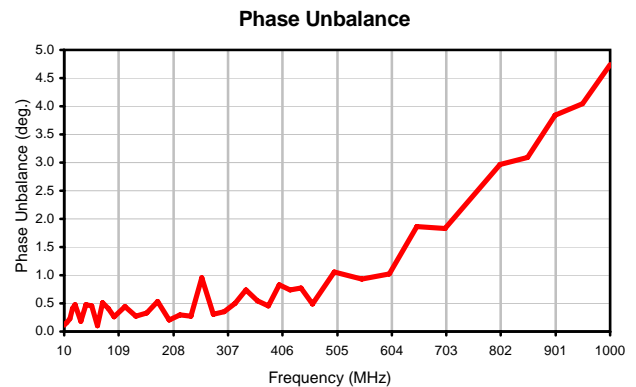

4 Way-0° Power Splitter/Combiner

PSC-4A-4+

Typical Performance Curves

P.O. Box 350166, Brooklyn, New York 11235-0003 • Fax (718) 934-4500 • Fax (718) 332-4661 For detailed performance specs & shopping online see Mini-Circuits web site
The Design Engineers Search Engine Provides ACTUAL Data Instantly From MINI-CIRCUITS At: www.minicircuits.com