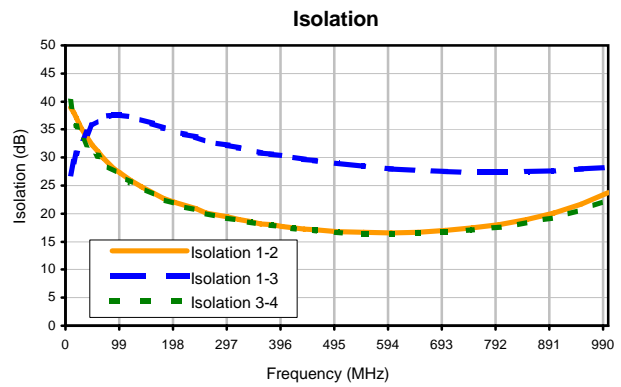

4 Way-0° Power Splitter/Combiner

PSC-4A-4+

Typical Performance Curves

P.O. Box 350166, Brooklyn, New York 11235-0003 • Fax (718) 934-4500 • Fax (718) 332-4661 For detailed performance specs & shopping online see Mini-Circuits web site
The Design Engineers Search Engine Provides ACTUAL Data Instantly From MINI-CIRCUITS At: www.minicircuits.com