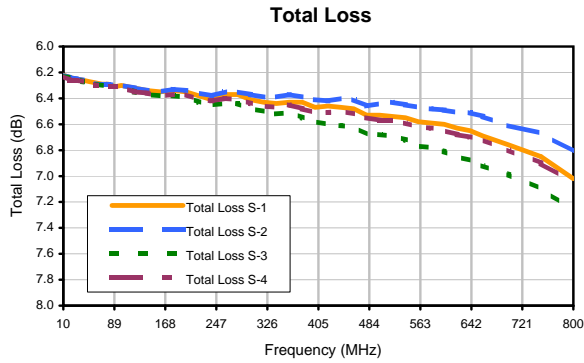

4 Way-0° Power Splitter/Combiner

PSC-4A-475

Typical Performance Curves

REV. X2
PSC-4A-475
100705
Page 1 of 1