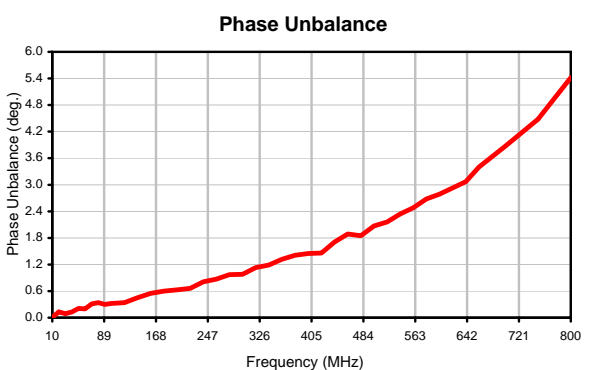

4 Way-0° Power Splitter/Combiner

PSC-4A-475

Typical Performance Curves

REV. X2
PSC-4A-475
100705
Page 1 of 1