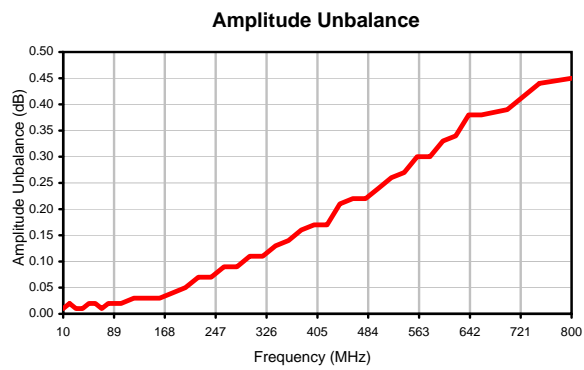

4 Way-0° Power Splitter/Combiner

PSC-4A-475

Typical Performance Curves

REV. X2
PSC-4A-475
100705
Page 1 of 1