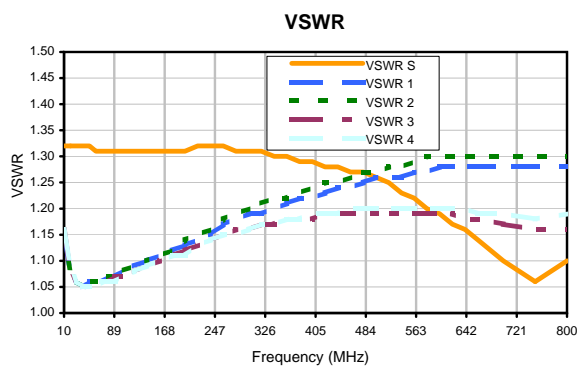

4 Way-0° Power Splitter/Combiner

PSC-4A-475

Typical Performance Curves

REV. X2
PSC-4A-475
100705
Page 1 of 1