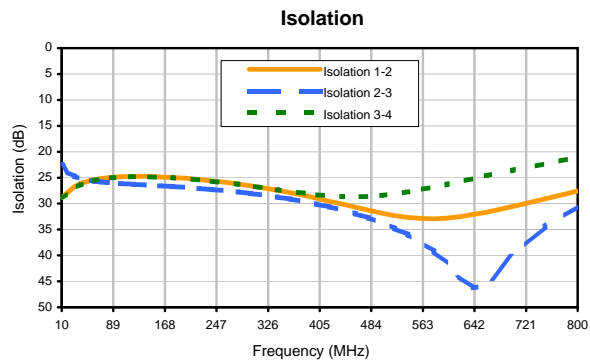

4 Way-0° Power Splitter/Combiner

PSC-4A-475

Typical Performance Curves

REV. X2
PSC-4A-475
100705
Page 1 of 1