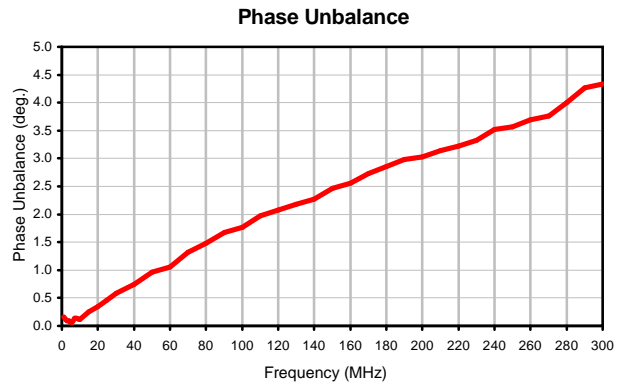

5 Way-0° Power Splitter/Combiner

PSC-5-1+

Typical Performance Curves

REV. X2
PSC-5-1+
100624
Page 1 of 1

IF/RF MICROWAVE COMPONENTS • ISO 9001 ISO 14001 AS 9100 CERTIFIED RoHS compliant
P.O. Box 350166, Brooklyn, New York 11235-0003 (718) 934-4500 Fax (718) 332-4661