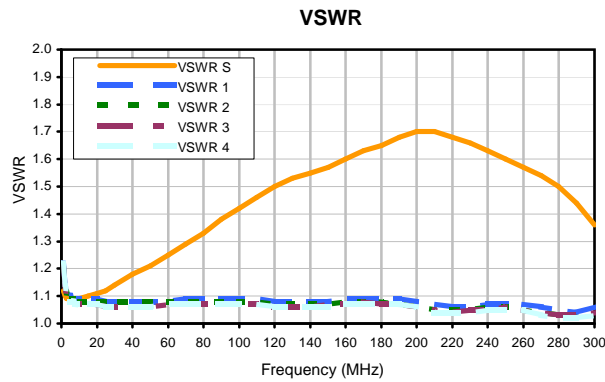

5 Way-0° Power Splitter/Combiner

PSC-5-1+

Typical Performance Curves

REV. X2
PSC-5-1+
100624
Page 1 of 1

IF/RF MICROWAVE COMPONENTS • ISO 9001 ISO 14001 AS 9100 CERTIFIED RoHS compliant
P.O. Box 350166, Brooklyn, New York 11235-0003 (718) 934-4500 Fax (718) 332-4661