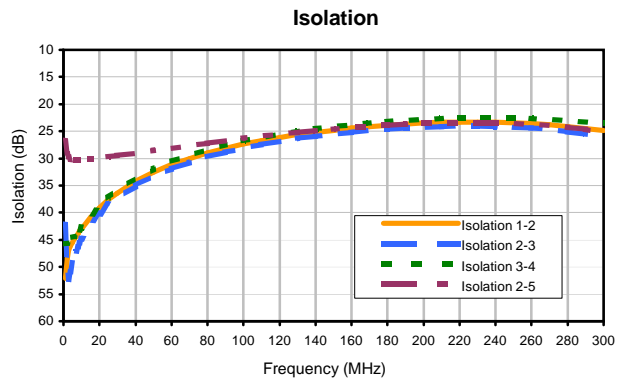

5 Way-0° Power Splitter/Combiner

PSC-5-1+

Typical Performance Curves

REV. X2
PSC-5-1+
100624
Page 1 of 1

IF/RF MICROWAVE COMPONENTS • ISO 9001 ISO 14001 AS 9100 CERTIFIED RoHS compliant
P.O. Box 350166, Brooklyn, New York 11235-0003 (718) 934-4500 Fax (718) 332-4661