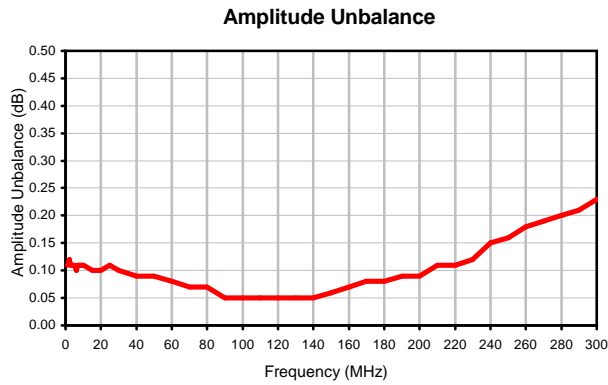

5 Way-0° Power Splitter/Combiner

PSC-5-1+

Typical Performance Curves

REV. X2
PSC-5-1+
100624
Page 1 of 1

IF/RF MICROWAVE COMPONENTS • ISO 9001 ISO 14001 AS 9100 CERTIFIED RoHS compliant
P.O. Box 350166, Brooklyn, New York 11235-0003 (718) 934-4500 Fax (718) 332-4661