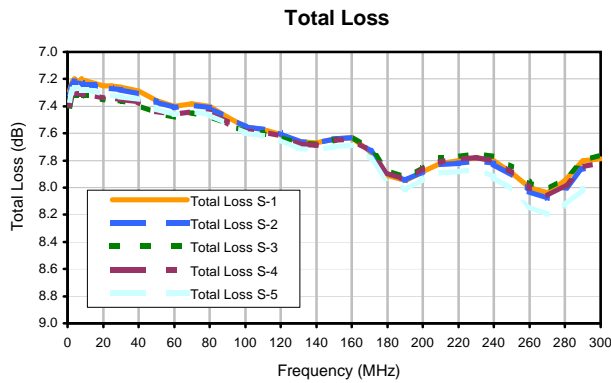

5 Way-0° Power Splitter/Combiner

PSC-5-1+

Typical Performance Curves

REV. X2
PSC-5-1+
100624
Page 1 of 1

IF/RF MICROWAVE COMPONENTS • ISO 9001 ISO 14001 AS 9100 CERTIFIED RoHS compliant
P.O. Box 350166, Brooklyn, New York 11235-0003 (718) 934-4500 Fax (718) 332-4661