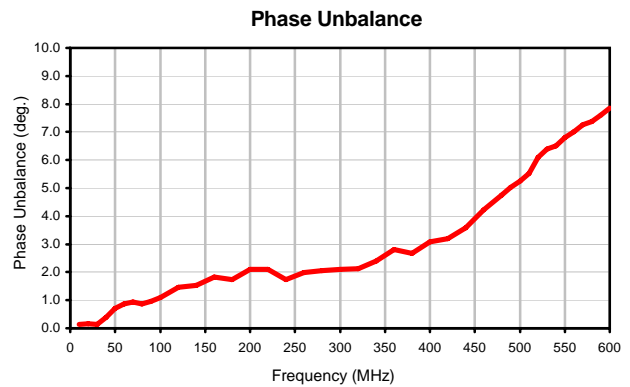

8 Way-0° Power Splitter/Combiner

PSC-8-1W+

Typical Performance Curves

P.O. Box 350166, Brooklyn, New York 11235-0003 (718) 934-4500 • Fax (718) 332-4661 For detailed performance specs & shopping online see Mini-Circuits web site
The Design Engineers Search Engine Provides ACTUAL Data Instantly From MINI-CIRCUITS At: www.minicircuits.com