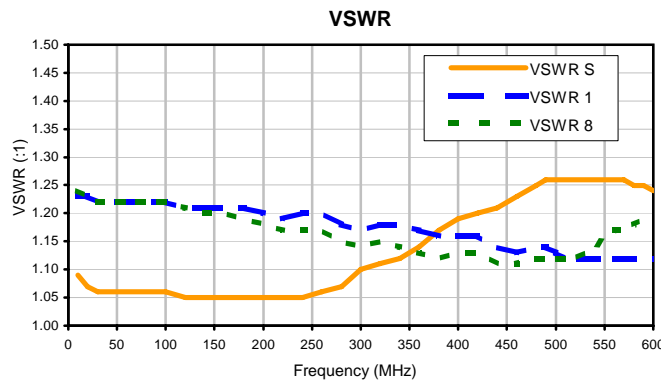

8 Way-0° Power Splitter/Combiner

PSC-8-1W+

Typical Performance Curves

P.O. Box 350166, Brooklyn, New York 11235-0003 (718) 934-4500 • Fax (718) 332-4661 For detailed performance specs & shopping online see Mini-Circuits web site
The Design Engineers Search Engine Provides ACTUAL Data Instantly From MINI-CIRCUITS At: www.minicircuits.com

IF/RF MICROWAVE COMPONENTS

REV. X2
PSC-8-1W+
6/21/2010
Page 1 of 1