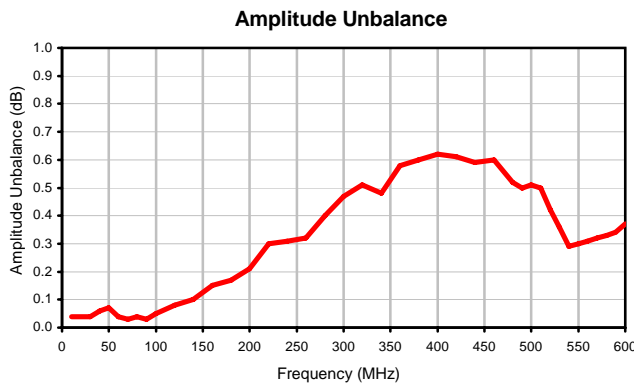

8 Way-0° Power Splitter/Combiner

PSC-8-1W+

Typical Performance Curves

P.O. Box 350166, Brooklyn, New York 11235-0003 (718) 934-4500 • Fax (718) 332-4661 For detailed performance specs & shopping online see Mini-Circuits web site
The Design Engineers Search Engine Provides ACTUAL Data Instantly From MINI-CIRCUITS At: www.minicircuits.com