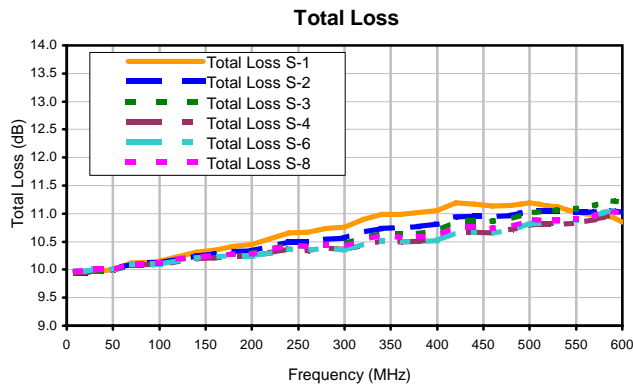

8 Way-0° Power Splitter/Combiner

PSC-8-1W+

Typical Performance Curves

P.O. Box 350166, Brooklyn, New York 11235-0003 (718) 934-4500 • Fax (718) 332-4661 For detailed performance specs & shopping online see Mini-Circuits web site
The Design Engineers Search Engine Provides ACTUAL Data Instantly From MINI-CIRCUITS At: www.minicircuits.com