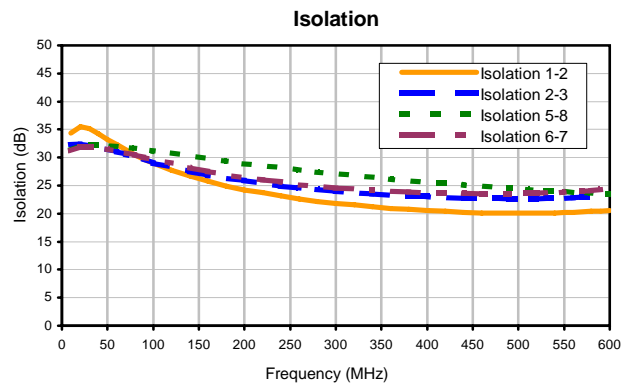

8 Way-0° Power Splitter/Combiner

PSC-8-1W+

Typical Performance Curves

P.O. Box 350166, Brooklyn, New York 11235-0003 (718) 934-4500 • Fax (718) 332-4661 For detailed performance specs & shopping online see Mini-Circuits web site
The Design Engineers Search Engine Provides ACTUAL Data Instantly From MINI-CIRCUITS At: www.minicircuits.com