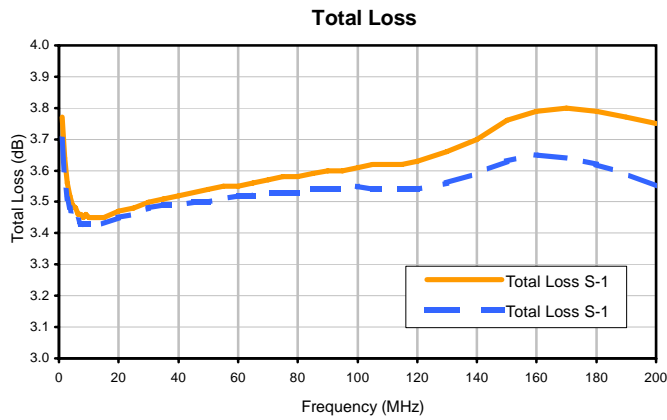

2 Way-180° Power Splitter/Combiner

PSCJ-2-1+

Typical Performance Curves

P.O. Box 350166, Brooklyn, New York 11235-0003 (718) 934-4500 • Fax (718) 332-4661 For detailed performance specs & shopping online see Mini-Circuits web site
The Design Engineers Search Engine Provides ACTUAL Data Instantly From MINI-CIRCUITS At: www.minicircuits.com

IF/RF MICROWAVE COMPONENTS

REV. X2
PSCJ-2-1+
8/5/2010
Page 1 of 1