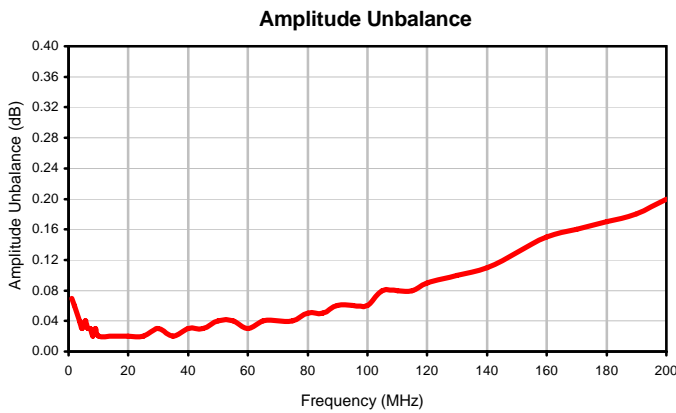

2 Way-180° Power Splitter/Combiner

PSCJ-2-1+

Typical Performance Curves

P.O. Box 350166, Brooklyn, New York 11235-0003 (718) 934-4500 • Fax (718) 332-4661 For detailed performance specs & shopping online see Mini-Circuits web site
The Design Engineers Search Engine Provides ACTUAL Data Instantly From MINI-CIRCUITS At: www.minicircuits.com

IF/RF MICROWAVE COMPONENTS

REV. X2
PSCJ-2-1+
8/5/2010
Page 1 of 1