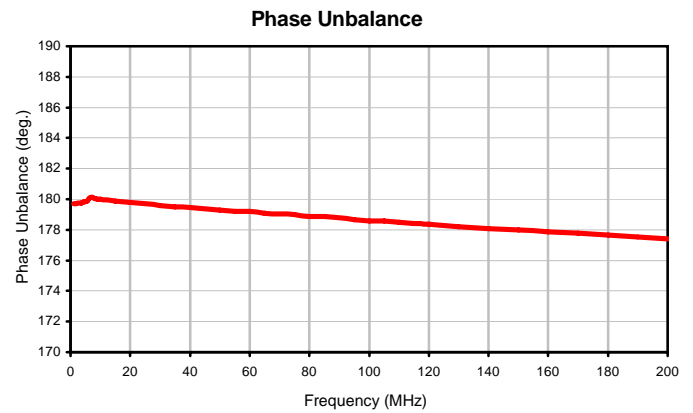

2 Way-180° Power Splitter/Combiner

PSCJ-2-1+

Typical Performance Curves

P.O. Box 350166, Brooklyn, New York 11235-0003 (718) 934-4500 • Fax (718) 332-4661 For detailed performance specs & shopping online see Mini-Circuits web site
The Design Engineers Search Engine Provides ACTUAL Data Instantly From MINI-CIRCUITS At: www.minicircuits.com

IF/RF MICROWAVE COMPONENTS

REV. X2
PSCJ-2-1+
8/5/2010
Page 1 of 1