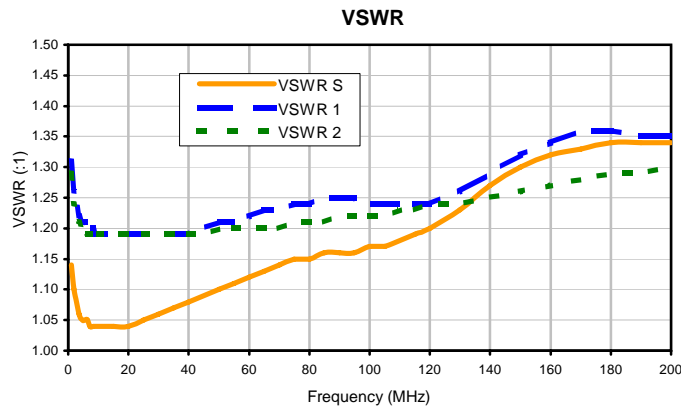

2 Way-180° Power Splitter/Combiner

PSCJ-2-1+

Typical Performance Curves

P.O. Box 350166, Brooklyn, New York 11235-0003 (718) 934-4500 • Fax (718) 332-4661 For detailed performance specs & shopping online see Mini-Circuits web site
The Design Engineers Search Engine Provides ACTUAL Data Instantly From MINI-CIRCUITS At: www.minicircuits.com

IF/RF MICROWAVE COMPONENTS

REV. X2
PSCJ-2-1+
8/5/2010
Page 1 of 1