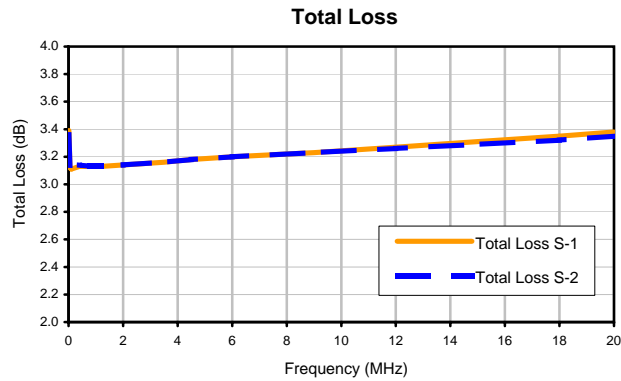

# 2 Way-180° Power Splitter/Combiner

PSCJ-2-2

## Typical Performance Curves

P.O. Box 350166, Brooklyn, New York 11235-0003 (718) 934-4500 • Fax (718) 332-4661 For detailed performance specs & shopping online see Mini-Circuits web site [www.minicircuits.com](http://www.minicircuits.com)