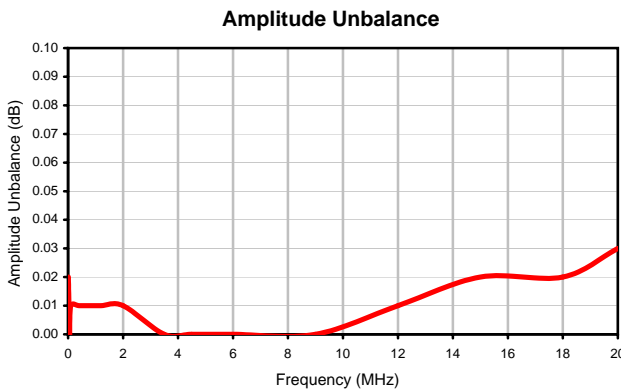

2 Way-180° Power Splitter/Combiner

PSCJ-2-2

Typical Performance Curves

P.O. Box 350166, Brooklyn, New York 11235-0003 (718) 934-4500 • Fax (718) 332-4661 For detailed performance specs & shopping online see Mini-Circuits web site www.minicircuits.com

The Design Engineers Search Engine Provides ACTUAL Data Instantly From MINI-CIRCUITS At: www.minicircuits.com

IF/RF MICROWAVE COMPONENTS

REV. X2
PSCJ-2-2
8/4/2010
Page 1 of 1