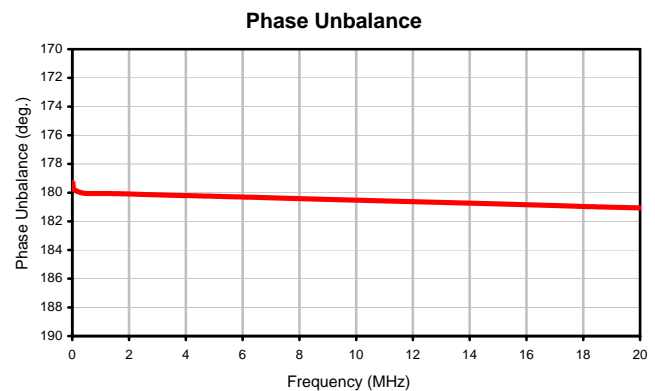

2 Way-180° Power Splitter/Combiner

PSCJ-2-2

Typical Performance Curves

P.O. Box 350166, Brooklyn, New York 11235-0003 (718) 934-4500 • Fax (718) 332-4661 For detailed performance specs & shopping online see Mini-Circuits web site www.minicircuits.com

The Design Engineers Search Engine Provides ACTUAL Data Instantly From MINI-CIRCUITS At: www.minicircuits.com

IF/RF MICROWAVE COMPONENTS

REV. X2
PSCJ-2-2
8/4/2010
Page 1 of 1