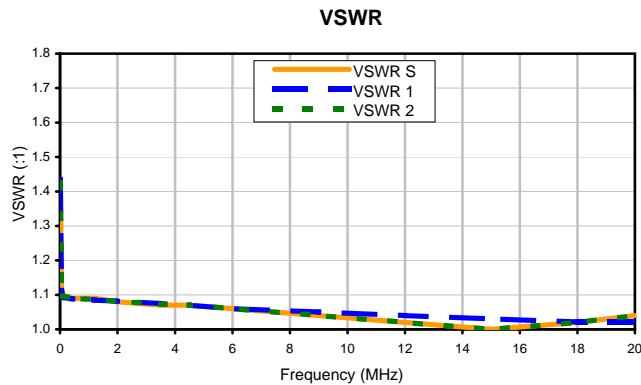

# 2 Way-180° Power Splitter/Combiner

PSCJ-2-2

## Typical Performance Curves

P.O. Box 350166, Brooklyn, New York 11235-0003 (718) 934-4500 • Fax (718) 332-4661 For detailed performance specs & shopping online see Mini-Circuits web site [www.minicircuits.com](http://www.minicircuits.com)