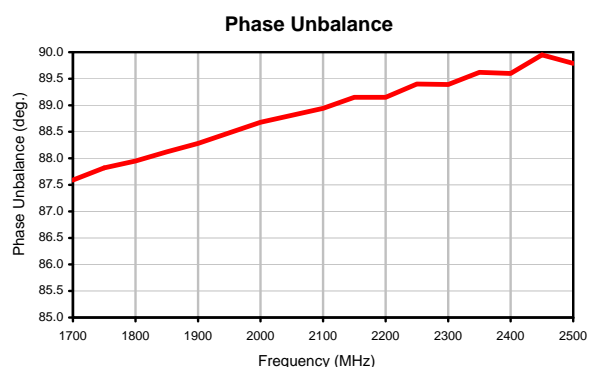

2 Way-90° Power Splitter/Combiner

QBA-18

Typical Performance Curves

REV. X2
QBA-18
100705
Page 1 of 1