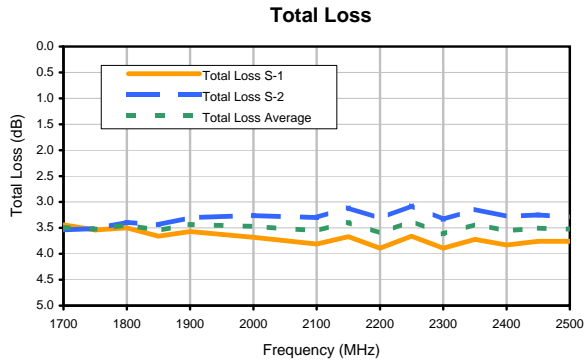

2 Way-90° Power Splitter/Combiner

QBA-18

Typical Performance Curves

REV. X2
QBA-18
100705
Page 1 of 1