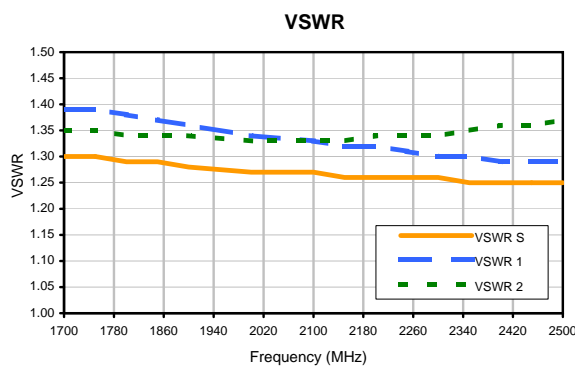

2 Way-90° Power Splitter/Combiner

QBA-18

Typical Performance Curves

REV. X2
QBA-18
100705
Page 1 of 1