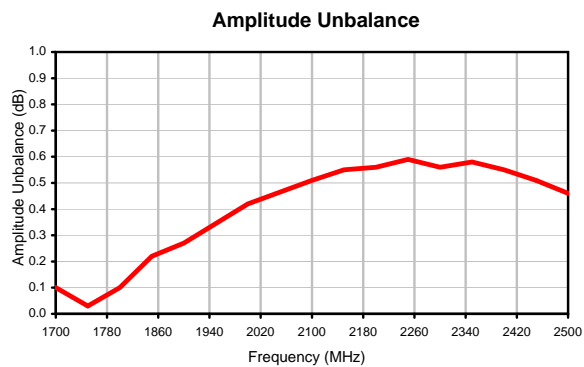

2 Way-90° Power Splitter/Combiner

QBA-18

Typical Performance Curves

REV. X2
QBA-18
100705
Page 1 of 1