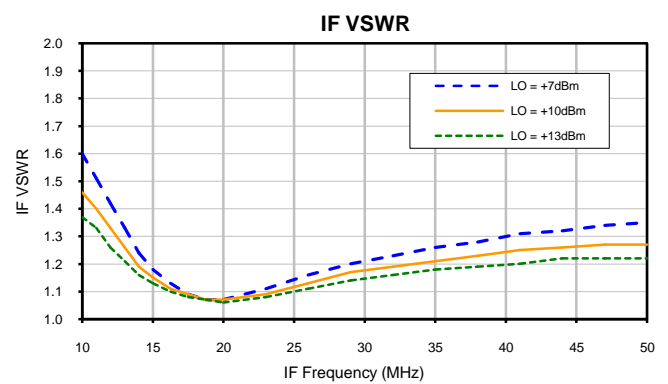

Image Reject Mixer

RCIR-42LH+

Typical Performance Curves

P.O. Box 350166, Brooklyn, New York 11235-0003 (718) 934-4500 • Fax (718) 332-4661 For detailed performance specs & shopping online see Mini-Circuits web site www.minicircuits.com

The Design Engineers Search Engine Provides ACTUAL Data Instantly From MINI-CIRCUITS At: www.minicircuits.com

IF/RF MICROWAVE COMPONENTS

Image Reject Mixer

RCIR-42LH+

Typical Performance Curves

P.O. Box 350166, Brooklyn, New York 11235-0003 (718) 934-4500 • Fax (718) 332-4661 For detailed performance specs & shopping online see Mini-Circuits web site www.minicircuits.com