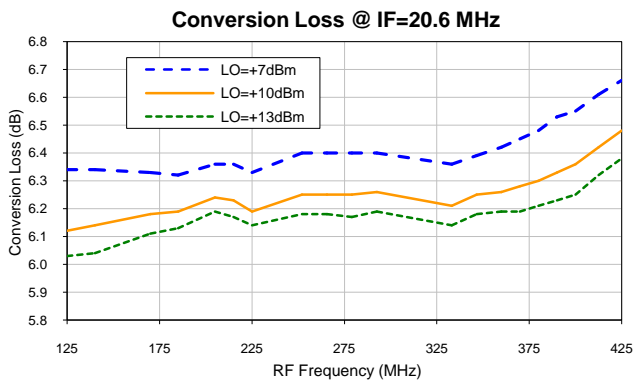

Image Reject Mixer

RCIR-42LH+

Typical Performance Curves

P.O. Box 350166, Brooklyn, New York 11235-0003 (718) 934-4500 • Fax (718) 332-4661 For detailed performance specs & shopping online see Mini-Circuits web site www.minicircuits.com

The Design Engineers Search Engine Provides ACTUAL Data Instantly From MINI-CIRCUITS At: www.minicircuits.com

IF/RF MICROWAVE COMPONENTS

Image Reject Mixer

RCIR-42LH+

Typical Performance Curves

P.O. Box 350166, Brooklyn, New York 11235-0003 (718) 934-4500 • Fax (718) 332-4661 For detailed performance specs & shopping online see Mini-Circuits web site www.minicircuits.com