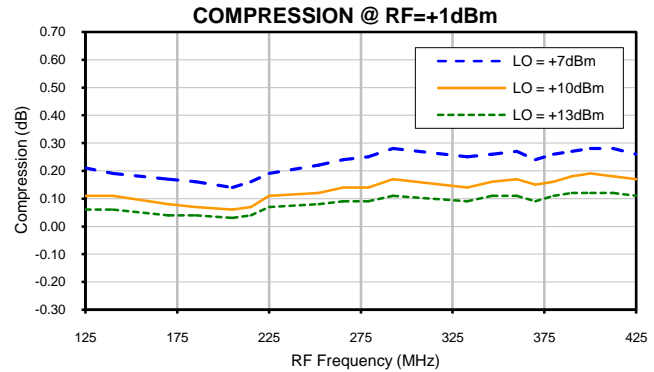

Image Reject Mixer

RCIR-42LH+

Typical Performance Curves

P.O. Box 350166, Brooklyn, New York 11235-0003 (718) 934-4500 • Fax (718) 332-4661 For detailed performance specs & shopping online see Mini-Circuits web site www.minicircuits.com

The Design Engineers Search Engine Provides ACTUAL Data Instantly From MINI-CIRCUITS At: www.minicircuits.com

IF/RF MICROWAVE COMPONENTS

Image Reject Mixer

RCIR-42LH+

Typical Performance Curves

P.O. Box 350166, Brooklyn, New York 11235-0003 (718) 934-4500 • Fax (718) 332-4661 For detailed performance specs & shopping online see Mini-Circuits web site www.minicircuits.com