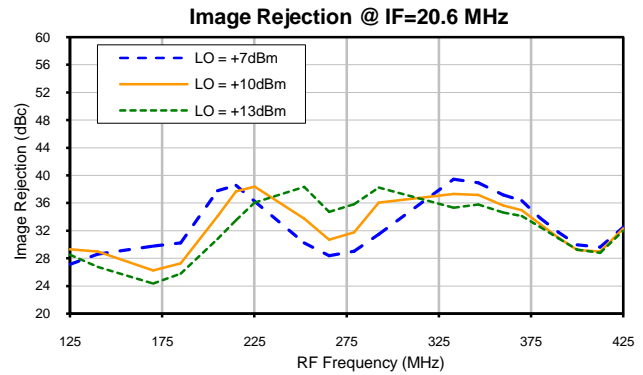

Image Reject Mixer

RCIR-42LH+

Typical Performance Curves

P.O. Box 350166, Brooklyn, New York 11235-0003 (718) 934-4500 • Fax (718) 332-4661 For detailed performance specs & shopping online see Mini-Circuits web site www.minicircuits.com

The Design Engineers Search Engine Provides ACTUAL Data Instantly From MINI-CIRCUITS At: www.minicircuits.com

IF/RF MICROWAVE COMPONENTS

Image Reject Mixer

RCIR-42LH+

Typical Performance Curves

P.O. Box 350166, Brooklyn, New York 11235-0003 (718) 934-4500 • Fax (718) 332-4661 For detailed performance specs & shopping online see Mini-Circuits web site www.minicircuits.com