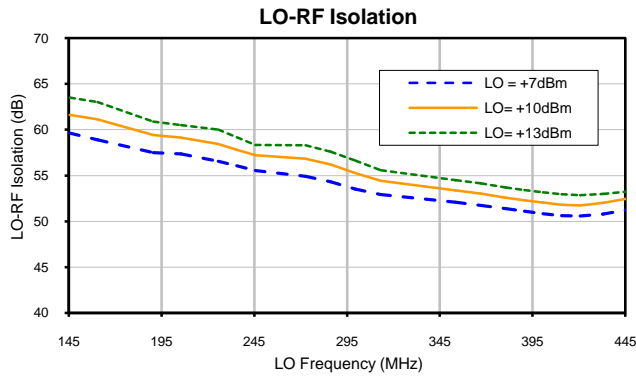

Image Reject Mixer

RCIR-42LH+

Typical Performance Curves

P.O. Box 350166, Brooklyn, New York 11235-0003 (718) 934-4500 • Fax (718) 332-4661 For detailed performance specs & shopping online see Mini-Circuits web site www.minicircuits.com

The Design Engineers Search Engine Provides ACTUAL Data Instantly From MINI-CIRCUITS At: www.minicircuits.com

IF/RF MICROWAVE COMPONENTS

Image Reject Mixer

RCIR-42LH+

Typical Performance Curves

P.O. Box 350166, Brooklyn, New York 11235-0003 (718) 934-4500 • Fax (718) 332-4661 For detailed performance specs & shopping online see Mini-Circuits web site www.minicircuits.com