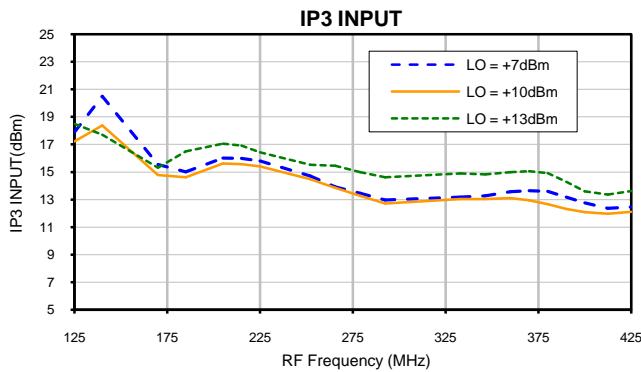

Image Reject Mixer

RCIR-42LH+

Typical Performance Curves

P.O. Box 350166, Brooklyn, New York 11235-0003 (718) 934-4500 • Fax (718) 332-4661 For detailed performance specs & shopping online see Mini-Circuits web site www.minicircuits.com

The Design Engineers Search Engine Provides ACTUAL Data Instantly From MINI-CIRCUITS At: www.minicircuits.com

IF/RF MICROWAVE COMPONENTS

Image Reject Mixer

RCIR-42LH+

Typical Performance Curves

P.O. Box 350166, Brooklyn, New York 11235-0003 (718) 934-4500 • Fax (718) 332-4661 For detailed performance specs & shopping online see Mini-Circuits web site www.minicircuits.com