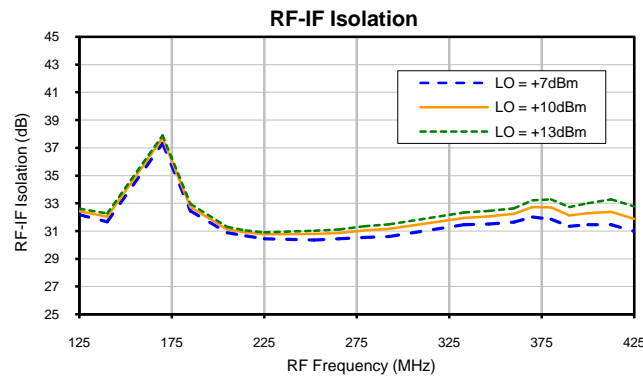

Image Reject Mixer

RCIR-42LH+

Typical Performance Curves

P.O. Box 350166, Brooklyn, New York 11235-0003 (718) 934-4500 • Fax (718) 332-4661 For detailed performance specs & shopping online see Mini-Circuits web site www.minicircuits.com

The Design Engineers Search Engine Provides ACTUAL Data Instantly From MINI-CIRCUITS At: www.minicircuits.com

IF/RF MICROWAVE COMPONENTS

Image Reject Mixer

RCIR-42LH+

Typical Performance Curves

P.O. Box 350166, Brooklyn, New York 11235-0003 (718) 934-4500 • Fax (718) 332-4661 For detailed performance specs & shopping online see Mini-Circuits web site www.minicircuits.com