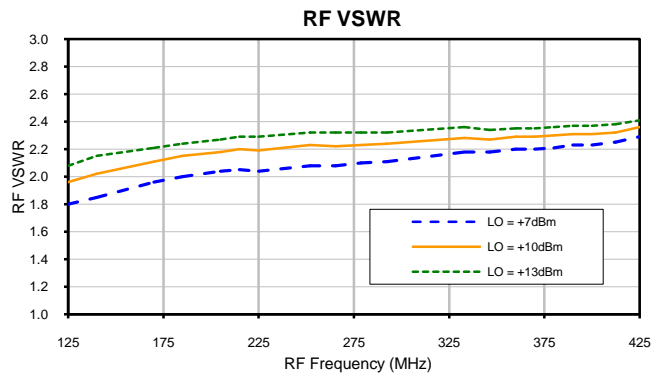

Image Reject Mixer

RCIR-42LH+

Typical Performance Curves

P.O. Box 350166, Brooklyn, New York 11235-0003 (718) 934-4500 • Fax (718) 332-4661 For detailed performance specs & shopping online see Mini-Circuits web site www.minicircuits.com

The Design Engineers Search Engine Provides ACTUAL Data Instantly From MINI-CIRCUITS At: www.minicircuits.com

IF/RF MICROWAVE COMPONENTS

Image Reject Mixer

RCIR-42LH+

Typical Performance Curves

P.O. Box 350166, Brooklyn, New York 11235-0003 (718) 934-4500 • Fax (718) 332-4661 For detailed performance specs & shopping online see Mini-Circuits web site www.minicircuits.com