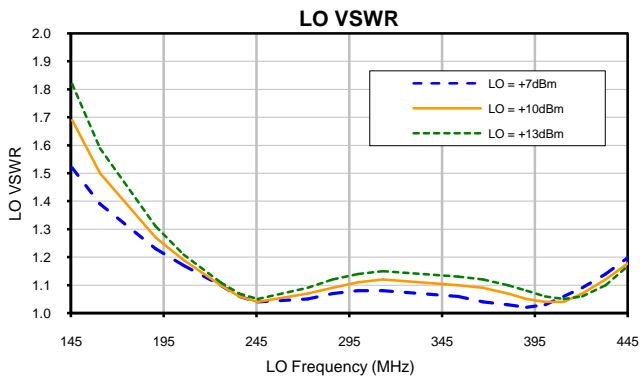

Image Reject Mixer

RCIR-42LH+

Typical Performance Curves

P.O. Box 350166, Brooklyn, New York 11235-0003 (718) 934-4500 • Fax (718) 332-4661 For detailed performance specs & shopping online see Mini-Circuits web site www.minicircuits.com

The Design Engineers Search Engine Provides ACTUAL Data Instantly From MINI-CIRCUITS At: www.minicircuits.com

IF/RF MICROWAVE COMPONENTS

Image Reject Mixer

RCIR-42LH+

Typical Performance Curves

P.O. Box 350166, Brooklyn, New York 11235-0003 (718) 934-4500 • Fax (718) 332-4661 For detailed performance specs & shopping online see Mini-Circuits web site www.minicircuits.com