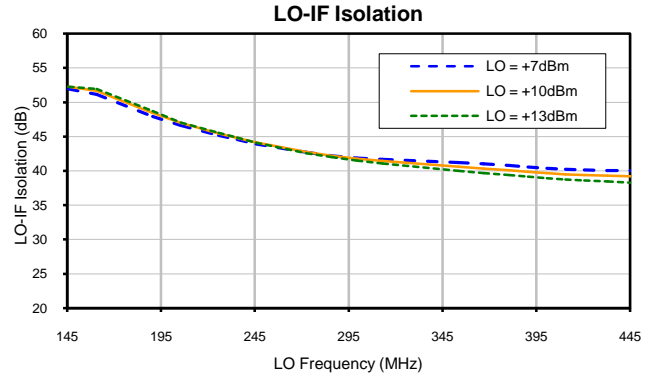

Image Reject Mixer

RCIR-42LH+

Typical Performance Curves

P.O. Box 350166, Brooklyn, New York 11235-0003 (718) 934-4500 • Fax (718) 332-4661 For detailed performance specs & shopping online see Mini-Circuits web site www.minicircuits.com

The Design Engineers Search Engine Provides ACTUAL Data Instantly From MINI-CIRCUITS At: www.minicircuits.com

IF/RF MICROWAVE COMPONENTS

Image Reject Mixer

RCIR-42LH+

Typical Performance Curves

P.O. Box 350166, Brooklyn, New York 11235-0003 (718) 934-4500 • Fax (718) 332-4661 For detailed performance specs & shopping online see Mini-Circuits web site www.minicircuits.com