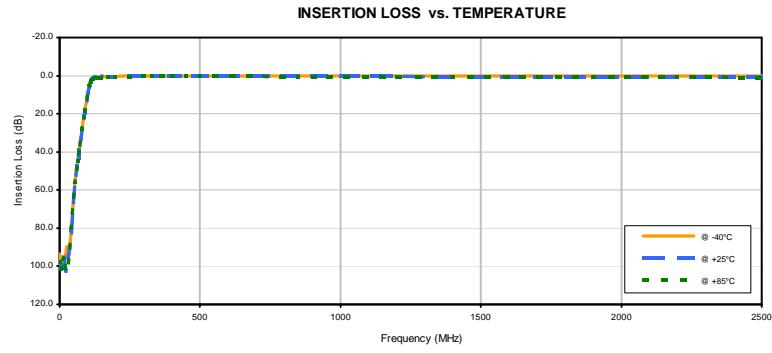

High Pass Filter

RHP-110+

Typical Performance Data

RF/MICROWAVE COMPONENTS • ISO 9001 ISO 14001 AS 9100 CERTIFIED RoHS compliant
P.O. Box 350166, Brooklyn, New York 11235-0033 (716) 934-4500 Fax (716) 282-4681