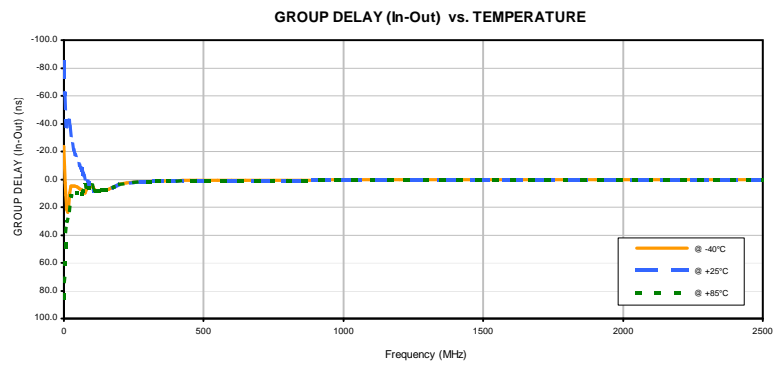

High Pass Filter

RHP-110+

Typical Performance Data

RF/MICROWAVE COMPONENTS • ISO 9001 ISO 14001 AS 9100 CERTIFIED RoHS compliant
P.O. Box 350166, Brooklyn, New York 11235-0033 (716) 934-4500 Fax (716) 282-4681