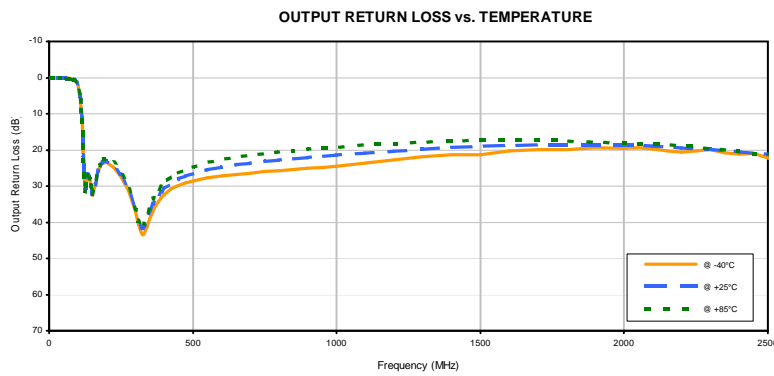

The Design Engineers Search Engine finds the model you need, instantly • For detailed performance specs & shopping online see

RHP-110+
REV:OR
090623

High Pass Filter

RHP-110+

Typical Performance Data

IF/RF MICROWAVE COMPONENTS • ISO 9001 ISO 14001 AS9100 CERTIFIED • RoHS compliant
P.O. Box 353166, Brooklyn, New York 11235-0035 (718) 934-4500 Fax (718) 332-4661