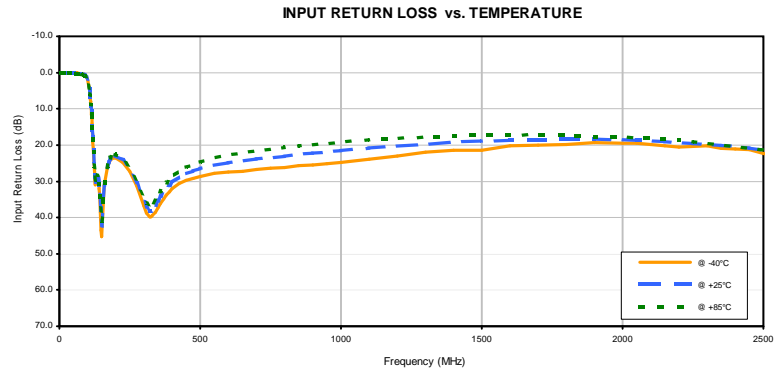

The Design Engineers Search Engine finds the model you need, instantly • For detailed performance specs & shopping online see

RHP-110+
REV:OR
090623

High Pass Filter

RHP-110+

Typical Performance Data

IF/RF MICROWAVE COMPONENTS • ISO 9001 ISO 14001 AS9100 CERTIFIED • RoHS compliant
P.O. Box 353166, Brooklyn, New York 11235-0035 (718) 934-4500 Fax (718) 332-4661