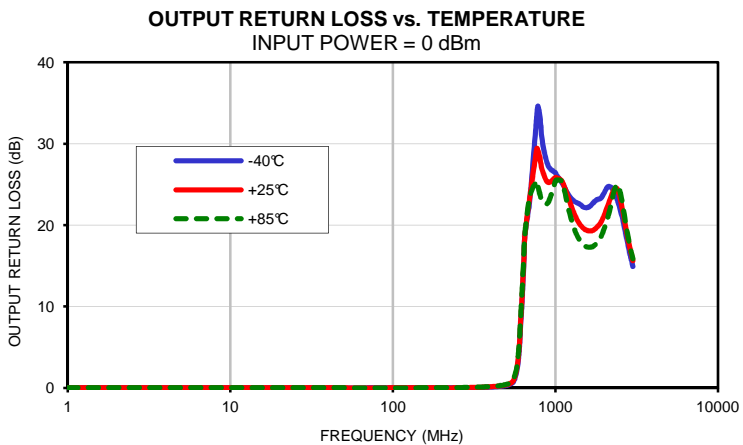

Typical Performance Curves

High Pass Filter

RHP-700+

Typical Performance Curves