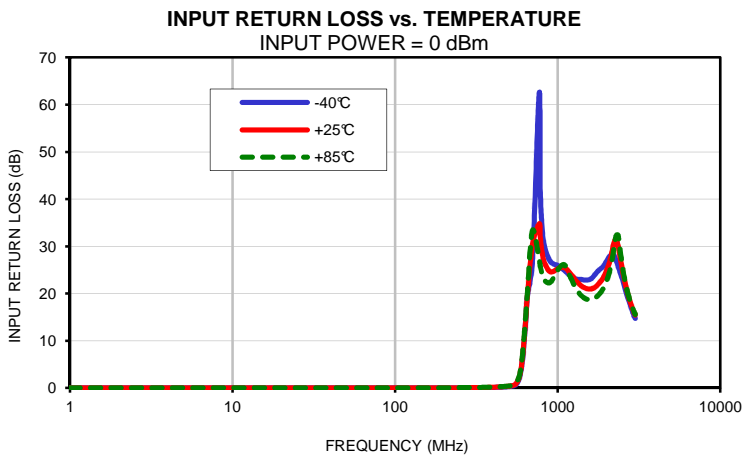

Typical Performance Curves

High Pass Filter

RHP-700+

Typical Performance Curves