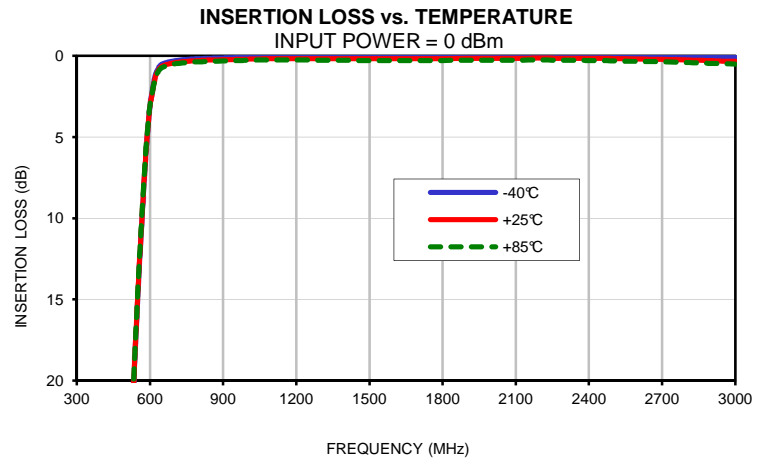

Typical Performance Curves

High Pass Filter

RHP-700+

Typical Performance Curves