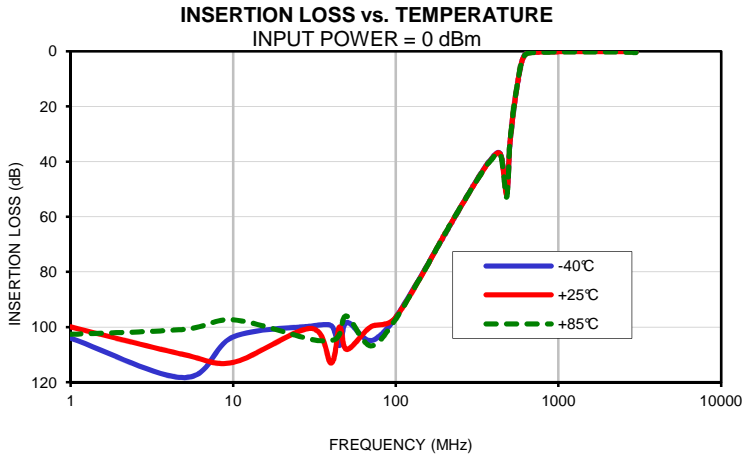

Typical Performance Curves

High Pass Filter

RHP-700+

Typical Performance Curves