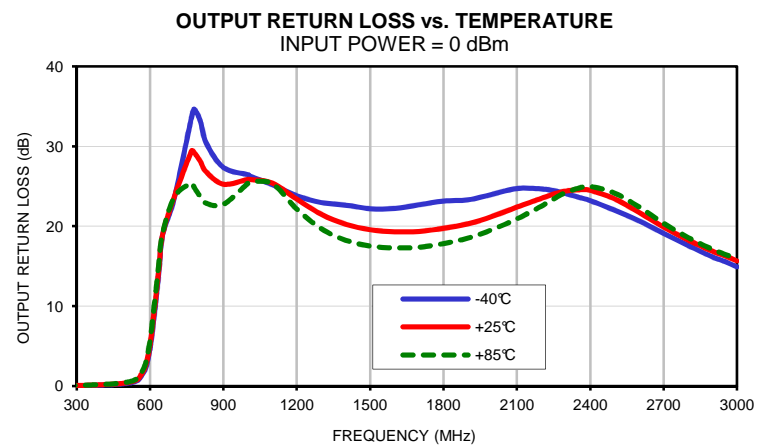

Typical Performance Curves

High Pass Filter

RHP-700+

Typical Performance Curves