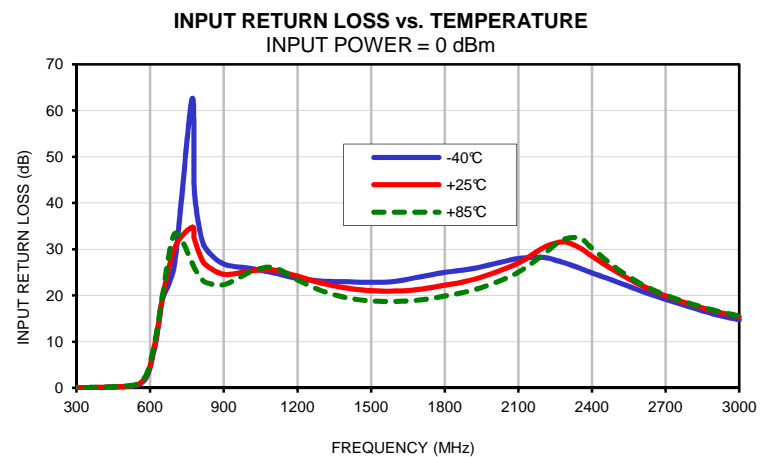

Typical Performance Curves

High Pass Filter

RHP-700+

Typical Performance Curves