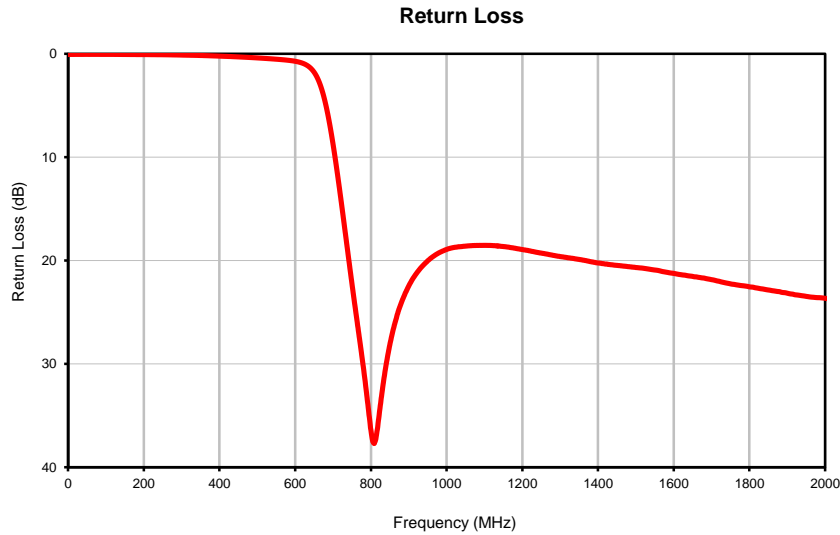

Surface Mount High Pass Filter

RHP-EDU2189

Typical Performance Curves

P.O. Box 350166, Brooklyn, New York 11235-0003 (718) 934-4500 • Fax (718) 332-4661 For detailed performance specs & shopping online see Mini-Circuits web site
The Design Engineers Search Engine Provides ACTUAL Data Instantly From MINI-CIRCUITS At: www.minicircuits.com