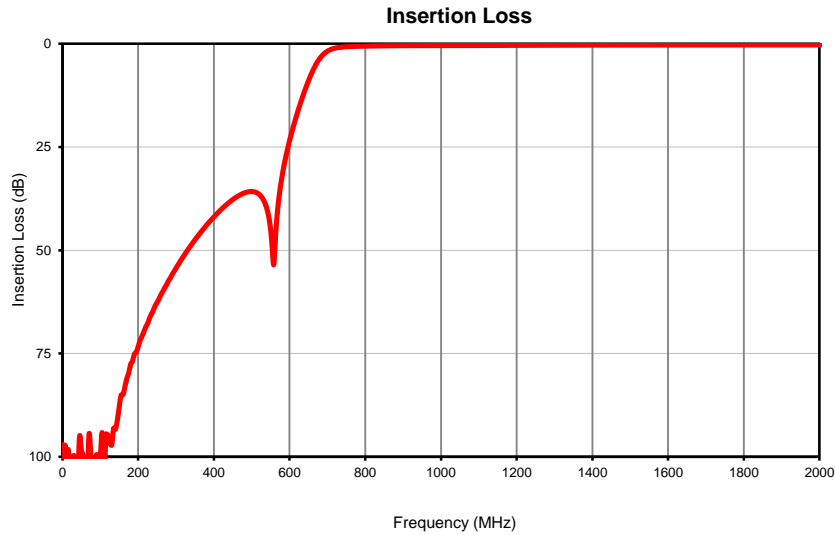

Surface Mount High Pass Filter

RHP-EDU2189

Typical Performance Curves

P.O. Box 350166, Brooklyn, New York 11235-0003 (718) 934-4500 • Fax (718) 332-4661 For detailed performance specs & shopping online see Mini-Circuits web site
The Design Engineers Search Engine Provides ACTUAL Data Instantly From MINI-CIRCUITS At: www.minicircuits.com

IF/RF MICROWAVE COMPONENTS

REV. X1
RHP-EDU2189
URJ
151217
Page 1 of 1