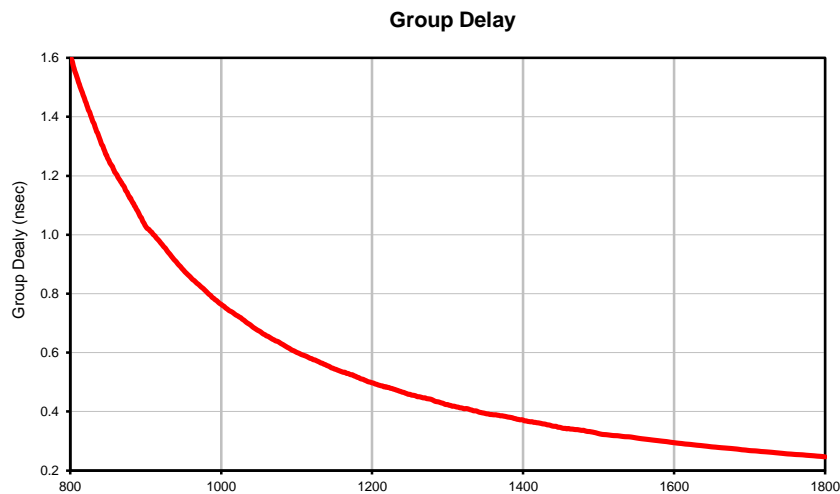

Surface Mount High Pass Filter

RHP-EDU2189

Typical Performance Curves

P.O. Box 350166, Brooklyn, New York 11235-0003 (718) 934-4500 • Fax (718) 332-4661 For detailed performance specs & shopping online see Mini-Circuits web site
The Design Engineers Search Engine Provides ACTUAL Data Instantly From MINI-CIRCUITS At: www.minicircuits.com