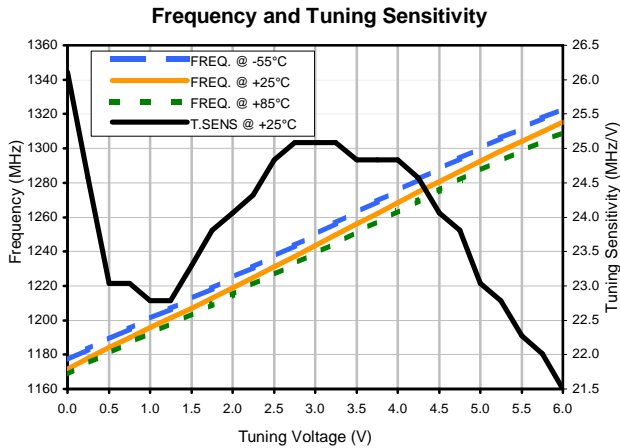

Voltage Controlled Oscillator

ROS-1215-119+

Typical Performance Data

REV. X1
 ROS-1215-119+
 061120
 Page 1 of 1