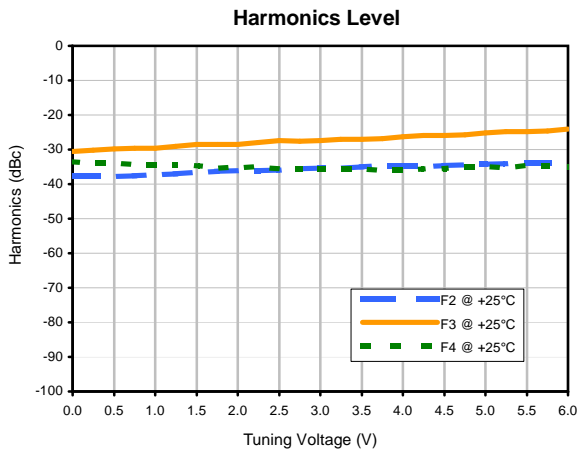

Voltage Controlled Oscillator

ROS-1215-119+

Typical Performance Data

REV. X1
 ROS-1215-119+
 061120
 Page 1 of 1