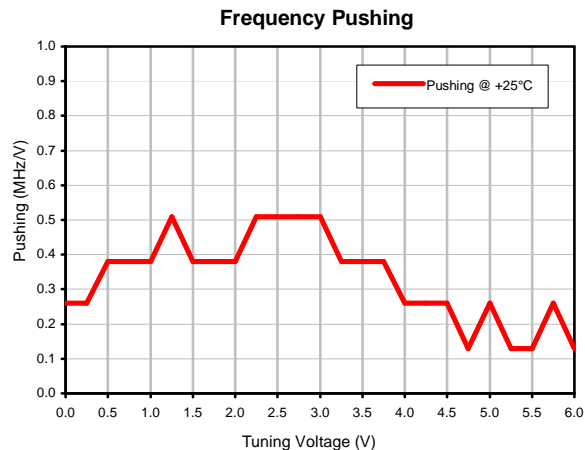

Voltage Controlled Oscillator

ROS-1215-119+

Typical Performance Data

REV. X1
 ROS-1215-119+
 061120
 Page 1 of 1