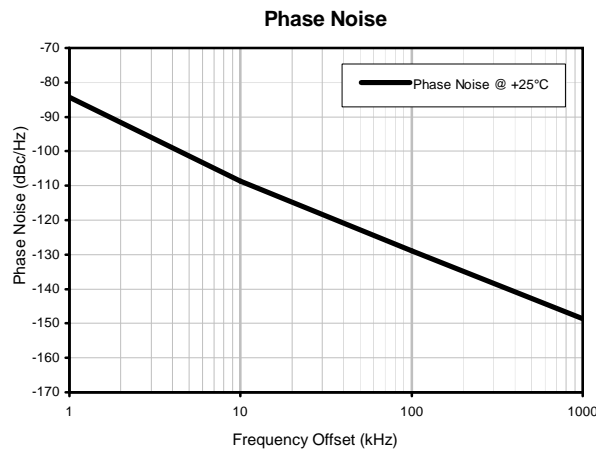

Voltage Controlled Oscillator

ROS-1215-119+

Typical Performance Data

REV. X1
 ROS-1215-119+
 061120
 Page 1 of 1