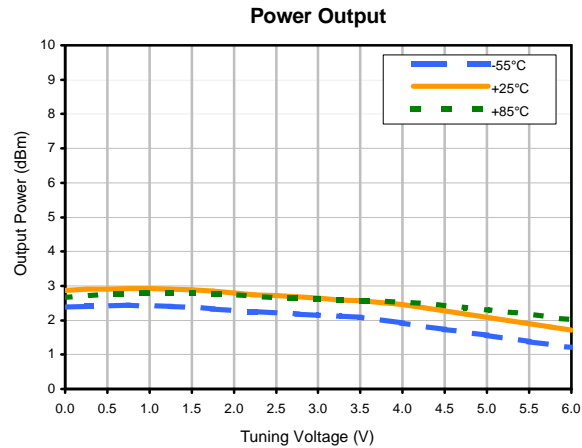

Voltage Controlled Oscillator

ROS-1215-119+

Typical Performance Data

REV. X1
 ROS-1215-119+
 061120
 Page 1 of 1