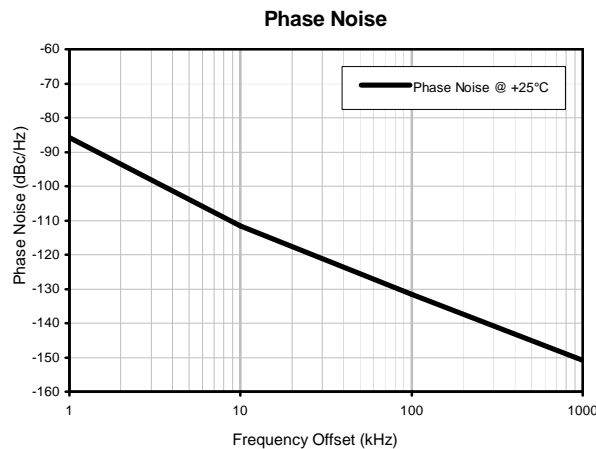

Voltage Controlled Oscillator

ROS-1340-119+

Typical Performance Data

REV. X1
 ROS-1340-119+
 060910
 Page 1 of 1