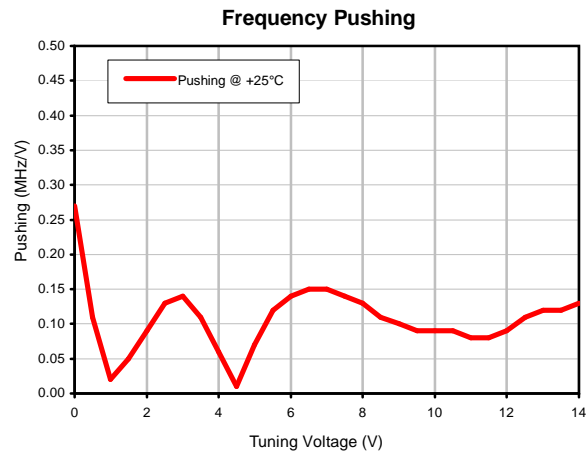

Voltage Controlled Oscillator

ROS-1340-119+

Typical Performance Data

REV. X1
 ROS-1340-119+
 060910
 Page 1 of 1