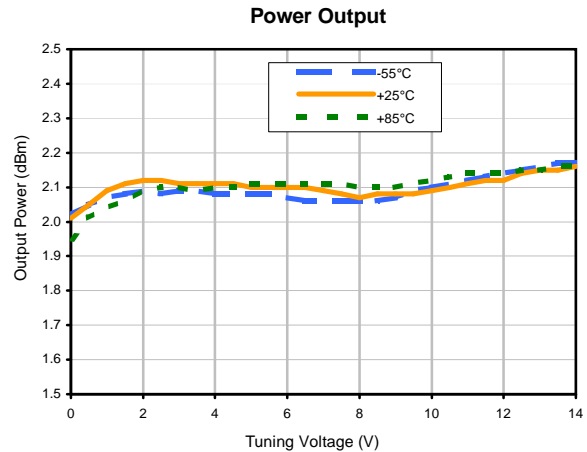

Voltage Controlled Oscillator

ROS-1340-119+

Typical Performance Data

REV. X1
 ROS-1340-119+
 060910
 Page 1 of 1