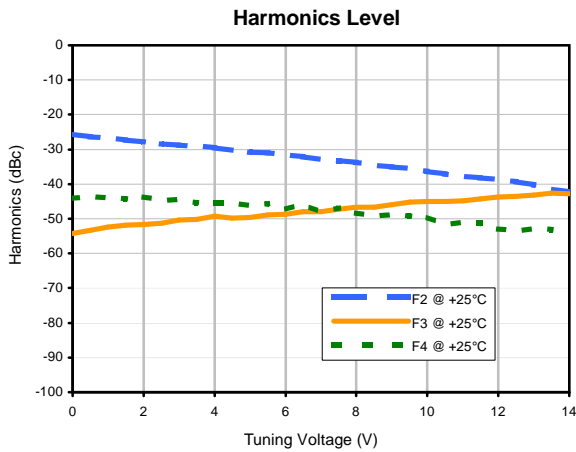

Voltage Controlled Oscillator

ROS-1340-119+

Typical Performance Data

REV. X1
 ROS-1340-119+
 060910
 Page 1 of 1