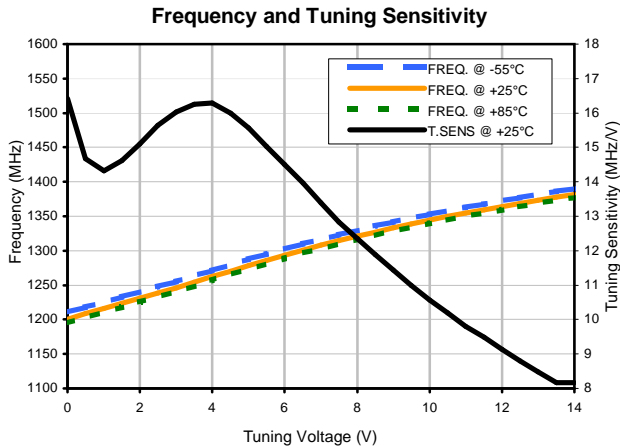

Voltage Controlled Oscillator

ROS-1340-119+

Typical Performance Data

REV. X1
 ROS-1340-119+
 060910
 Page 1 of 1