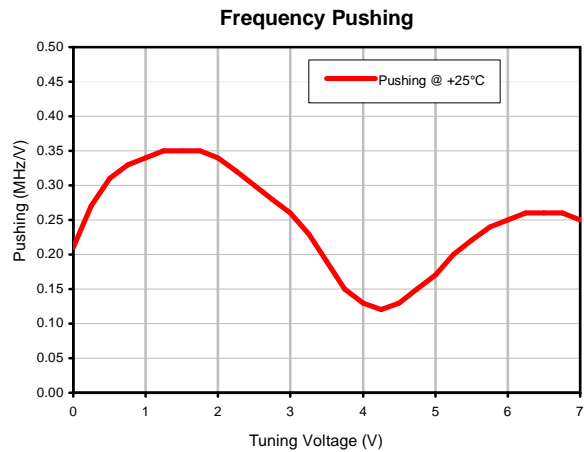

Voltage Controlled Oscillator

ROS-570+

Typical Performance Data

REV. X1
ROS-570+
060830
Page 1 of 1