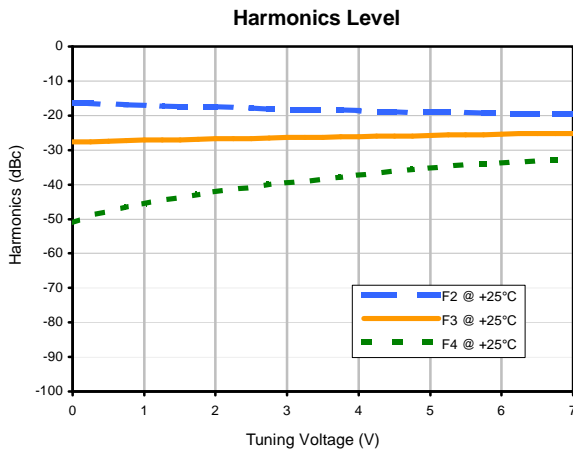

Voltage Controlled Oscillator

ROS-570+

Typical Performance Data

REV. X1
ROS-570+
060830
Page 1 of 1