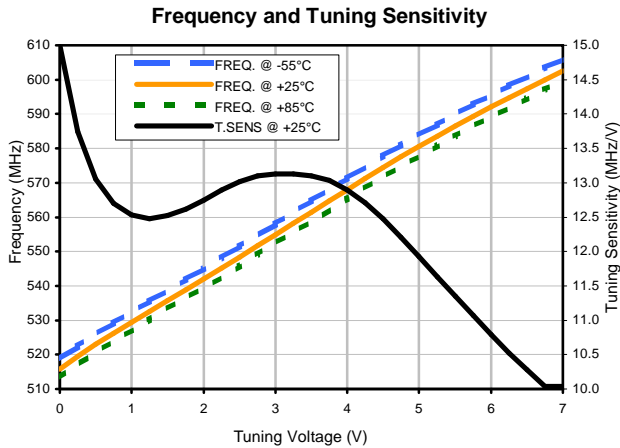

Voltage Controlled Oscillator

ROS-570+

Typical Performance Data

REV. X1
ROS-570+
060830
Page 1 of 1