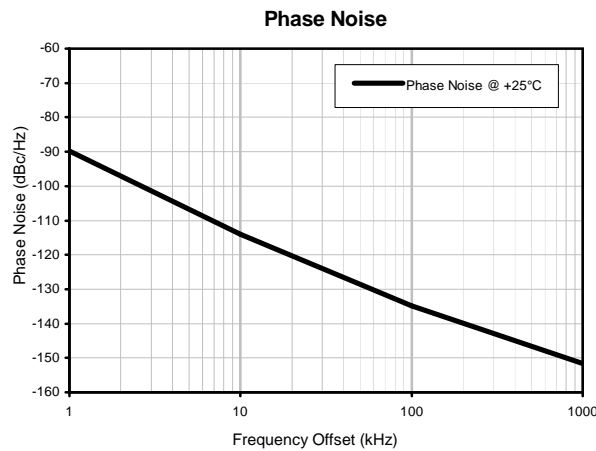

Voltage Controlled Oscillator

ROS-570+

Typical Performance Data

REV. X1
ROS-570+
060830
Page 1 of 1