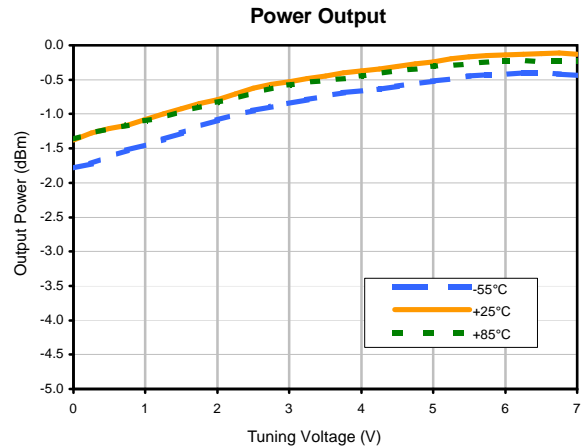

Voltage Controlled Oscillator

ROS-570+

Typical Performance Data

REV. X1
ROS-570+
060830
Page 1 of 1