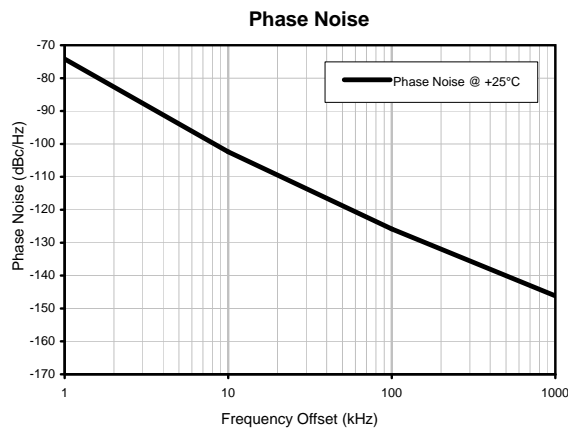

Voltage Controlled Oscillator

ROS-800-1019+

Typical Performance Data

REV. X1
 ROS-800-1019+
 100609
 Page 1 of 1