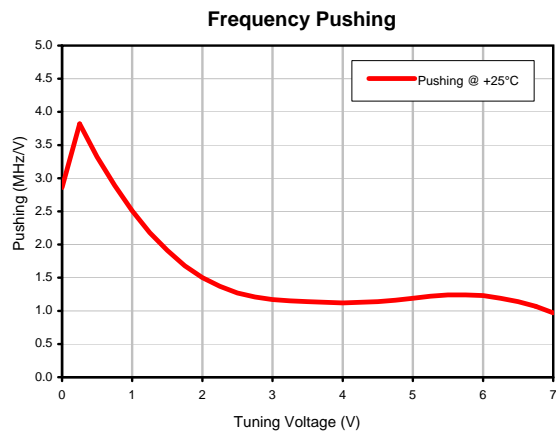

Voltage Controlled Oscillator

ROS-800-1019+

Typical Performance Data

REV. X1
 ROS-800-1019+
 100609
 Page 1 of 1