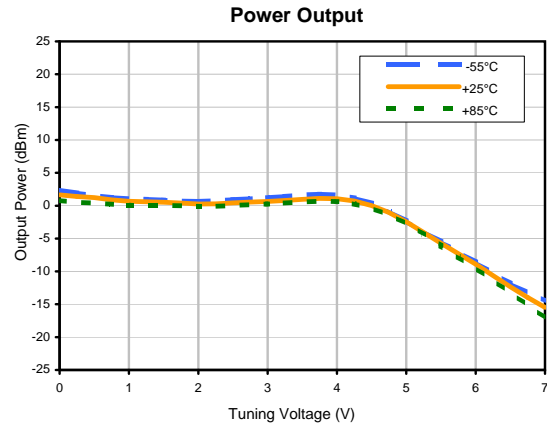

Voltage Controlled Oscillator

ROS-800-1019+

Typical Performance Data

REV. X1
 ROS-800-1019+
 100609
 Page 1 of 1