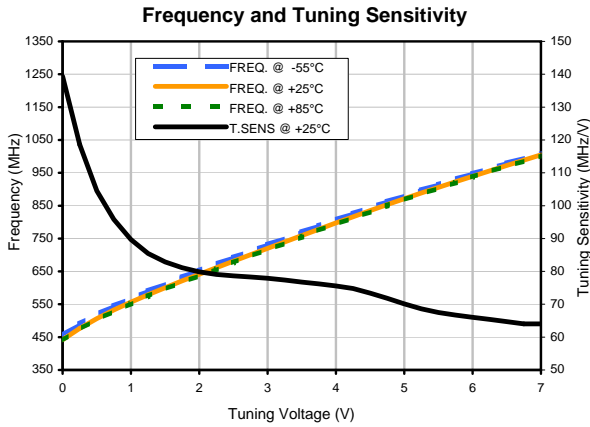

Voltage Controlled Oscillator

ROS-800-1019+

Typical Performance Data

REV. X1
 ROS-800-1019+
 100609
 Page 1 of 1