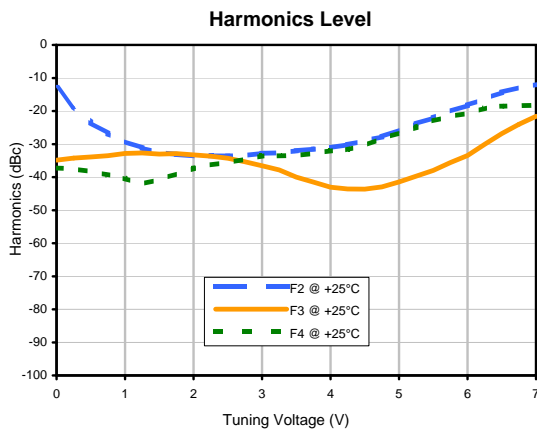

Voltage Controlled Oscillator

ROS-800-1019+

Typical Performance Data

REV. X1
 ROS-800-1019+
 100609
 Page 1 of 1