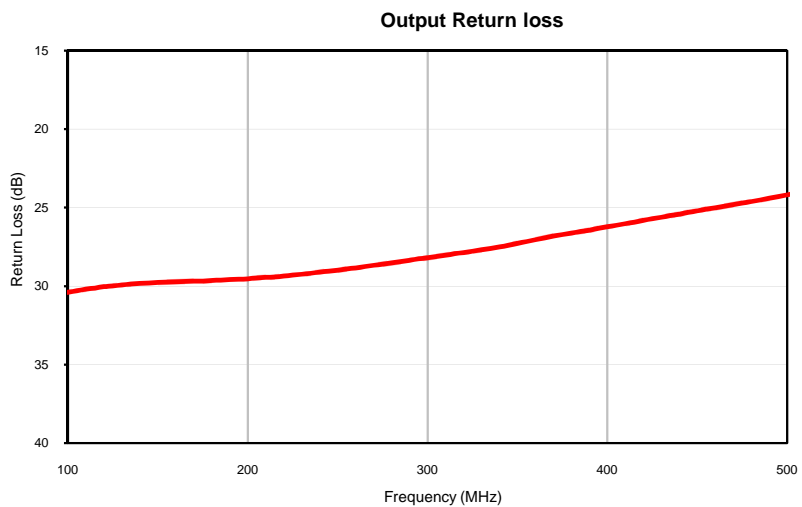

DC Passing Fixed Attenuator

SAT-EDU1966

Typical Performance Curves

P.O. Box 350166, Brooklyn, New York 11235-0003 (718) 934-4500 • Fax (718) 332-4661 For detailed performance specs & shopping online see Mini-Circuits web site
The Design Engineers Search Engine Provides ACTUAL Data Instantly From MINI-CIRCUITS At: www.minicircuits.com

IF/RF MICROWAVE COMPONENTS

REV. X1
SAT-EDU1966
URJ
151223
Page 1 of 1