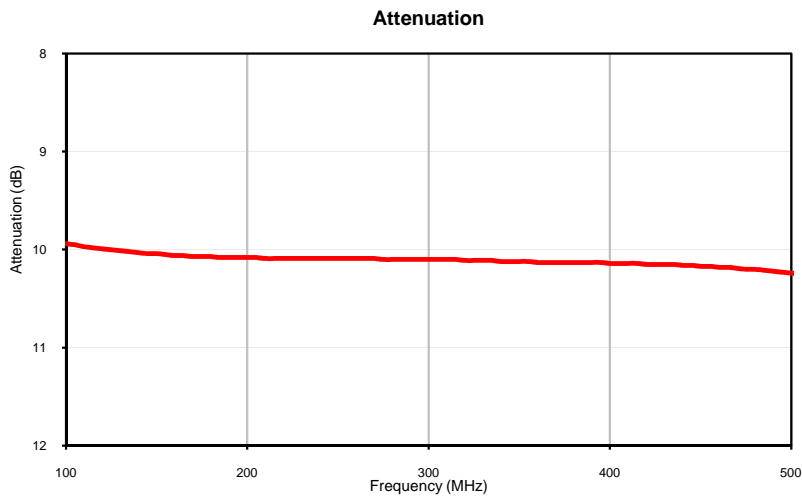

# DC Passing Fixed Attenuator

SAT-EDU1966

## Typical Performance Curves

P.O. Box 350166, Brooklyn, New York 11235-0003 (718) 934-4500 • Fax (718) 332-4661 For detailed performance specs & shopping online see Mini-Circuits web site  
The Design Engineers Search Engine Provides ACTUAL Data Instantly From MINI-CIRCUITS At: [www.minicircuits.com](http://www.minicircuits.com)