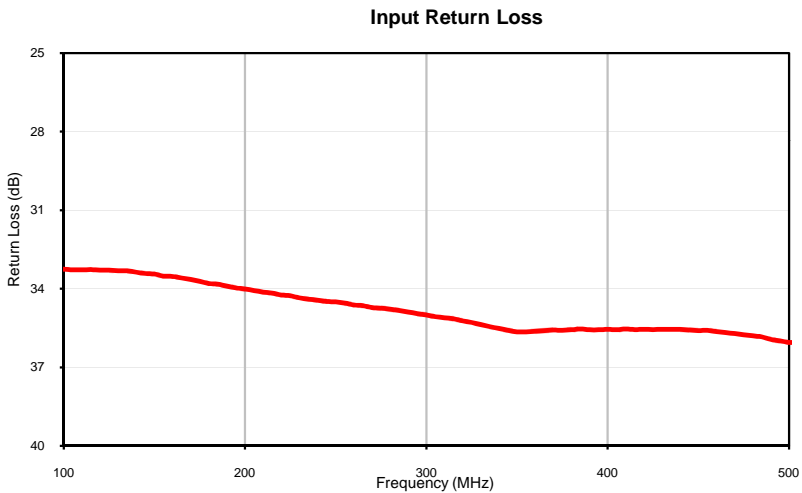

DC Passing Fixed Attenuator

SAT-EDU1966

Typical Performance Curves

P.O. Box 350166, Brooklyn, New York 11235-0003 (718) 934-4500 • Fax (718) 332-4661 For detailed performance specs & shopping online see Mini-Circuits web site
The Design Engineers Search Engine Provides ACTUAL Data Instantly From MINI-CIRCUITS At: www.minicircuits.com

IF/RF MICROWAVE COMPONENTS

REV. X1
SAT-EDU1966
URJ
151223
Page 1 of 1