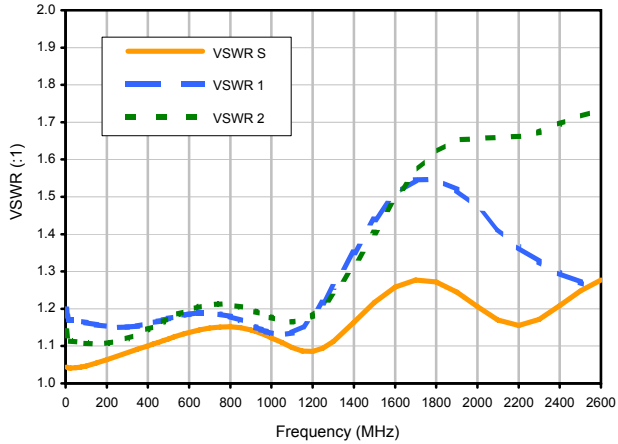

2 Way-0° Power Splitter/Combiner SBTC-2-107550X+

Typical Performance Curves

Total Loss

Total Loss S-1 vs. TEMPERATURE

Amplitude Unbalance vs. TEMPERATURE

Phase Unbalance vs. TEMPERATURE

Isolation 1-2 vs. TEMPERATURE

2 Way-0° Power Splitter/Combiner SBTC-2-107550X+

Typical Performance Curves

VSWR

VSWR SUM vs. TEMPERATURE

VSWR OUT1 vs. TEMPERATURE