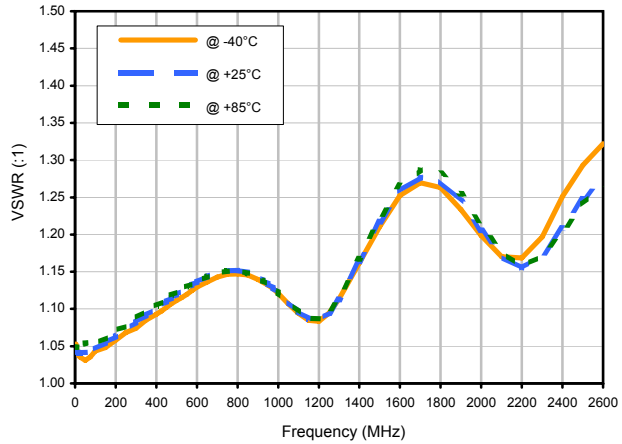

2 Way-0° Power Splitter/Combiner SBTC-2-107550X+

Typical Performance Curves

Total Loss

Total Loss S-1 vs. TEMPERATURE

Amplitude Unbalance vs. TEMPERATURE

Phase Unbalance vs. TEMPERATURE

Isolation 1-2 vs. TEMPERATURE

2 Way-0° Power Splitter/Combiner SBTC-2-107550X+

Typical Performance Curves

VSWR

VSWR SUM vs. TEMPERATURE

VSWR OUT1 vs. TEMPERATURE