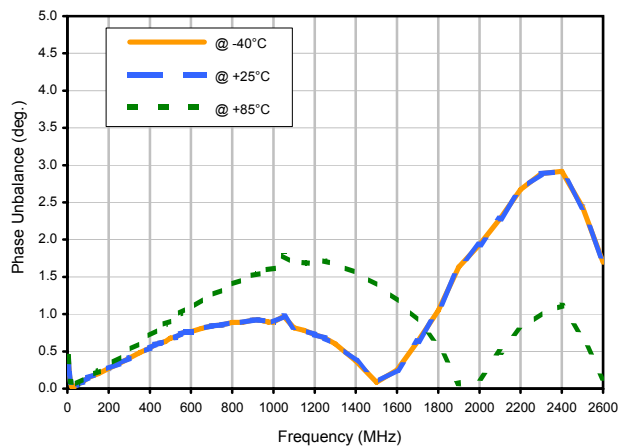

2 Way-0° Power Splitter/Combiner SBTC-2-107550X+

Typical Performance Curves

Total Loss

Total Loss S-1 vs. TEMPERATURE

Amplitude Unbalance vs. TEMPERATURE

Phase Unbalance vs. TEMPERATURE

Isolation 1-2 vs. TEMPERATURE

2 Way-0° Power Splitter/Combiner SBTC-2-107550X+

Typical Performance Curves

VSWR

VSWR SUM vs. TEMPERATURE

VSWR OUT1 vs. TEMPERATURE