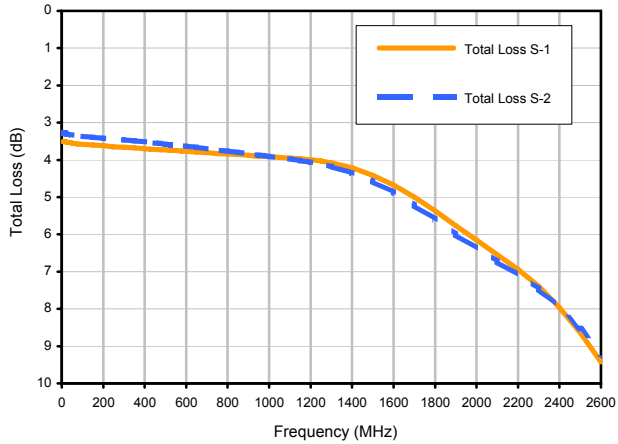

2 Way-0° Power Splitter/Combiner SBTC-2-107550X+

Typical Performance Curves

Total Loss

Total Loss S-1 vs. TEMPERATURE

Amplitude Unbalance vs. TEMPERATURE

Phase Unbalance vs. TEMPERATURE

Isolation 1-2 vs. TEMPERATURE

2 Way-0° Power Splitter/Combiner SBTC-2-107550X+

Typical Performance Curves

VSWR

VSWR SUM vs. TEMPERATURE

VSWR OUT1 vs. TEMPERATURE