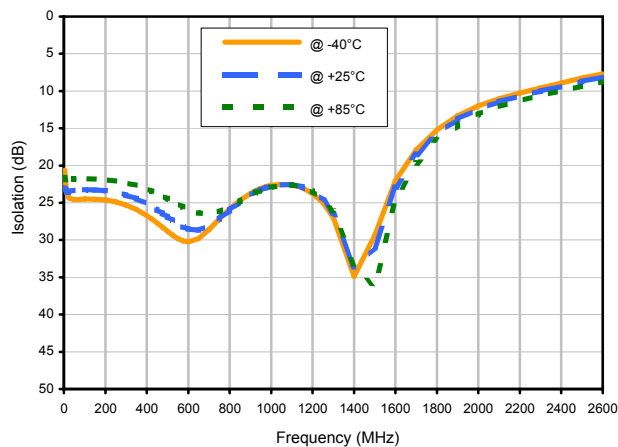

2 Way-0° Power Splitter/Combiner SBTC-2-107550X+

Typical Performance Curves

Total Loss

Total Loss S-1 vs. TEMPERATURE

Amplitude Unbalance vs. TEMPERATURE

Phase Unbalance vs. TEMPERATURE

Isolation 1-2 vs. TEMPERATURE

2 Way-0° Power Splitter/Combiner SBTC-2-107550X+

Typical Performance Curves

VSWR

VSWR SUM vs. TEMPERATURE

VSWR OUT1 vs. TEMPERATURE