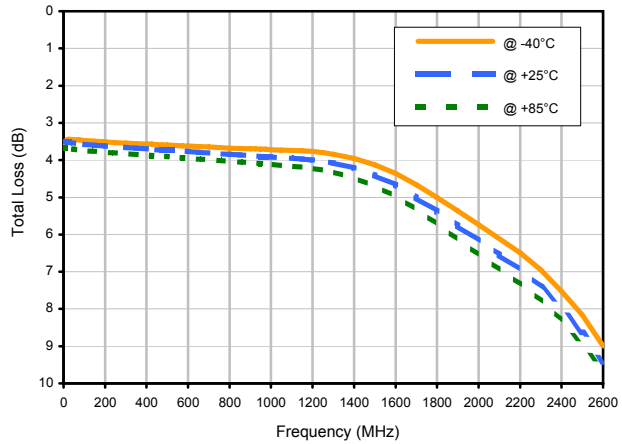

2 Way-0° Power Splitter/Combiner SBTC-2-107550X+

Typical Performance Curves

Total Loss

Total Loss S-1 vs. TEMPERATURE

Amplitude Unbalance vs. TEMPERATURE

Phase Unbalance vs. TEMPERATURE

Isolation 1-2 vs. TEMPERATURE

2 Way-0° Power Splitter/Combiner SBTC-2-107550X+

Typical Performance Curves

VSWR

VSWR SUM vs. TEMPERATURE

VSWR OUT1 vs. TEMPERATURE