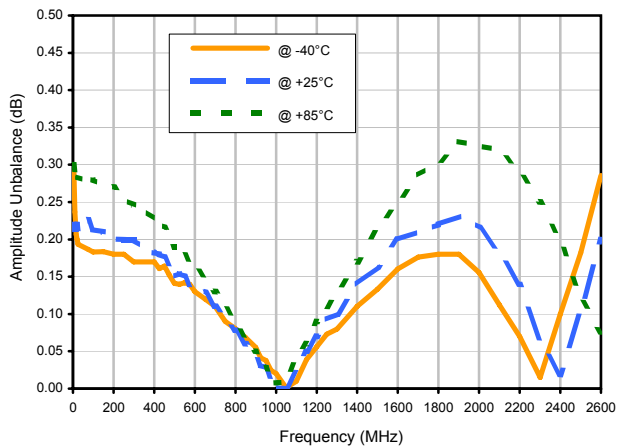

2 Way-0° Power Splitter/Combiner SBTC-2-107550X+

Typical Performance Curves

Total Loss

Total Loss S-1 vs. TEMPERATURE

Amplitude Unbalance vs. TEMPERATURE

Phase Unbalance vs. TEMPERATURE

Isolation 1-2 vs. TEMPERATURE

2 Way-0° Power Splitter/Combiner SBTC-2-107550X+

Typical Performance Curves

VSWR

VSWR SUM vs. TEMPERATURE

VSWR OUT1 vs. TEMPERATURE