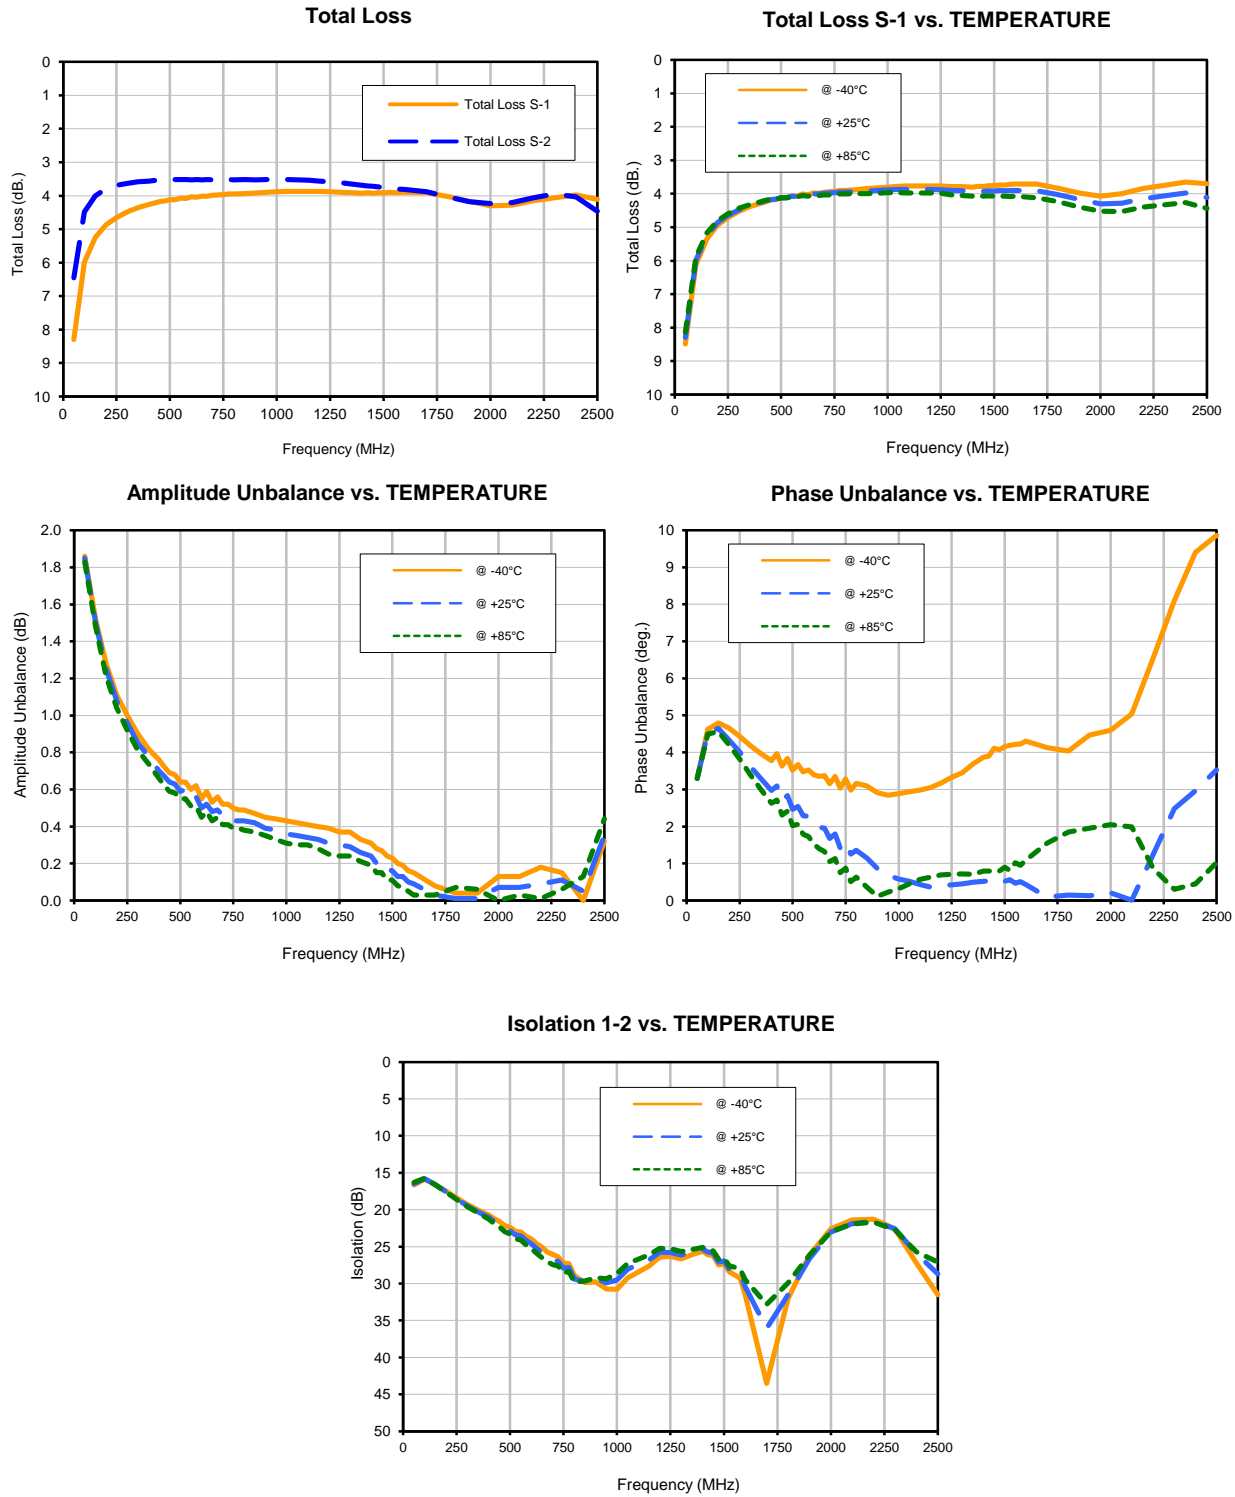

2 Way-0° Power Splitter/Combiner

SBTC-2-15-75L+

Typical Performance Curves

2 Way-0° Power Splitter/Combiner

SBTC-2-15-75L+

Typical Performance Curves