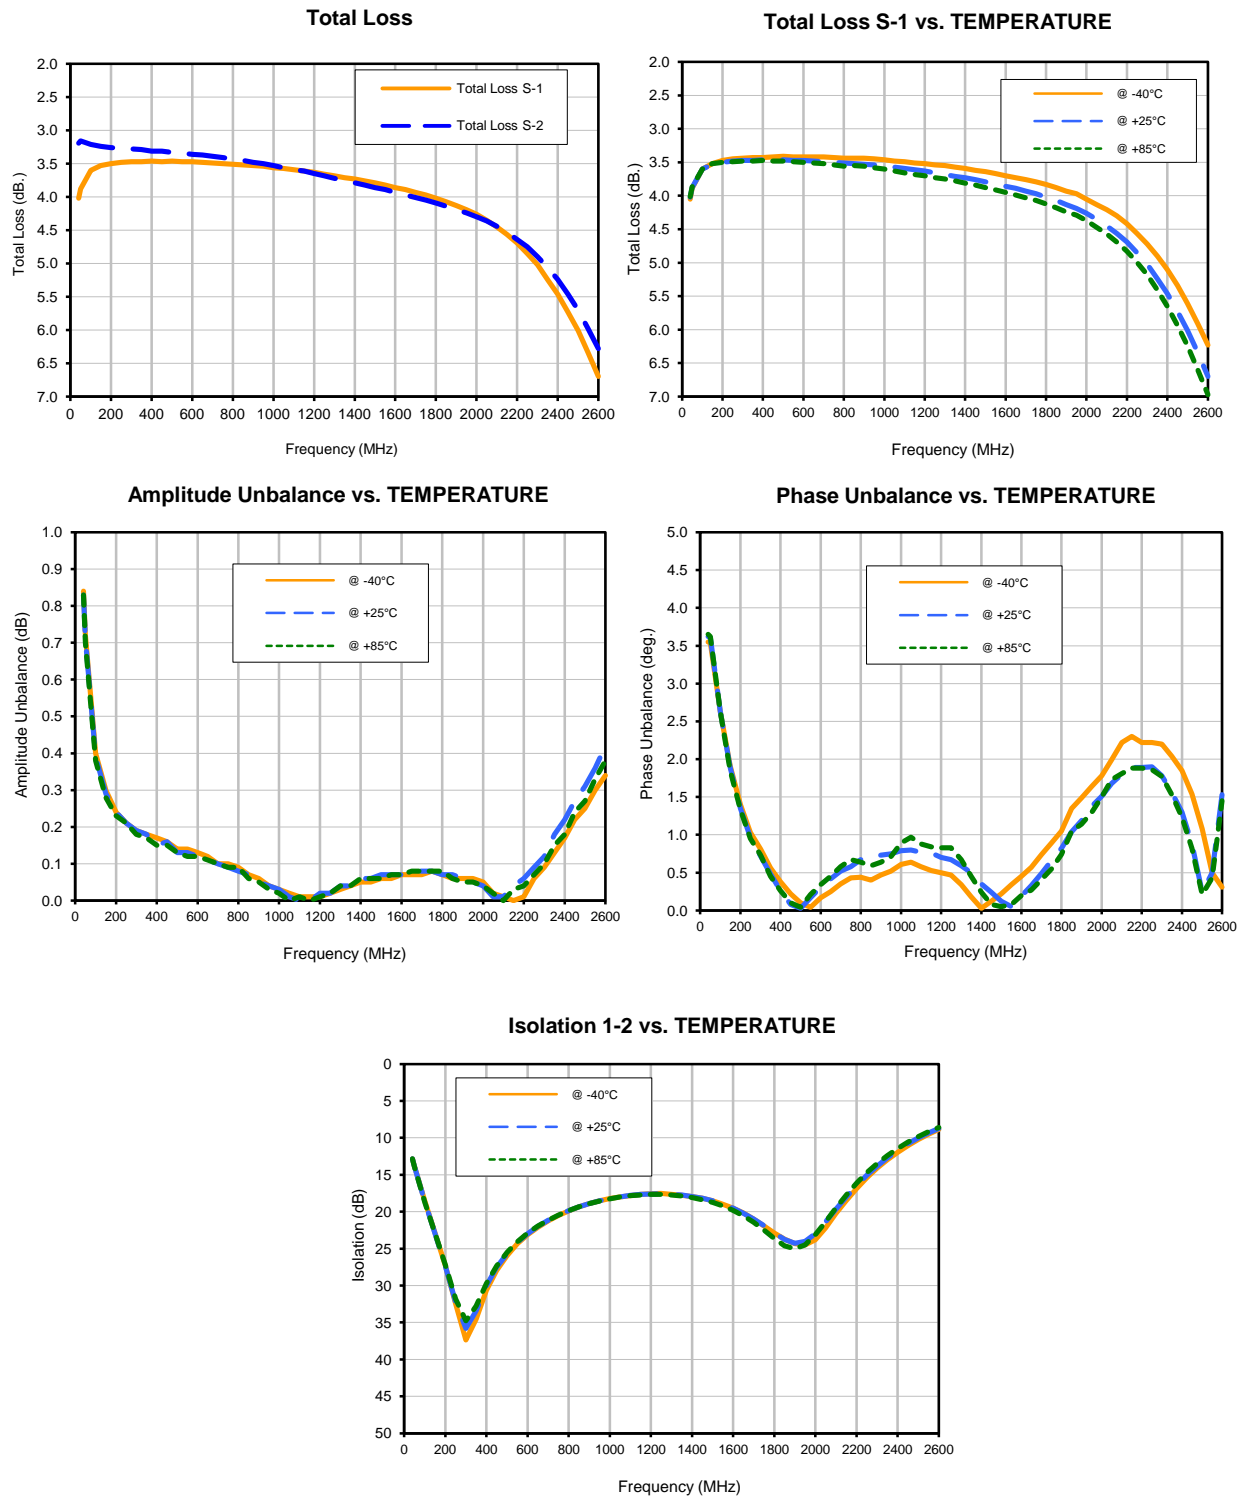

2 Way-0° Power Splitter/Combiner

SBTC-2-20X+

Typical Performance Curves

P.O. Box 350166, Brooklyn, New York 11235-0003 (718) 934-4500 • Fax (718) 332-4661 For detailed performance specs & shopping online see Mini-Circuits web site

The Design Engineers Search Engine Provides ACTUAL Data Instantly From MINI-CIRCUITS At: www.minicircuits.com

IF/RF MICROWAVE COMPONENTS

REV. OR
SBTC-2-20X+
1/21/2013
Page 1 of 2

2 Way-0° Power Splitter/Combiner

SBTC-2-20X+

Typical Performance Curves