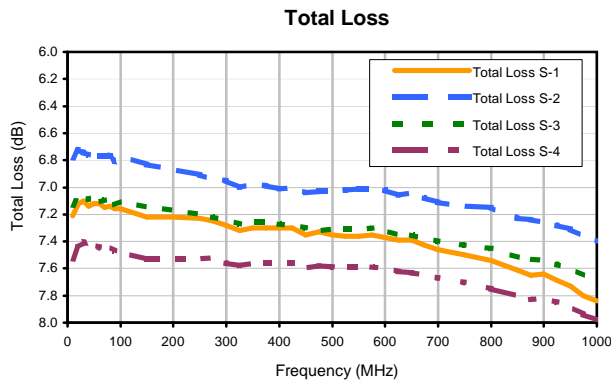

# 4 Way-0° Power Splitter/Combiner

## Typical Performance Curves

REV. X2  
SCA-4-10-75+  
100627  
Page 1 of 1

The Design Engineers Search Engine finds the model you need, Instantly • For detailed performance specs & shopping online see [minicircuits.com](http://minicircuits.com)