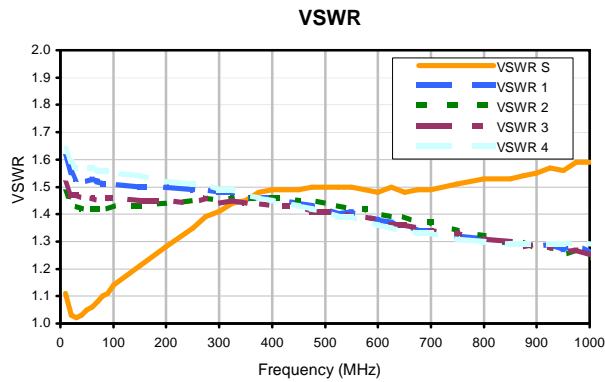

# 4 Way-0° Power Splitter/Combiner

## Typical Performance Curves

REV. X2  
SCA-4-10-75+  
100627  
Page 1 of 1

The Design Engineers Search Engine finds the model you need, Instantly • For detailed performance specs & shopping online see [minicircuits.com](http://minicircuits.com)