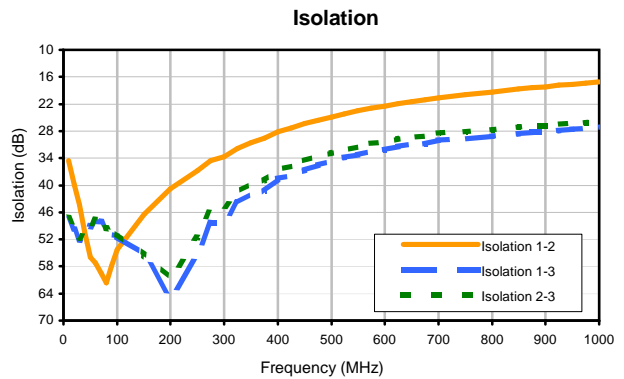

# 4 Way-0° Power Splitter/Combiner

## Typical Performance Curves

REV. X2  
SCA-4-10-75+  
100627  
Page 1 of 1

The Design Engineers Search Engine finds the model you need, Instantly • For detailed performance specs & shopping online see [minicircuits.com](http://minicircuits.com)