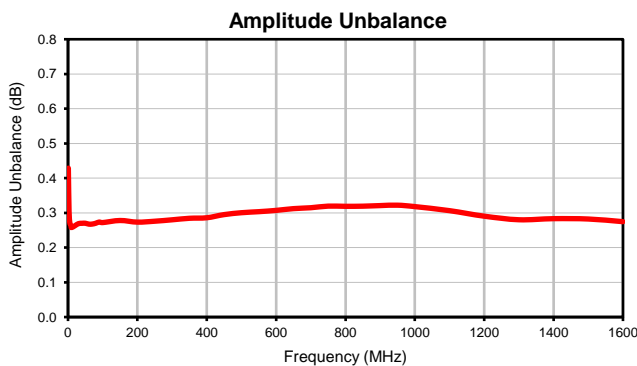

4 Way-0° Power Splitter/Combiner

SCA-4-132+

Typical Performance Curves

P.O. Box 350166, Brooklyn, New York 11235-0003 (718) 934-4500 • Fax (718) 332-4661 For detailed performance specs & shopping online see Mini-Circuits web site

The Design Engineers Search Engine Provides ACTUAL Data Instantly From MINI-CIRCUITS At: www.minicircuits.com

IF/RF MICROWAVE COMPONENTS

REV. OR
SCA-4-132+
1/4/2017
Page 1 of 1