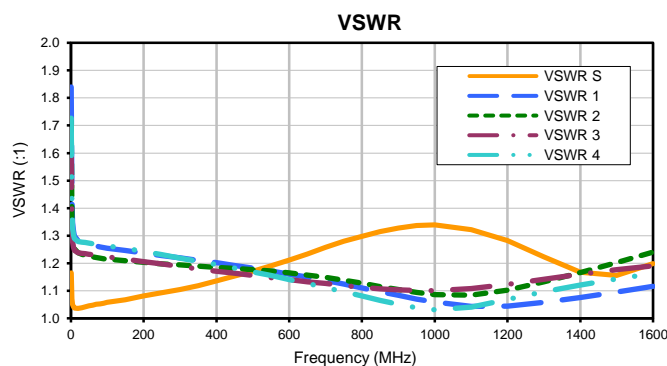

4 Way-0° Power Splitter/Combiner

SCA-4-132+

Typical Performance Curves

P.O. Box 350166, Brooklyn, New York 11235-0003 (718) 934-4500 • Fax (718) 332-4661 For detailed performance specs & shopping online see Mini-Circuits web site

The Design Engineers Search Engine Provides ACTUAL Data Instantly From MINI-CIRCUITS At: www.minicircuits.com

IF/RF MICROWAVE COMPONENTS

REV. OR
SCA-4-132+
1/4/2017
Page 1 of 1