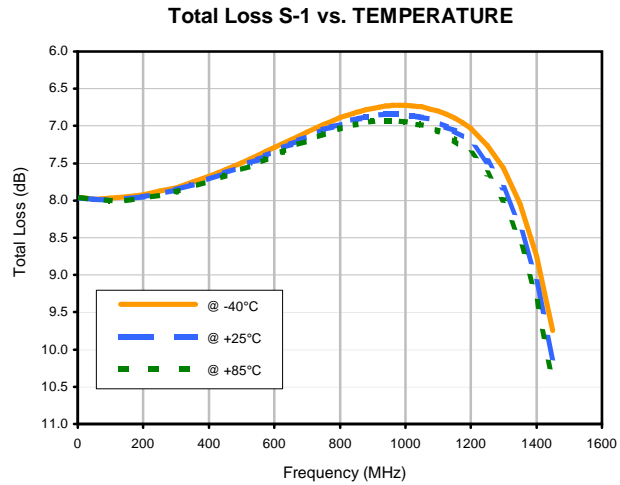

4 Way-0° Power Splitter/Combiner

SCP-4-4

Typical Performance Curves

REV. X2
SCP-4-4
100627
Page 1 of 2

Typical Performance Curves