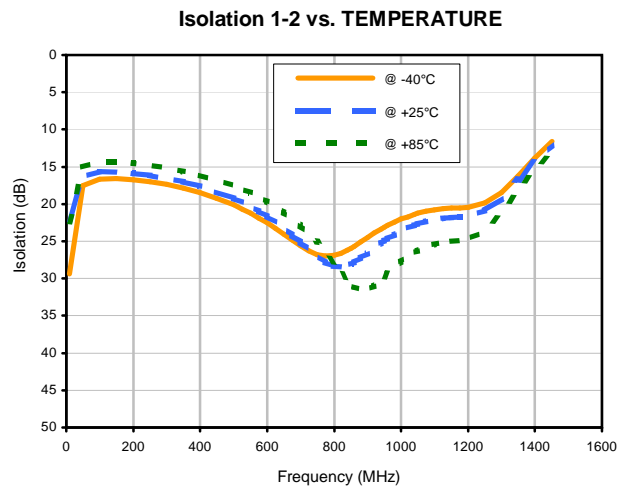

4 Way-0° Power Splitter/Combiner

SCP-4-4

Typical Performance Curves

REV. X2
SCP-4-4
100627
Page 1 of 2

Typical Performance Curves