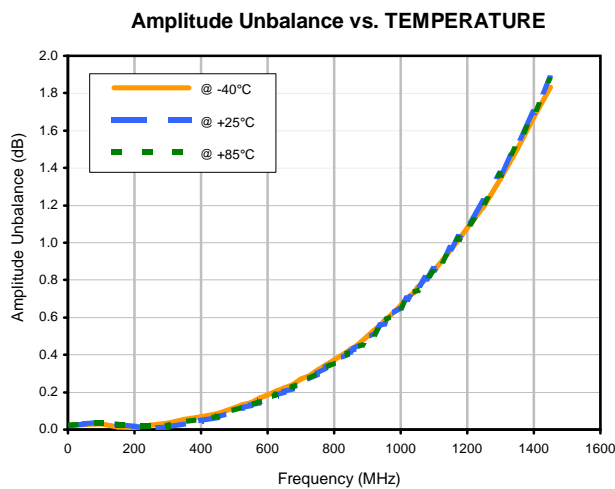

4 Way-0° Power Splitter/Combiner

SCP-4-4

Typical Performance Curves

REV. X2
SCP-4-4
100627
Page 1 of 2

Typical Performance Curves