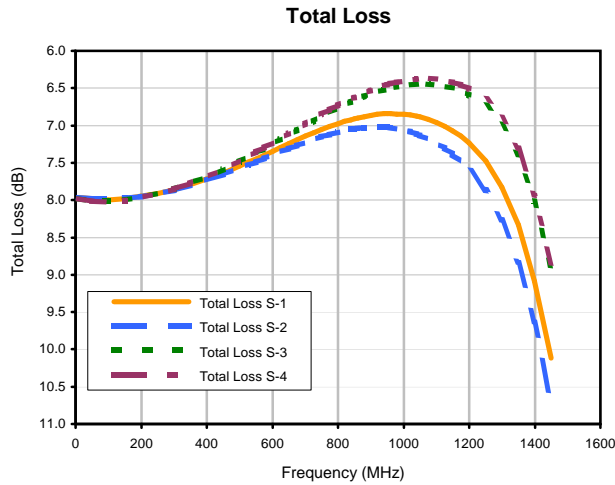

4 Way-0° Power Splitter/Combiner

SCP-4-4

Typical Performance Curves

REV. X2
SCP-4-4
100627
Page 1 of 2

Typical Performance Curves