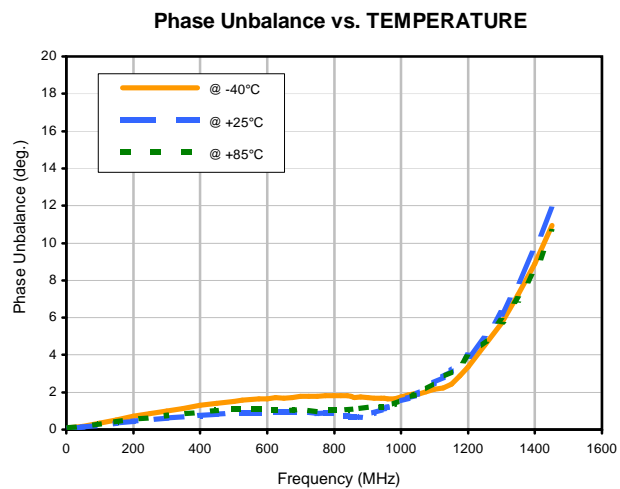

4 Way-0° Power Splitter/Combiner

SCP-4-4

Typical Performance Curves

REV. X2
SCP-4-4
100627
Page 1 of 2

Typical Performance Curves