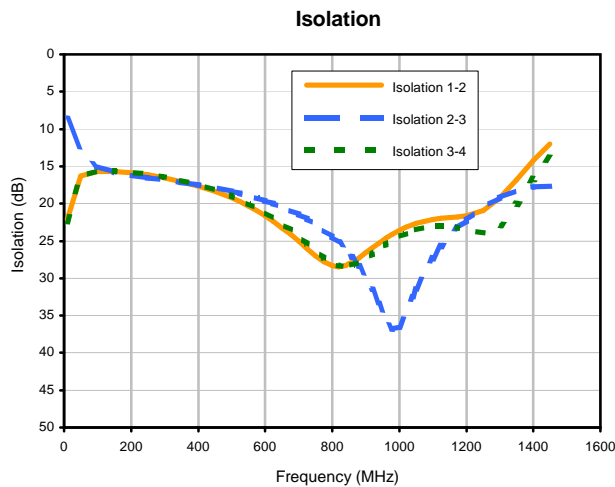

4 Way-0° Power Splitter/Combiner

SCP-4-4

Typical Performance Curves

REV. X2
SCP-4-4
100627
Page 1 of 2

Typical Performance Curves