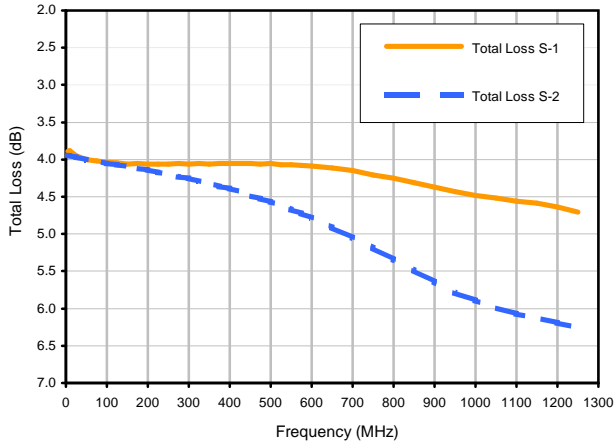

# 2 Way-180° Power Splitter/Combiner SCPJ-2-1W-75

## Typical Performance Curves

**Total Loss**

**Total Loss S-1 vs. TEMPERATURE**

**Amplitude Unbalance vs. TEMPERATURE**

**Phase Unbalance vs. TEMPERATURE**

**Isolation 1-2 vs. TEMPERATURE**

## Typical Performance Curves

VSWR

VSWR SUM vs. TEMPERATURE

VSWR OUT1 vs. TEMPERATURE