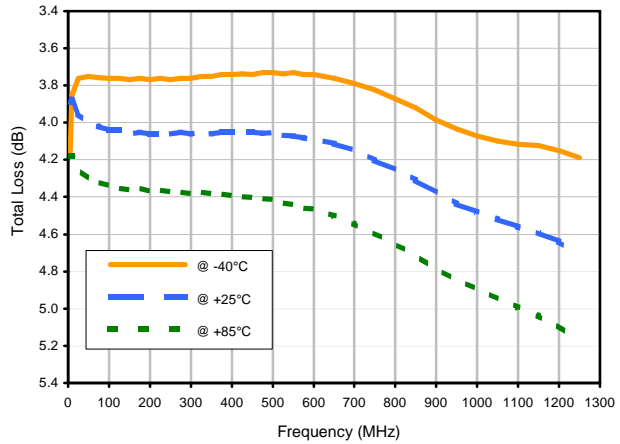

# 2 Way-180° Power Splitter/Combiner SCPJ-2-1W-75

## Typical Performance Curves

**Total Loss**

**Total Loss S-1 vs. TEMPERATURE**

**Amplitude Unbalance vs. TEMPERATURE**

**Phase Unbalance vs. TEMPERATURE**

**Isolation 1-2 vs. TEMPERATURE**

## Typical Performance Curves

VSWR

VSWR SUM vs. TEMPERATURE

VSWR OUT1 vs. TEMPERATURE