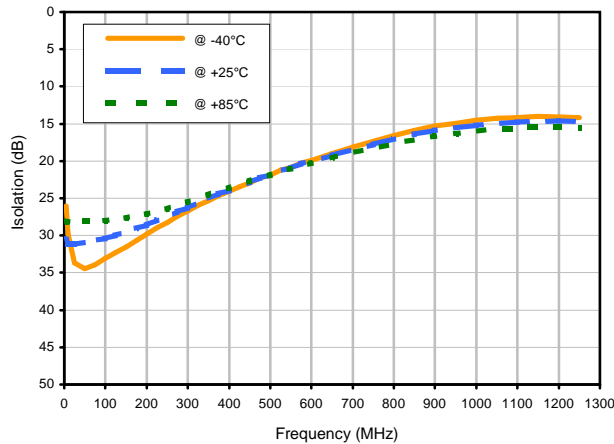

## Typical Performance Curves

**Total Loss**

**Total Loss S-1 vs. TEMPERATURE**

**Amplitude Unbalance vs. TEMPERATURE**

**Phase Unbalance vs. TEMPERATURE**

**Isolation 1-2 vs. TEMPERATURE**

# 2 Way-180° Power Splitter/Combiner SCPJ-2-1W-75

## Typical Performance Curves

VSWR

VSWR SUM vs. TEMPERATURE

VSWR OUT1 vs. TEMPERATURE