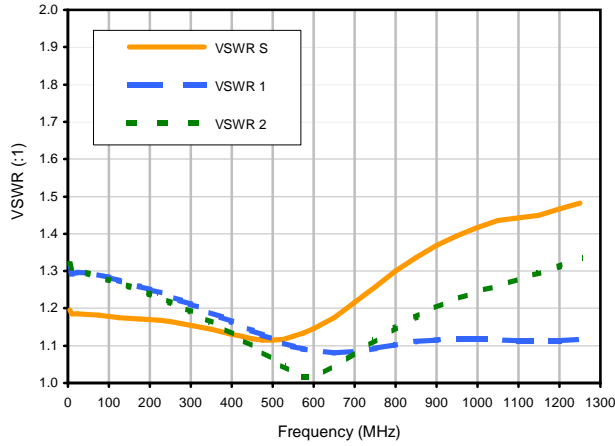

## Typical Performance Curves

**Total Loss**

**Total Loss S-1 vs. TEMPERATURE**

**Amplitude Unbalance vs. TEMPERATURE**

**Phase Unbalance vs. TEMPERATURE**

**Isolation 1-2 vs. TEMPERATURE**

# 2 Way-180° Power Splitter/Combiner SCPJ-2-1W-75

## Typical Performance Curves

VSWR

VSWR SUM vs. TEMPERATURE

VSWR OUT1 vs. TEMPERATURE