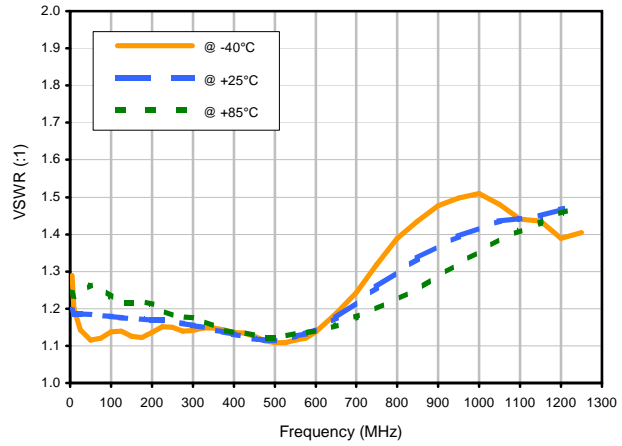

## Typical Performance Curves

**Total Loss**

**Total Loss S-1 vs. TEMPERATURE**

**Amplitude Unbalance vs. TEMPERATURE**

**Phase Unbalance vs. TEMPERATURE**

**Isolation 1-2 vs. TEMPERATURE**

# 2 Way-180° Power Splitter/Combiner SCPJ-2-1W-75

## Typical Performance Curves

VSWR

VSWR SUM vs. TEMPERATURE

VSWR OUT1 vs. TEMPERATURE