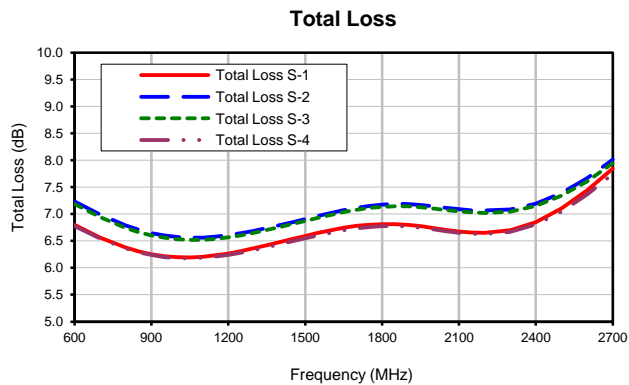

4 Way-0° Power Splitter/Combiner

SEPS-4-272+

Typical Performance Curves

P.O. Box 350166, Brooklyn, New York 11235-0003 (718) 934-4500 • Fax (718) 332-4661 For detailed performance specs & shopping online see Mini-Circuits web site
The Design Engineers Search Engine Provides ACTUAL Data Instantly From MINI-CIRCUITS At: www.minicircuits.com