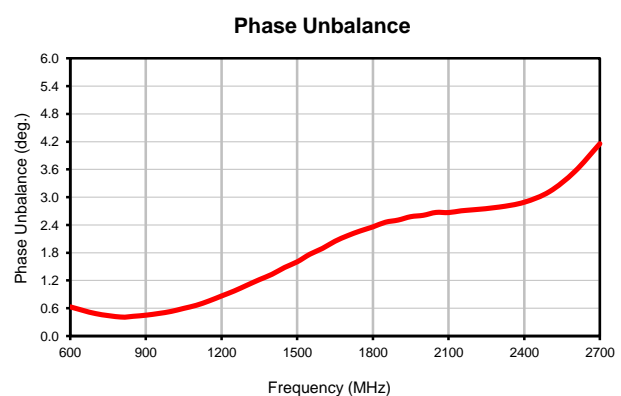

4 Way-0° Power Splitter/Combiner

SEPS-4-272+

Typical Performance Curves

P.O. Box 350166, Brooklyn, New York 11235-0003 (718) 934-4500 • Fax (718) 332-4661 For detailed performance specs & shopping online see Mini-Circuits web site
The Design Engineers Search Engine Provides ACTUAL Data Instantly From MINI-CIRCUITS At: www.minicircuits.com