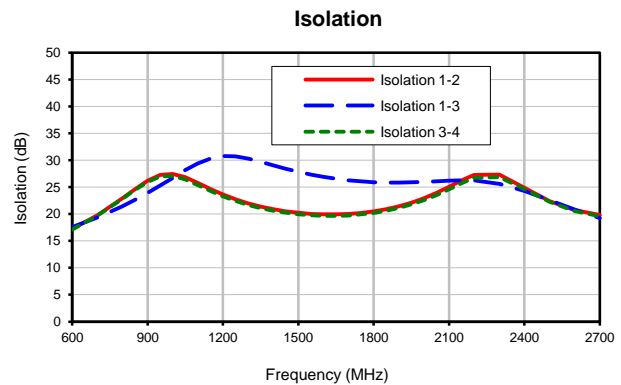

4 Way-0° Power Splitter/Combiner

SEPS-4-272+

Typical Performance Curves

P.O. Box 350166, Brooklyn, New York 11235-0003 (718) 934-4500 • Fax (718) 332-4661 For detailed performance specs & shopping online see Mini-Circuits web site
The Design Engineers Search Engine Provides ACTUAL Data Instantly From MINI-CIRCUITS At: www.minicircuits.com