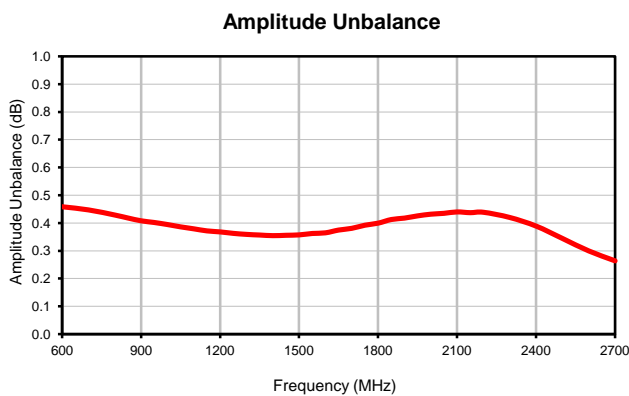

4 Way-0° Power Splitter/Combiner

SEPS-4-272+

Typical Performance Curves

P.O. Box 350166, Brooklyn, New York 11235-0003 (718) 934-4500 • Fax (718) 332-4661 For detailed performance specs & shopping online see Mini-Circuits web site
The Design Engineers Search Engine Provides ACTUAL Data Instantly From MINI-CIRCUITS At: www.minicircuits.com