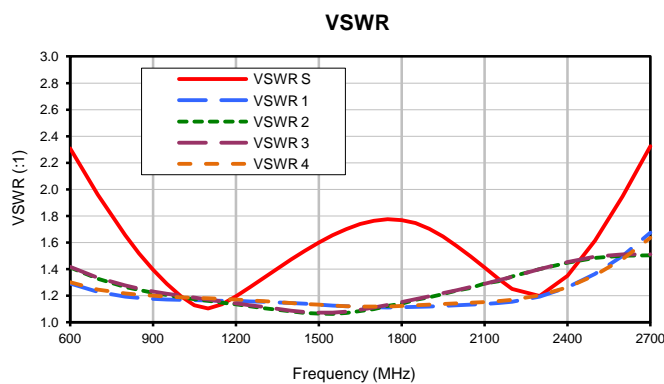

4 Way-0° Power Splitter/Combiner

SEPS-4-272+

Typical Performance Curves

P.O. Box 350166, Brooklyn, New York 11235-0003 (718) 934-4500 • Fax (718) 332-4661 For detailed performance specs & shopping online see Mini-Circuits web site
The Design Engineers Search Engine Provides ACTUAL Data Instantly From MINI-CIRCUITS At: www.minicircuits.com